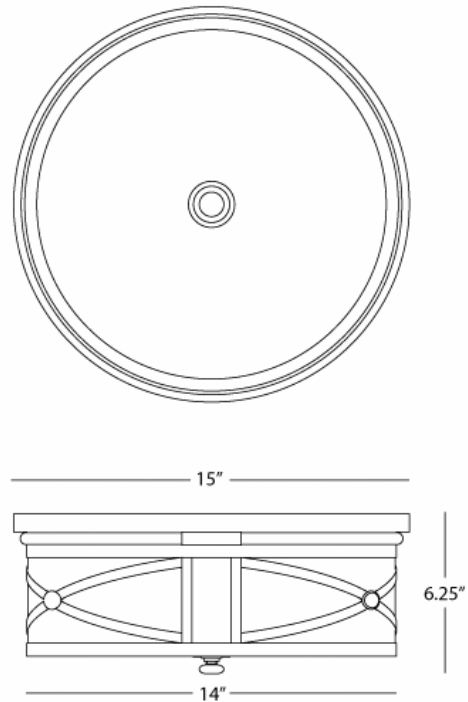

** Available for Quick SHIP **