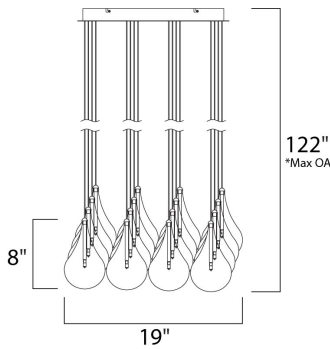

PRODUCT DESCRIPTION

A simple idea gracefully executed in the Larmes collection. Row upon row of Clear oversized teardrops, mounted onto an extended Polished Chrome lamp holder that supports xenon lamps, sets the stage. Individually adjustable drops for custom stagger effects allow for dramatic impact. An added benefit of each drop being aircraft cable-suspended, is the ability to adjust the overall height of the piece to fit the space. The final result is stark and stunning.

*max overall height

MEASUREMENTS

- DIMENSION : 19" L x 19" W x 8" H
- MAX OAH : 122" OAH
- CANOPY : 17" W x 1.5" H x 17" L
- HANGING WEIGHT : 16.06 lb

LAMPING

- INPUT VOLTAGE : 12V
- LUMENS : 1,920 Rated
- BULB : 16 x 10W Xenon 12V G4 , 160W Total
- BULB INCLUDED : (Included)
- DIMMABLE : Electronic Low Voltage (ELV)
- COLOR_TEMP : 2900K