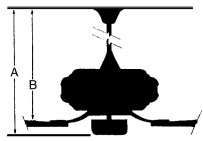

MEASUREMENTS

Blade Finish:				Reversible Blades:	No
Blade Material:	plywood			Slope:	Yes
Blade Sweep:	No. of Blades:	Blade Pitch:	Hanging Weight:		
52"	4	14 degrees	17.88		
Downrod 1:	Downrod 1 Outside Dia:	Downrod 2:	Downrod 2 Outside Dia:		
6	0.75				
Ceiling to Lowest Point: (Dim A)	Ceiling to Blade (Dim B)	Lead Wire:	Motor Size:		
13.0	11.75	80	172 x 16mm		