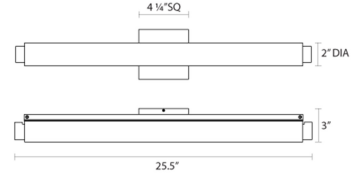

Project:

Tubo Slim LED Bath Bar Spec Sheet

SKU: 2431.13-DT Learn more at:
<https://sonnemanlight.com/tubo-slim-led-bath-bar>

Description: **Elegantly slender tubular glass LED bath bar and sconce lighting system.** Available with custom end trims, in a choice of finishes and sizes. Also available as a [Sconce](#) and [Panel Sconce](#).

Type #:

Dimensions

Height:	4.25"
Width:	25.5"
Extends:	3"
Minimum Extension:	3"
Maximum Extension:	3"
Size:	24"
Canopy/Backplate/Base Depth:	4.25
Canopy/Backplate/Base Height:	4.25

Electrical Specs

Bulb(s) Included?:	Yes
Bulb 1 Type:	Integral LED
Input Voltage:	120VAC
Wattage:	16
Initial Lumens:	1080
Delivered Lumens:	868
Color Temperature:	3000K
CRI:	90
Power Supply Type:	Transformer
Power Supply Quantity:	1
Power Supply Location:	Outlet Box
Dimming Type:	ELV
Bulb Max Wattage:	16

Installation

Installation:	Licensed electrician required
Installation Orientation:	Any Orientation

Shipping

Carton 1 L x W x H:	28" X 7" X 7"
Carton 1 Gross Weight:	4 LBS
Fixture Weight:	4

Shade

Shade 1 Material:	Tubular Etched Glass
-------------------	----------------------