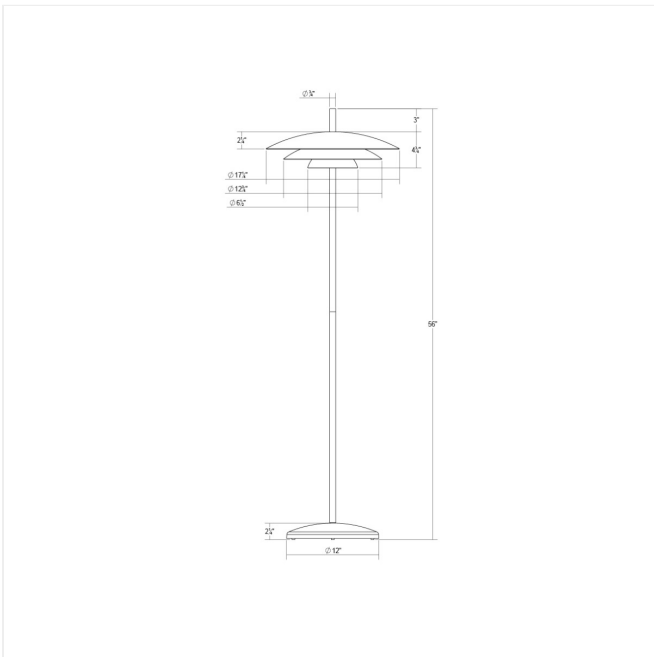

Project:

Shells Small Floor Lamp Spec Sheet

SKU: 3544.25

A refreshing take on 1960s Scandinavian design, the Shells Floor Lamp reveals soft LED illumination between—and reflected by—stacked, gracefully arched layered forms. This signature piece brings light and scale to an intimate space with a sophisticated Mid-century style.

Complement this Studio Exclusive Shells Floor Lamp with the [Shells Pendant](#) and [Shells Table Lamp](#).

Learn more: <https://sonnemanlight.com/shells-floor-lamp>

Type #:

Dimensions

Height:	56"
Diameter:	17.25"
Canopy/Backplate/Base:	12"
Size:	Small
Canopy/Backplate/Base Height:	2"