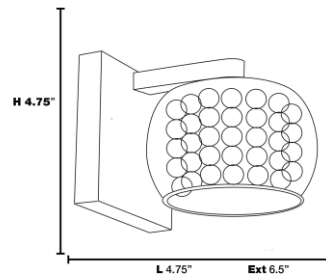

Stock Code: **52111-CH/MIR**

Collection: Glam

PRODUCT INFORMATION

Base: 52111 Parent: 52111
Mounting Type: Wall UPC: 641594195880
Finish: Chrome
Diffuser: Mirror

PRODUCT MEASUREMENTS

FIXTURE	BACKPLATE / CANOPY
Length:	Length 1"
Width: 4.75"	Width: 4.75"
Diameter	Diameter:
Height: 4.75"	Height: 4.75"
Extension: 6.5"	
Overall Height:	

TECHNICAL SPECIFICATIONS

SPECIFICATIONS

Frame Material: Metal	
Diffuser Material: Glass	
Lamping Type: G9 (Xenon)	Jbox: Standard
Lamping Base: G9	Lamp Wattage: 48 W
Lamp Quantity: 1	Total Wattage: 48 W
Voltage: 120v	Lamps Included: Yes

Additional Notes:

Project Name: _____
 Location: _____
 Type: _____
 Quantity: _____
 Notes: _____

LINE DRAWING

IES FILE

In addition to Access Lighting's purchase and warranty terms and conditions, by signing below or placing an order, you agree that you are authorized to bind the entity placing any order and acknowledge the following: All of sizes and measurements are approximate and all images are for illustrative purposes only. In the event of an inconsistency, the "Product Measurements" section controls. There also may be slight differences in the colors and designs compared to the displayed and printed images.