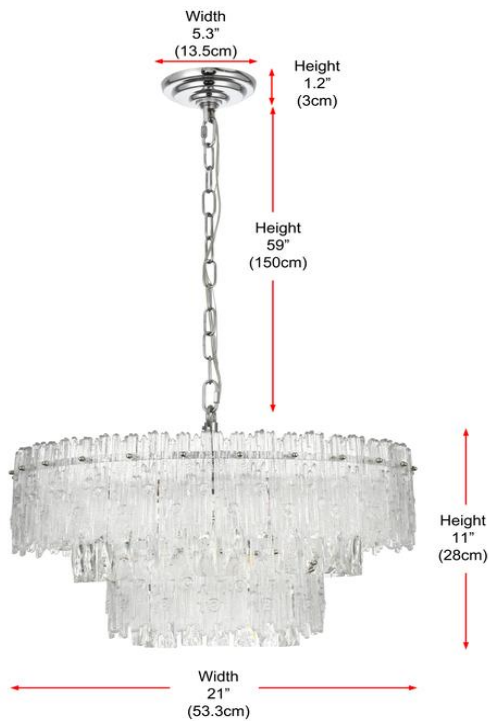

### 6-Light Pendant Lamp in Chrome

Item No: 1780D21C  
Chrome

Item No: 1780D21SG  
Satin Gold

**Available Finishes**

*The Collection is composed of Pendant*

### Dimensions

Canopy/Backplate (in)	D5.3"*H1.2"
Chain/Rod Length	59"
Length	21"
Width	21"
Height	11"
Maximum Height	70"

### Specifications

Finish	2 Finishes
Material	Iron and Glass and Crystal
Crystal Color	Clear
Type	Pendant
Hanging Device	Chain
Voltage	110-125V
Dimmable	Yes
Warranty	1 Year Limited
Shipment Type	Small Parcel