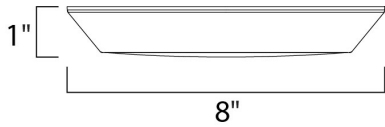

PRODUCT DESCRIPTION

Now you can convert a standard 3" outlet box to a low profile LED recessed fixture. Convert's patent pending design allows for the driver to install into an electrical box which requires no fire rated cover. This creates a fixture with only a 1" extension from the ceiling. High efficiency and smooth dimming down to 5% make this an excellent choice for hallways, kitchen, and utility lighting.

MEASUREMENTS

DIMENSION : 8" L x 8" W x 1" H
 HANGING WEIGHT : 1.8 lb

LAMPING

INPUT VOLTAGE : 120V
 LUMENS : 1,050 Rated (743 Del.)
 BULB : 1 x 15W LED PCB Integrated , 15W Total
 BULB INCLUDED : (Integrated)
 DIMMABLE : Triac CL
 CRI : 80+ CRI
 COLOR_TEMP : 2800 /2900K