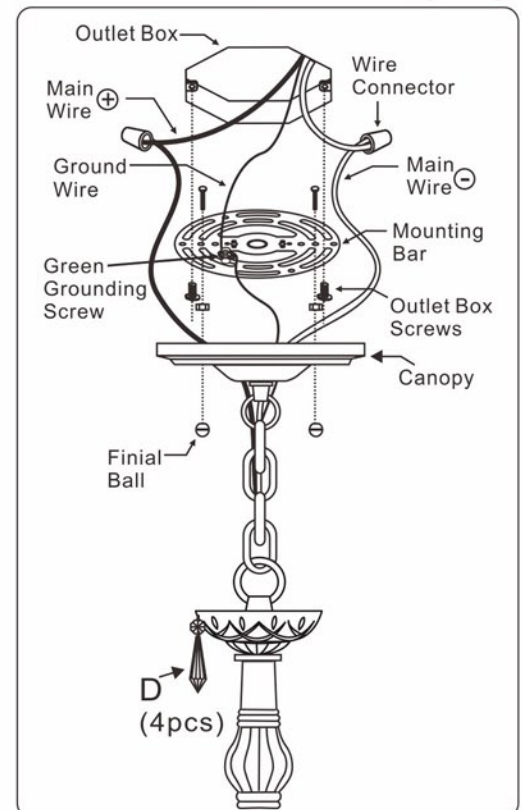

## MODEL#:4473 (CONVERTIBLE) ASSEMBLY AND DRESSING INSTRUCTIONS

**WARNING:**

Electrical Danger Turn Power Off

All electrical components must be installed by a licensed electrician in accordance with the National Electric Code and the appropriate local electrical codes.

1 Bobeche with 4 **D** Trim.

### For Hanging

You will need 4 - Cand. Bulb  
 40 Watts Recommended  
 60 Watts Max  
 Bulb not included.

- A= (14mmx7pcs)x3sets
- B= (14mmx12pcs)x6sets
- C= (14mmx8pcs)x6sets
- D= (14mm+38mm)x29sets  
(Included Hanging.)
- E= (14mm+40mm)x1set