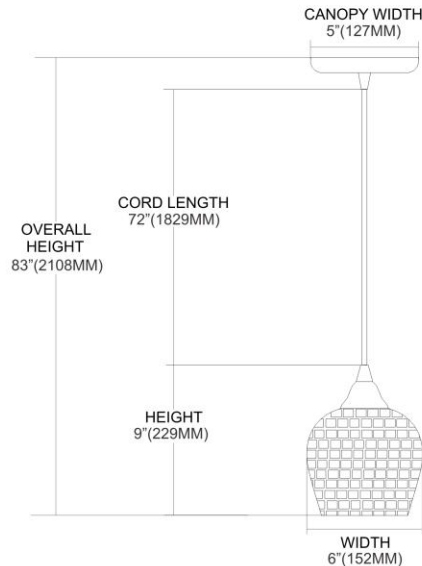


	ITEM #:	528-1WHT
	UPC	748119528199
	Description	Fusion 1-Light Mini Pendant in Satin Nickel with White Mosaic Glass
	Finish	Satin Nickel
	Materials	Glass, Metal
	Brand	ELK Lighting
	Collection	Fusion
	Category	Indoor Lighting
	Type	Mini Pendant

ITEM DIMENSIONS				RATINGS & SPECIFICATIONS				
Width	5 inches			Safety Rating	N/A		Certification	N/A
Depth	5 inches			ADA Compliant	N/A		Voltage	N/A
Height	7 inches			BULBS / SOCKETS				
Weight	3 pounds			Quantity	1	Wattage	60 watts	
ADDITIONAL DIMENSIONS				Included	No		Type	A19 (E26 Medium Base)
Backplate / Canopy	N/A			Other	N/A			
HCWO	N/A			CHAIN / CORD INFORMATION				
Min. Extension	N/A			Chain	N/A		Cord	N/A
Max. Extension	N/A			SHADE / GLASS DETAILS				
OVERALL HEIGHT				Shade/Glass Description	White Mosaic Glass			
Min.	N/A		Max.	N/A				
EXTENSION ROD(S)				Width	N/A		Height	N/A
N/A				Width at Top	N/A		Width at Bottom	N/A