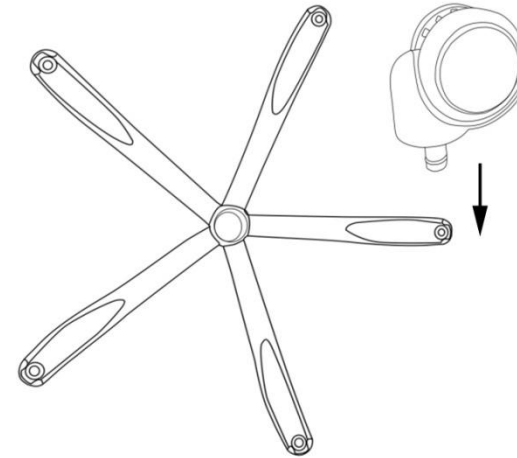

PARTS AND HARDWARE.

Image	Description	QTY
	Allan Key	1 Pcs
	Alan Screw	4 pcs
	Base	1 Pcs
	Castor	5Pcs

STEP 1.