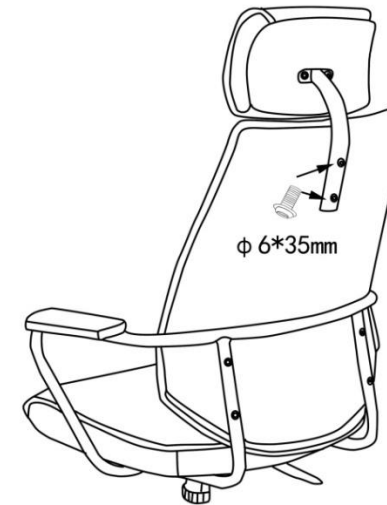

PARTS AND HARDWARE.

Image	Description	QTY
	Allan Key	1 Pcs
	Alan Screw	4 pcs
	Base	1 Pcs
	Castor	5Pcs

STEP 1.

STEP 2.