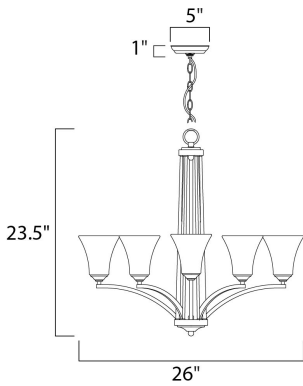

PRODUCT DESCRIPTION

Straight lines and curves make this contemporary series a classic. Square metal tubing finished in your choice of Oil Rubbed Bronze or Satin Nickel support tapered square Frosted glass shades.

MEASUREMENTS

DIMENSION : 26" L x 26" W x 23.5" H
 CANOPY : 5" W x 1" H x 5" L
 HANGING WEIGHT : 12.84 lb

LAMPING

INPUT VOLTAGE : 120V
 LUMENS : 0 Rated
 BULB : 5 x 60W Incandescent E26 Medium , 300W Total
 BULB INCLUDED : (Not Included)
 DIMMABLE : Yes