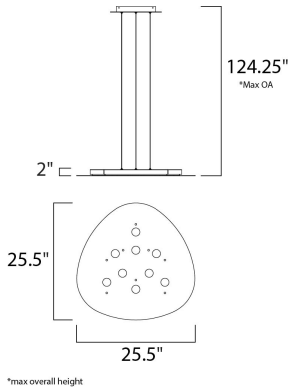

PRODUCT DESCRIPTION

As if designed by Van Gogh, this collection features a flat aluminum palette, finished in Silver Foil paint. High powered 5 watt LED modules provide ample light and can be dimmed to set the mood. The ceiling fixture will work equally as well on the wall as a piece of art.

MEASUREMENTS

DIMENSION : 25.5" L x 25.5" W x 2" H
 MAX OAH : 124.25" OAH
 HANGING WEIGHT : 18.7 lb

LAMPING

LUMENS : 2,900 Rated
 BULB : 9 x 5W LED PCB Integrated , 45W Total
 BULB INCLUDED : (Integrated)
 DIMMABLE :
 CRI : 80 CRI
 COLOR_TEMP : 3000K