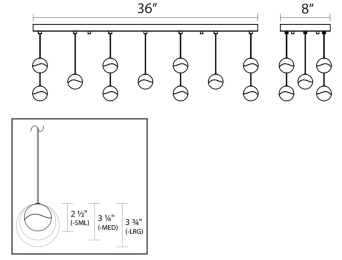

Project:

Grapes LED Pendant Spec Sheet

SKU: 2922.01-LRG Learn more at:
<https://sonnemanlight.com/grapes-led-pendant>

Description: Grapes are luminous LED spheres in multiple sizes, arrayed in precise or random patterns, in clusters, or as single points of light. Seen from the middle or above, the crystal appears clear with a subtle luminance. Moving below, the crystal facets become increasingly apparent, refracting the light into a dazzling radiance.

Type #:

Dimensions

Height:	3.75"
Width:	37.5"
Length:	9.75"
Diameter:	3.75"
Hanging Details:	10' Adjustable Cord
Shape:	Rectangle Canopy
Size:	11-Light Large
Canopy/Backplate/Base Width:	36
Canopy/Backplate/Base Depth:	8
Canopy/Backplate/Base Height:	0.5

Installation

Installation:	Licensed electrician required
Sloped Ceiling Compatible?:	Not Compatible

Shipping

Carton 1 L x W x H:	43" X 12" X 11"
Carton 1 Gross Weight:	38 LBS

Shade

Shade 1 Material:	Glass Lens
-------------------	------------