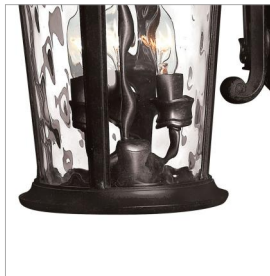

WINDSOR

1898BK

SMALL WALL MOUNT LANTERN

Windsor combines elegant details and decorative cast detailing into its cast aluminum construction. The Black finish and clear water glass add to its majestic style.

DETAILS	
FINISH:	Black
MATERIAL:	Aluminum
GLASS:	Clear Water Glass
DIMMABLE:	No

DIMENSIONS	
WIDTH:	9.5"
HEIGHT:	20.8"
WEIGHT:	9lb
BACK PLATE:	5.75"W X 12"H
EXTENSION:	12"
TOP TO OUTLET:	12.5"

LIGHT SOURCE	
LIGHT SOURCE:	Socketed
WATTAGE:	3-5w Cand. LED, 40w Equiv.
VOLTAGE:	120v

SHIPPING	
CARTON LENGTH:	14.4
CARTON WIDTH:	12.2
CARTON HEIGHT:	32.9
CARTON WEIGHT:	14

PRODUCT DETAILS:

- Suitable for use in wet (outdoor direct rain) locations as defined by NEC and CEC. Meets United States UL Underwriters Laboratories & CSA Canadian Standards Association Product Safety Standards
- Our Estate Collections boast a breadth of fixtures defined by coordinating composition, enduring architecture, and time-honored craftsmanship, designed to meet the needs of expansive properties with extended outdoor living spaces. From the entrance of your driveway to the depths of your backyard, these collections provide cohesive design for stately exteriors.
- 2-year finish warranty
- Classic lines and heritage details complement traditional architecture