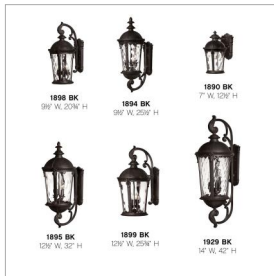

WINDSOR

1898BK

SMALL WALL MOUNT LANTERN

Windsor combines elegant details and decorative cast detailing into its cast aluminum construction. The Black finish and clear water glass add to its majestic style.

DETAILS	
FINISH:	Black
MATERIAL:	Aluminum
GLASS:	Clear Water Glass
DIMMABLE:	No

DIMENSIONS	
WIDTH:	9.5"
HEIGHT:	20.8"
WEIGHT:	9lb
BACK PLATE:	5.75"W X 12"H
EXTENSION:	12"
TOP TO OUTLET:	12.5"

LIGHT SOURCE	
LIGHT SOURCE:	Socketed
WATTAGE:	3-5w Cand. LED, 40w Equiv.
VOLTAGE:	120v

SHIPPING	
CARTON LENGTH:	14.4
CARTON WIDTH:	12.2
CARTON HEIGHT:	32.9
CARTON WEIGHT:	14

PRODUCT DETAILS:

- Suitable for use in wet (outdoor direct rain) locations as defined by NEC and CEC. Meets United States UL Underwriters Laboratories & CSA Canadian Standards Association Product Safety Standards
- Our Estate Collections boast a breadth of fixtures defined by coordinating composition, enduring architecture, and time-honored craftsmanship, designed to meet the needs of expansive properties with extended outdoor living spaces. From the entrance of your driveway to the depths of your backyard, these collections provide cohesive design for stately exteriors.
- 2-year finish warranty
- Classic lines and heritage details complement traditional architecture