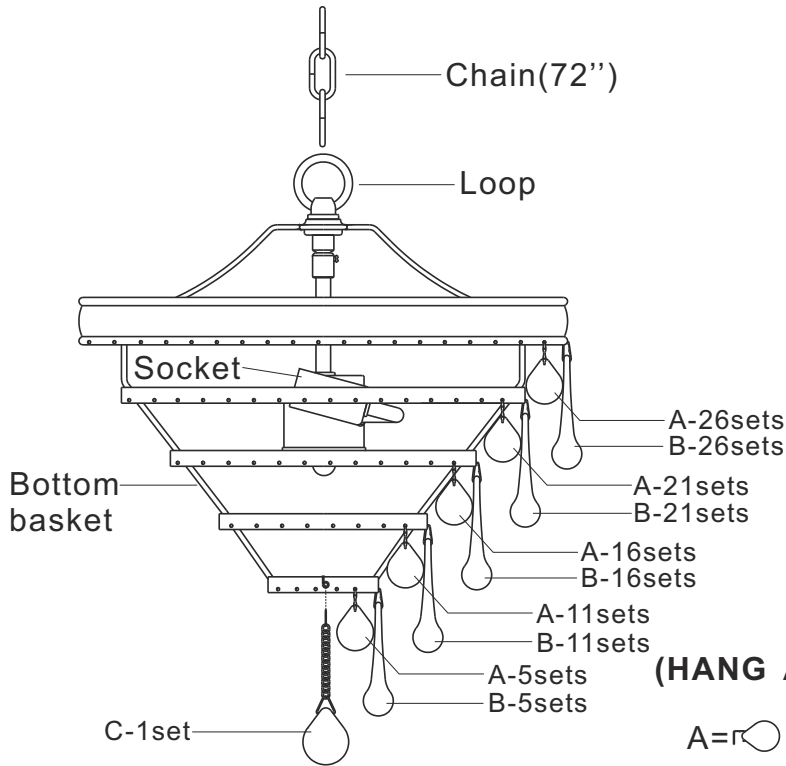

MODEL#: 130-VG  
ASSEMBLY AND DRESSING INSTRUCTIONS

**WARNING:** This product can expose you to Lead which is known to the state of California to cause cancer and/or birth defects or reproductive harm. For more information go to [www.P65Warnings.ca.gov](http://www.P65Warnings.ca.gov)

All electrical components must be installed by a licensed electrician in accordance with the National Electric Code and the appropriate local electrical codes.

You will need 3 Candelabra bulbs 60 Watts recommended, Use LED bulbs for Extended use. Bulb not included

**(HANG A AND B ALTERNATELY)**

- A = 30mmx79sets (Spare parts: 3sets)
- B = 76mmx79sets (Spare parts: 3sets)
- C = (30mm Ball with chain)x1set