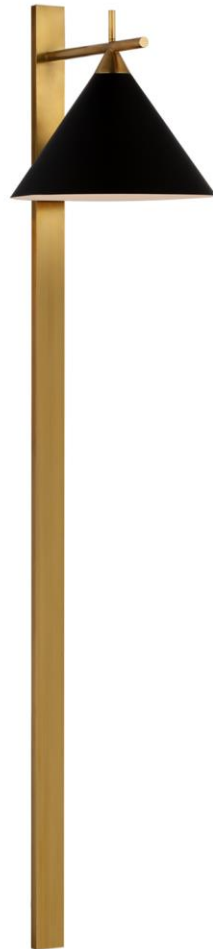

# TEAR SHEET

## Cleo 56" Statement Sconce

Item # KW 2412AB-BLK

Designer: Kelly Wearstler

Height: 56.25"

Width: 12"

Extension: 13.75"

Backplate: 2" x 56.25" Rectangle

Finishes: AB, PN