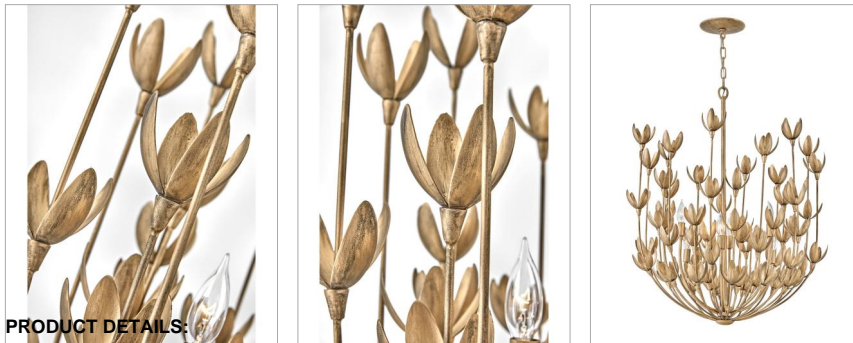

lisa mcDennon
COLLECTION

FLORA

30016BNG

MEDIUM MULTI TIER CHANDELIER

Flora is a work of art inspired by the delicate nature and beauty of florals. Blurring the line between lighting and sculpture, Flora's handmade, hand-painted blooms mesmerizingly unfold while the bulbs beautifully nestle inside.

DETAILS	
FINISH:	Burnished Gold
MATERIAL:	Steel
SLOPE DEGREE:	90
DIMMABLE:	No

DIMENSIONS	
WIDTH:	26.3"
HEIGHT:	34.3"
WEIGHT:	27.1lb

LIGHT SOURCE	
LIGHT SOURCE:	Socketed
WATTAGE:	6-5w Cand. LED, 60w Equiv.
VOLTAGE:	120v

MOUNTING	
CANOPY:	6.5" Dia.
LEAD WIRE:	1 X 120"

SHIPPING	
CARTON LENGTH:	31
CARTON WIDTH:	31
CARTON HEIGHT:	22
CARTON WEIGHT:	40.7

PRODUCT DETAILS:

- This item may be hung on a sloped ceiling
- Suitable for use in dry (indoor) locations as defined by NEC and CEC. Meets United States UL Underwriters Laboratories & CSA Canadian Standards Association Product Safety Standards.
- The Lisa McDennon Collection offers a striking mix of edgy, sculptural silhouettes that incorporate modern, organic elements and luxe materials, brought to life by her innovative and original point of view.
- Classic, elegant lines and timeless details enhance a traditional space
- Luxurious gold finish with opulent sheen