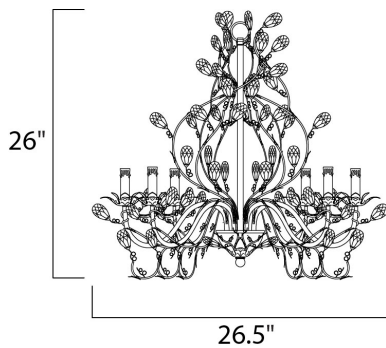

MEASUREMENTS

DIMENSION : 26.5" L x 26.5" W x 28.5" H
 HANGING WEIGHT : 15.18 lb

LAMPING

INPUT VOLTAGE : 120V
 LUMENS : 0 Rated
 BULB : 6 x 60W Incandescent E12 Candelabra , 360W Total
 BULB INCLUDED : (Not Included)
 DIMMABLE : Yes

FINISHES OPTION

- Etruscan Gold
- Oil Rubbed Bronze

MATERIAL

Steel

RATINGS

cULus
 Dry Location

ADDITIONAL

RATED LIFE 1500 Hours
 OPERATING TEMPERATURE:
 -20°C (-4°F), 40°C (104°F)