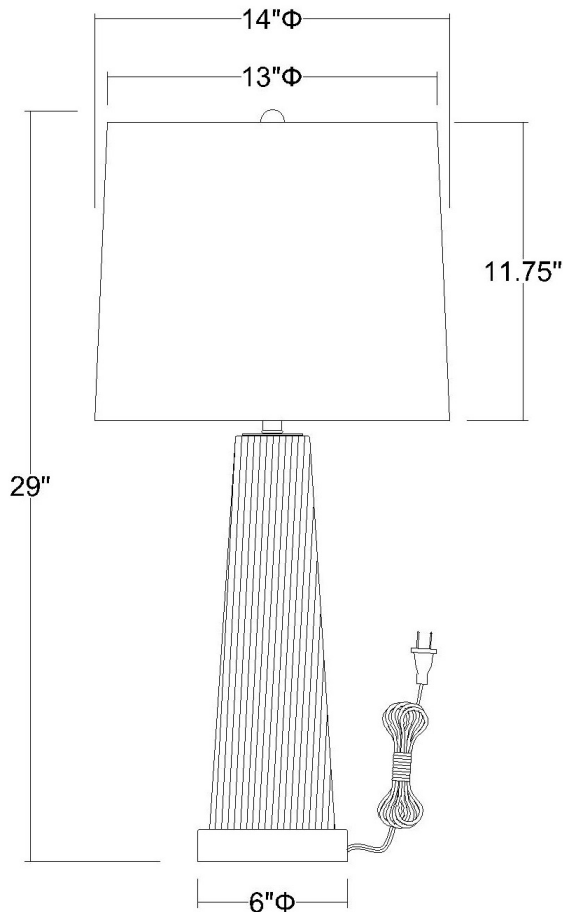

BT5766 CHIARA TABLE LAMP

Description:	Chiara table lamp
Finish:	Polished chrome
Dimensions:	29" H x 14" W
Bulbs:	1 x 100W
Sockets:	120V E26 base
Shade:	Off-white shantung
Installed Weight:	6.5 lbs.
Certification:	c UL

Material:	Steel, glass, fabric
Glass:	Champagne reeded/seeded
Back Plate Dimensions:	NA
Mounting Holes:	NA
Switch:	3-way metal switch
Cord:	Silver, 6' plug-in
Dimmable:	Yes