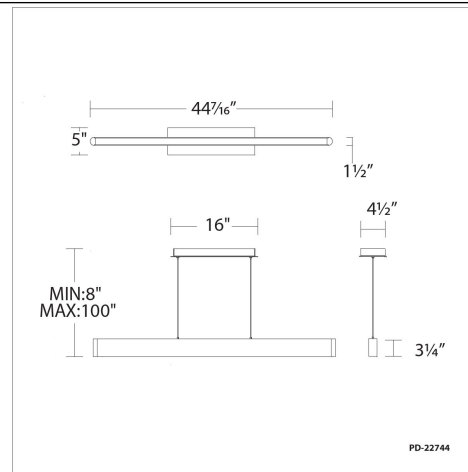

Fixture Type: _____

Catalog Number: _____

Project: _____

Location: _____

Volo

Pendant 3000K

Model & Size	Color Temp & CRI	Watt	LED Lumens	Delivered Lumens	Finish
PD-22744 44"	3000K 90	24W	1299	1034	AL Brushed Aluminum BK Black

Example: **PD-22744-AL**

- For 277V special order, add an "F" before the finish: PD-22754F-AL

DESCRIPTION

Wishful lighting. Ultra thin pendant for the discerning minimalist.

FEATURES

- Ultra thin pendant for the discerning minimalist
- Frosted diffuser provides even illumination
- Cable suspension carrying low voltage may be field shortened
- 0-10V dimming not available for PD-22775
- Driver concealed within the canopy
- 5 Year warranty

SPECIFICATIONS

Color Temp:	3000K
Input:	120-277 VAC, 50/60Hz
CRI:	90
Dimming:	ELV: 100-10%, 0-10V: 100-5%, TRIAC: 100-5%
Rated Life:	54000 Hours
Standards:	ETL, cETL, Title 24: 2019 Damp Location Listed
Construction:	Aluminum hardware with polycarbonate diffuser

FINISHES

LINE DRAWING