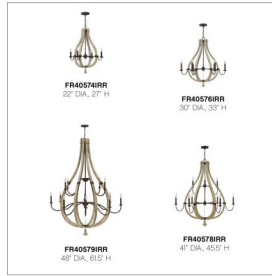

HINKLEY

HINKLEY
33000 Pin Oak Parkway
Avon Lake, OH 44012

PHONE: (440) 653-5500
Toll Free: 1 (800) 446-5539

hinkley.com