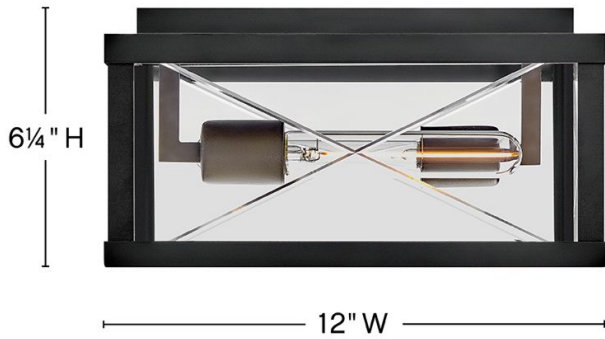

MONTE

28881BK

SMALL FLUSH MOUNT

Taking inspiration from traditional barware with its decorative cut glass motif, Monte is the perfect mix of glamour and simplicity. Large, clear glass panes with etched argyle detailing are framed in durable aluminum in a Black and Burnished Bronze finish to accentuate your outdoor spaces with a sophisticated aesthetic.

DETAILS	
FINISH:	Black
MATERIAL:	Aluminum
GLASS:	Clear
DIMMABLE:	YES, WITH DIMMABLE LAMP (NOT INCLUDED)

DIMENSIONS	
WIDTH:	12"
HEIGHT:	6.3"
WEIGHT:	7.9lb

LIGHT SOURCE	
LIGHT SOURCE:	Socketed
WATTAGE:	2-8w Med. LED, 60w Equiv.
VOLTAGE:	120v

MOUNTING	
CANOPY:	10.5" Sq.

SHIPPING	
CARTON LENGTH:	15.5
CARTON WIDTH:	15.5
CARTON HEIGHT:	11.8
CARTON WEIGHT:	10.1

PRODUCT DETAILS:

- Suitable for use in damp locations as defined by NEC and CEC. Meets United States UL Underwriters Laboratories & CSA Canadian Standards Association Product Safety Standards.
- Ideal for vintage filament bulbs (not included)
- 2-year finish warranty
- Sophisticated and streamlined design, durable construction and a timeless finish complement any architectural style