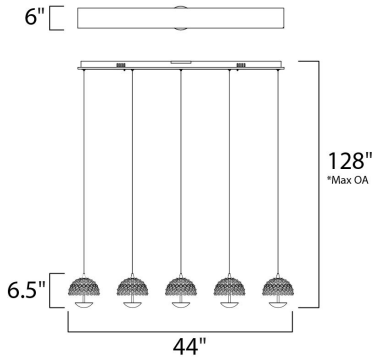

*max overall height

MEASUREMENTS

- DIMENSION : 44" L x 6" W x 6.5" H
- MAX OAH : 128" OAH
- CANOPY : 2.76" W x 1.77" H x 39.4" L
- HANGING WEIGHT : 8.49 lb

LAMPING

- LUMENS : 1,600 Rated
- BULB : 5 x 4W LED PCB Integrated , 20W Total
- BULB INCLUDED : (Integrated)
- DIMMABLE : Triac CL
- COLOR_TEMP : 3000K