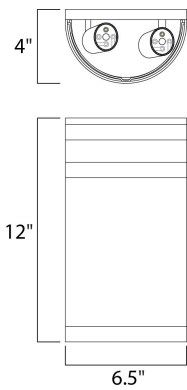

**MEASUREMENTS**

DIMENSION : 6.5" W x 12" H x 4" Ext  
 BACK PLATE : 6.5" W x 12" H x 6" HCO  
 HANGING WEIGHT : 4.63 lb

**LAMPING**

INPUT VOLTAGE : 120V  
 LUMENS : 0 Rated  
 BULB : 2 x 60W Incandescent E26 Medium , 120W Total  
 BULB INCLUDED : (Not Included)  
 DIMMABLE : Yes