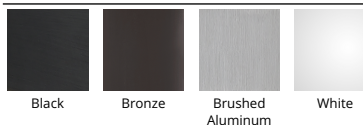

### Outdoor Wall Sconce 3000K

Model & Size	Color Temp & CRI	Watt	LED Lumens	Delivered Lumens	Finish
WS-W36610 10"	3000K 90	11W	735	560	AL Brushed Aluminum BK Black BZ Bronze WT White

Example: **WS-W36610-AL**

#### SPECIFICATIONS

Color Temp:	3000K
Input:	120-277 VAC, 50/60Hz
CRI:	90
Dimming:	ELV: 100 - 10%
Rated Life:	72000 Hours
Mounting:	Can be mounted on wall in all orientations, Can be mounted on wall vertically or horizontally
Standards:	ETL, cETL, IP65 Wet Location Listed
Construction:	Aluminum hardware with lens diffuser

#### FINISHES