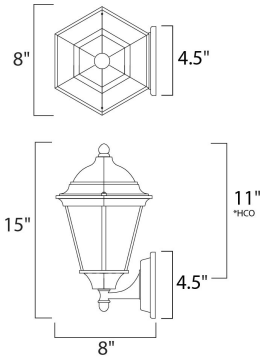

PRODUCT DESCRIPTION

Westlake is a transitional style from Maxim Lighting International in Black, Rust Patina, Empire Bronze, or White finish.