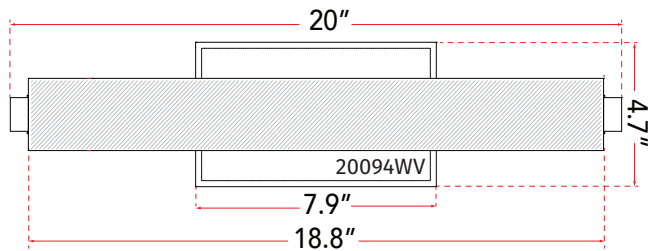

ABRA MODEL **20094WV-BN**

20" Hand Blown Diamond Glass Tube LED Vanity

FAMILY NAME **Radius**

UPC **00858083007436**

FIXTURE MATERIAL				FIXTURE DIMENSIONS IN INCHES										
Frame Material	Finishes Available	Diffuser Type	Diffuser Finish	Diameter	Height	o.a.h	Width	Length	Ext	Weight	ADA	Location	Rating	Compliance
Metal	BN-Brushed Nickel CH-Chrome	Glass	Diamond		2.4	4.7		20	3.25	4.5	Compliant	Wall Mount only	Damp Location	cETLus
LAMPING										Compatible Dimmers		Junction Box Type		SUPPLIED
Lamp Type	Lamp qty	Wattage	Max Wattage	Base	Kelvin	CRI	Initial Lumen's	Delivered Lumen's	Voltage			Standard 4 x 4 Octagon Box		
LED	1	16w	16w	Solid State Module	3000k	90+	1360	952 estimated	120v					
SPECIAL NOTES														