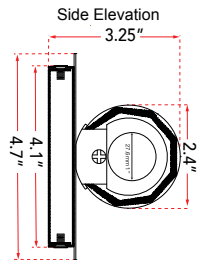

ABRA MODEL **20094WV-BN**

20" Hand Blown Diamond Glass Tube LED Vanity

FAMILY NAME **Radius**

UPC **00858083007436**

FIXTURE MATERIAL				FIXTURE DIMENSIONS IN INCHES										
Frame Material	Finishes Available	Diffuser Type	Diffuser Finish	Diameter	Height	o.a.h	Width	Length	Ext	Weight	ADA	Location	Rating	Compliance
Metal	BN-Brushed Nickel CH-Chrome	Glass	Diamond		2.4	4.7		20	3.25	4.5	Compliant	Wall Mount only	Damp Location	cETLus
LAMPING										Compatible Dimmers		Junction Box Type		SUPPLIED
Lamp Type	Lamp qty	Wattage	Max Wattage	Base	Kelvin	CRI	Initial Lumen's	Delivered Lumen's	Voltage			Standard 4 x 4 Octagon Box		
LED	1	16w	16w	Solid State Module	3000k	90+	1360	952 estimated	120v					
SPECIAL NOTES														