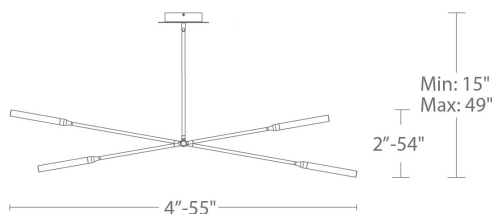

FINISHES

LINE DRAWING