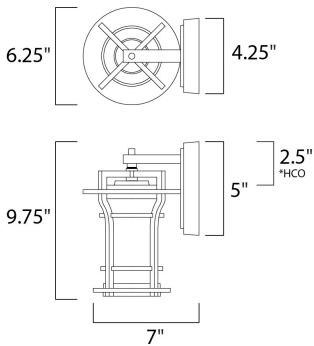

PRODUCT DESCRIPTION

Bold, exterior design of Die Cast aluminum finished in Black Oxide support elongated cylinders of clear Waterglass. Light is gently diffused by a second inner cylinder of Satin White glass.

MEASUREMENTS

- DIMENSION : 6.25" W x 9.75" H x 7" Ext
- BACK PLATE : 4.25" W x 5" H x 2.5" HCO
- HANGING WEIGHT : 1.3 lb

LAMPING

- INPUT VOLTAGE : 120V
- LUMENS : 0 Rated
- BULB : 1 x 60W Incandescent E26 Medium , 60W Total
- BULB INCLUDED : (Not Included)
- DIMMABLE : Yes

FINISHES OPTION

- Black Oxide

GLASS

Water Glass WG

MATERIAL

Aluminum, Glass

RATINGS

cETLus
Wet Location

ADDITIONAL

OPERATING TEMPERATURE:
-20°C (-4°F), 40°C (104°F)

PHOTOMETRIC: Report Found Online

Always consult a qualified electrician before installing any lighting product.