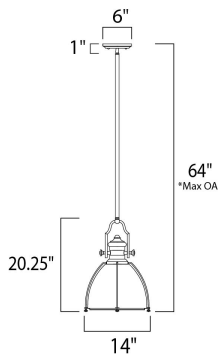

\*max overall height

**MEASUREMENTS**

- DIMENSION : 14" L x 14" W x 20.25" H
- MAX OAH : 64" OAH
- CANOPY : 6" W x 1" H x 6" L
- HANGING WEIGHT : 9.9 lb

**LAMPING**

- INPUT VOLTAGE : 120V
- LUMENS : 0 Rated
- BULB : 1 x 60W Incandescent E26 Medium , 60W Total
- BULB INCLUDED : (Not Included)
- DIMMABLE : Yes