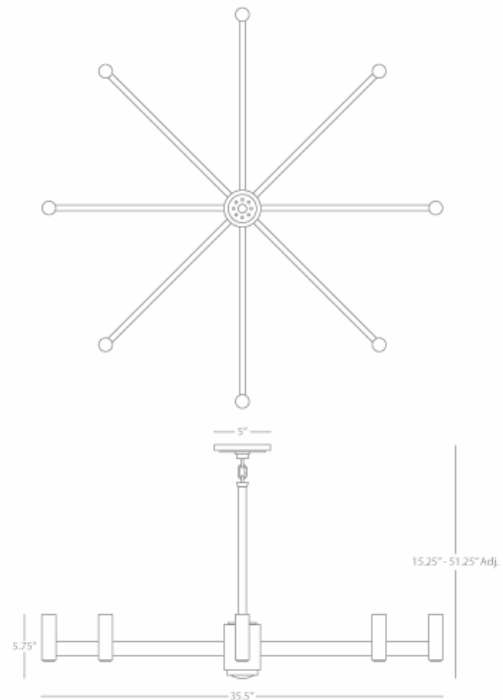

DELANY

4500

Round Chandelier

8-60W Max.

Bulb Type: B10.5 Candelabra

1-35W Max. for Down Light

Bulb Type: GU10 MR16 Halogen

Direct Wire

Antique Brass Finish

Susp. Hardware: 1 pc. 5/8" x 6"

& 3 pcs. 5/8" x 12" Extension Rods

FINISH OPTIONS:

S4500 - Polished Nickel

Z4500 - Deep Patina Bronze

**** Available for Quick SHIP ****