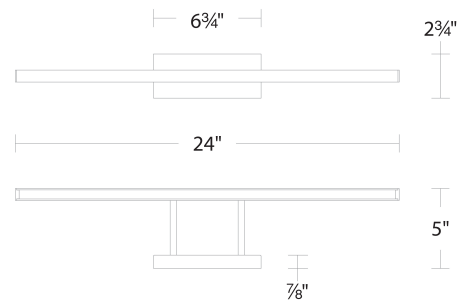

Fixture Type: _____

Catalog Number: _____

Project: _____

Location: _____

Parallax Bathroom Vanity

Model & Size	Color Temp & CRI	Watt	LED Lumens	Delivered Lumens	Finish
WS-73123 24"	2700K 90	11W	509	329	BK Black
		11W	528	340	BN Brushed Nickel
		11W	542	340	CH Chrome
	3000K 90	11W	509	329	
		11W	528	340	
		11W	542	340	
	3500K 90	11W	509	329	
		11W	528	340	
		11W	542	340	

Example: **WS-73123-27-BK**

DESCRIPTION

A high-functioning selection. Unparalleled

FEATURES

- Downlight illumination
- Conversion plate included to accommodate 4" junction box
- 3CCT (2700K/3000K/3500K) selectable switch
- ACLED driverless technology
- 5 year warranty

SPECIFICATIONS

Color Temp:	3500K, 2700K, 3000K
Input:	120 VAC, 50/60Hz
CRI:	90
Dimming:	ELV: 100-10%, TRIAC: 100-10%
Rated Life:	54000 Hours
Mounting:	Can be mounted on wall in all orientations
Standards:	ETL, cETL, Title 24: 2019 Damp Location Listed
Construction:	Aluminum body, PC diffuser

FINISHES

LINE DRAWING

WS-73123