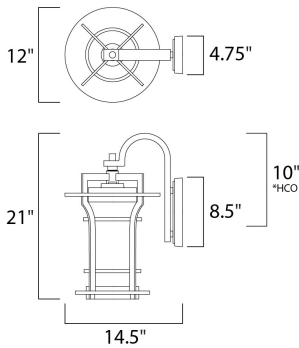

PRODUCT DESCRIPTION

Bold, exterior design of Die Cast aluminum finished in Black Oxide support elongated cylinders of clear Waterglass. Light is gently diffused by a second inner cylinder of Satin White glass.

MEASUREMENTS

- DIMENSION : 12" W x 21" H x 14.5" Ext
- BACK PLATE : 4.75" W x 8.5" H x 10" HCO
- HANGING WEIGHT : 14.5 lb

LAMPING

- INPUT VOLTAGE : 120V
- LUMENS : 0 Rated
- BULB : 1 x 60W Incandescent E26 Medium , 60W Total
- BULB INCLUDED : (Not Included)
- DIMMABLE : Yes

FINISHES OPTION

- Black Oxide

GLASS

Water Glass WG

MATERIAL

Aluminum, Glass

RATINGS

cETLus
Wet Location

ADDITIONAL

OPERATING TEMPERATURE:
-20°C (-4°F), 40°C (104°F)

PHOTOMETRIC: Report Found Online

Always consult a qualified electrician before installing any lighting product.