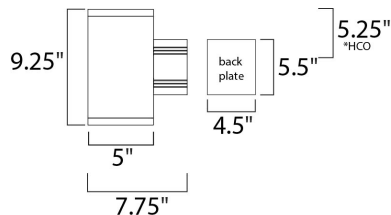

PRODUCT DESCRIPTION

Indirect exterior lighting not only provides illumination where you want it but also highlights the building structure for a beautiful architectural effect. Our collection of up and down lighting fixtures are available in both Architectural Bronze and Brushed Aluminum. They are also available in both Incandescent and LED. The fixtures are sealed with screw lenses that are water tight and allows, for the use of standard light bulbs.

MEASUREMENTS

- DIMENSION : 5" W x 9.25" H x 7.75" Ext
- BACK PLATE : 4.5" W x 5.5" H x 5.2" HCO
- HANGING WEIGHT : 3.99 lb

LAMPING

- INPUT VOLTAGE : 120V
- LUMENS : 0 Rated
- BULB : 1 x 75W Incandescent E26 Medium R30 , 75W Total
- BULB INCLUDED : (Not Included)
- DIMMABLE : Yes

FINISHES OPTION

- Architectural Bronze
- Brushed Aluminum

MATERIAL

Aluminum

RATINGS

cETLus
Wet Location
DARKSKY

ADDITIONAL

INSTALL UP/DOWN: All
OPERATING TEMPERATURE:
-20°C (-4°F), 40°C (104°F)

Always consult a qualified electrician before installing any lighting product.