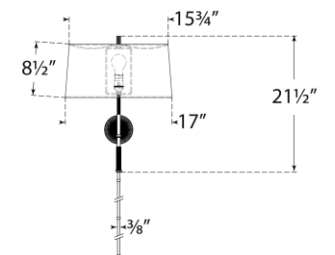

TEAR SHEET

Canto Grande Swinging Wall Light

Item # TOB 2350BZ/HAB-L

Designer: Thomas O'Brien

Height: 21.5"

Width: 17"

Extension: 17" - 34.5"

Backplate: 4.25" Round

Finishes: BZ/HAB, HAB, PN

Shade Treatments: L

Shade Details: 15.75" x 17" x 8.5"

Socket: E26 Dimmer

Wattage: 15 LED A19

Weight: 9 Pounds

Note: UL Only | Cord Cover Included

Top View

Side View

Front View