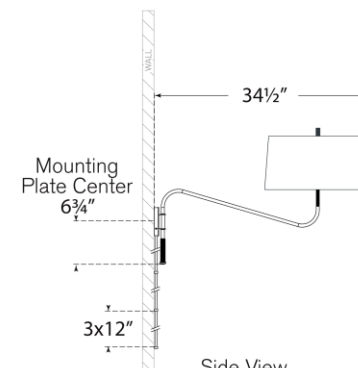

TEAR SHEET

Canto Grande Swinging Wall Light

Item # TOB 2350BZ/HAB-L

Designer: Thomas O'Brien

Height: 21.5"

Width: 17"

Extension: 17" - 34.5"

Backplate: 4.25" Round

Finishes: BZ/HAB, HAB, PN

Shade Treatments: L

Shade Details: 15.75" x 17" x 8.5"

Socket: E26 Dimmer

Wattage: 15 LED A19

Weight: 9 Pounds

Note: UL Only | Cord Cover Included

Top View

Side View

Front View