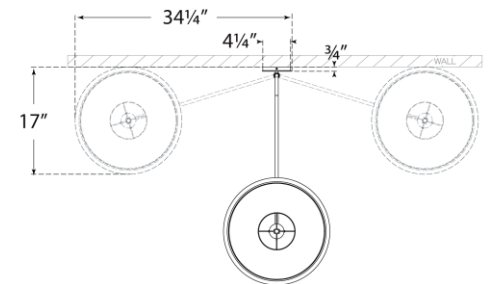

TEAR SHEET

Canto Grande Swinging Wall Light

Item # TOB 2350BZ/HAB-L

Designer: Thomas O'Brien

Height: 21.5"

Width: 17"

Extension: 17" - 34.5"

Backplate: 4.25" Round

Finishes: BZ/HAB, HAB, PN

Shade Treatments: L

Shade Details: 15.75" x 17" x 8.5"

Socket: E26 Dimmer

Wattage: 15 LED A19

Weight: 9 Pounds

Note: UL Only | Cord Cover Included

Top View

Side View

Front View