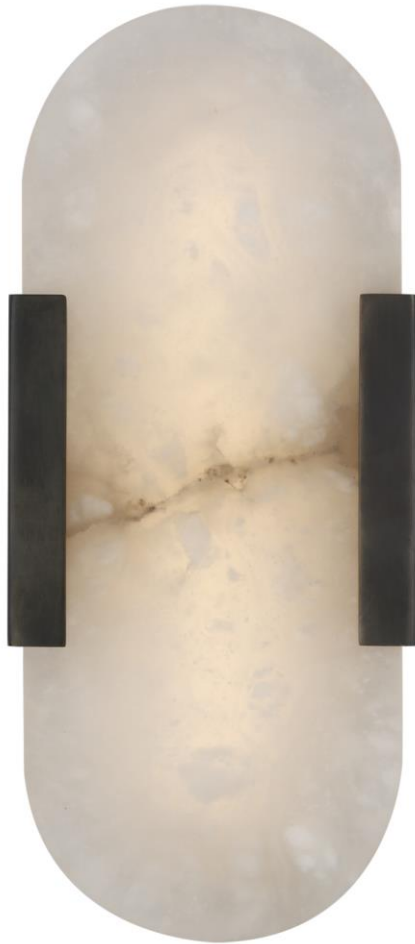

# TEAR SHEET

## Melange 10" Elongated Sconce

Item # KW 2015BZ-ALB

Designer: Kelly Wearstler

Height: 10"

Width: 4.25"

Extension: 3.25"

Backplate: 4" x 10" Oval

Finishes: AB, BZ, PN

Shade Treatments: ALB

Socket: Dedicated LED

Wattage: 12w (1000lm)

Note: UL Only | Alabaster is a Natural Stone | Variations in Color and Texture are Expected | Requires Smaller Outlet Box