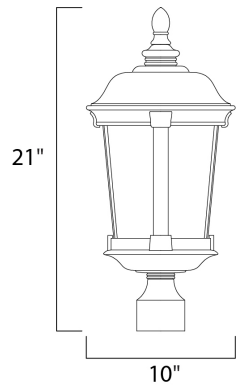

MEASUREMENTS

DIMENSION : 10" L x 10" W x 21" H
 HANGING WEIGHT : 9.92 lb

LAMPING

INPUT VOLTAGE : 120V
 LUMENS : 0 Rated
 BULB : 3 x 40W Incandescent E12 Candelabra , 120W Total
 BULB INCLUDED : (Not Included)
 DIMMABLE : Yes