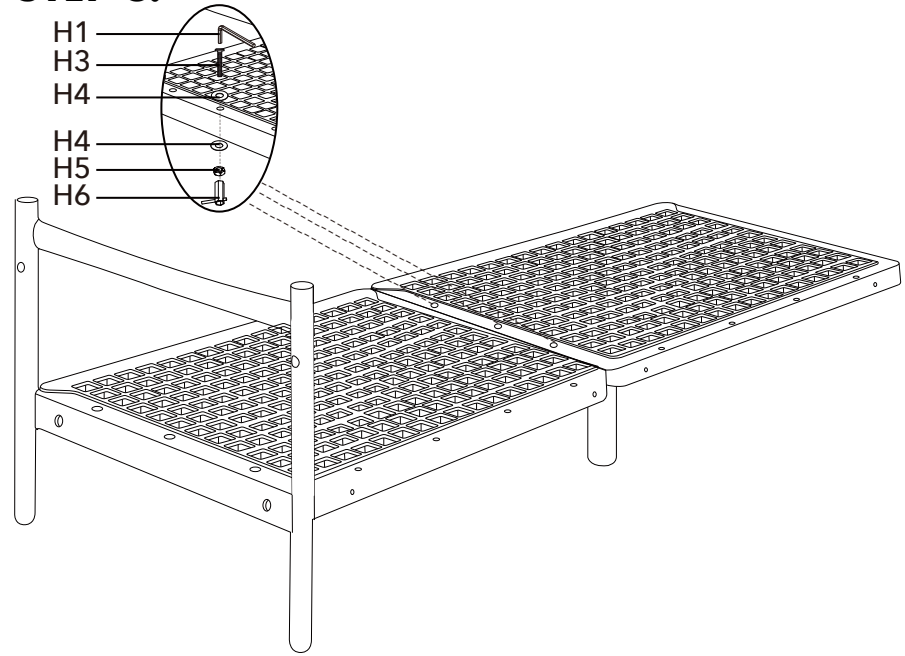

MOE'S

home collection

ASSEMBLY INSTRUCTIONS.

SURI OUTDOOR 3-SEAT SOFA TAUPE

QX-1016-39

THANK YOU FOR YOUR PURCHASE!

PARTS AND HARDWARE.

PARTS LIST

STEP 1.

STEP 2.

STEP 3.

STEP 4.

STEP 5.

STEP 6.

STEP 7.

STEP 8.

STEP 9.

STEP 10 .

STEP 11.

STEP 12.

STEP 13.

STEP 14 .

STEP 15.

STEP 16.