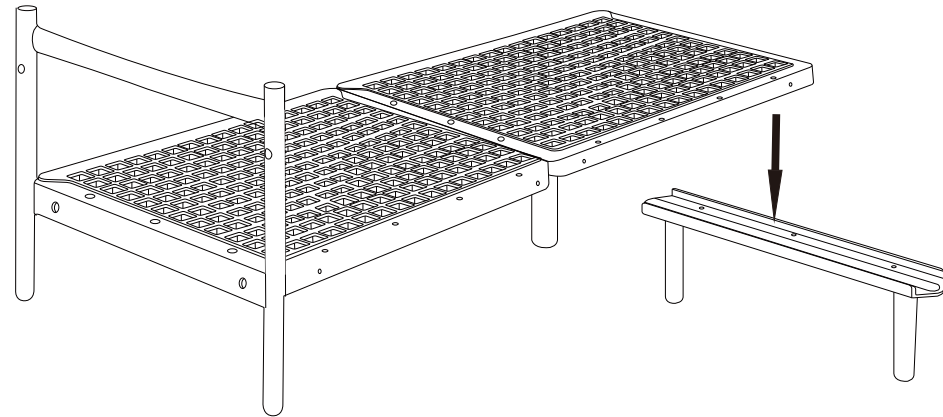

MOE'S

home collection

ASSEMBLY INSTRUCTIONS.

SURI OUTDOOR 3-SEAT SOFA TAUPE

QX-1016-39

THANK YOU FOR YOUR PURCHASE!

PARTS AND HARDWARE.

PARTS LIST

STEP 1.

STEP 2.

STEP 3.

STEP 4.

STEP 5.

STEP 6.

STEP 7.

STEP 8.

STEP 9.

STEP 10 .

STEP 11.

STEP 12.

STEP 13.

STEP 14 .

STEP 15.

STEP 16.