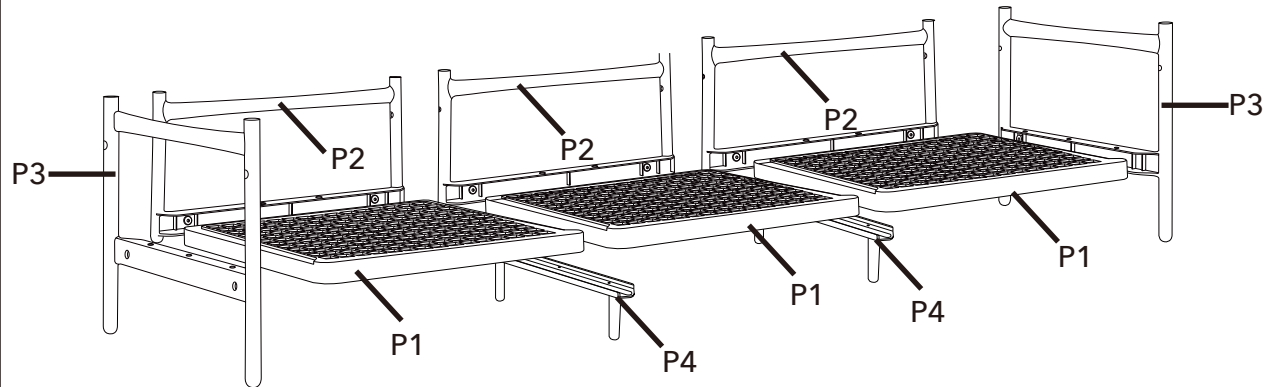

PARTS AND HARDWARE.

PARTS LIST

No.	DESCRIPTION	IMAGE	QTY
P1	SEAT		3
P2	BACK		3
P3	ARMREST		2
P4	CONNECTOR		2
P5	BACK CUSHION		2
P6	SEAT CUSHION		2
P7	ARMREST CUSHION		2
P8	BACK CUSHION		1
P9	SEAT CUSHION		1

HARDWARE LIST

No.	DESCRIPTION	IMAGE	QTY
H1	ALLEN KEY		1
H2	BOLT(6*40MM)		4
H3	BOLT(6*65MM)		34
H4	FLAT WASHER (6*14*1MM)		77
H5	NUT(M6)		38
H6	SPANNER(M6)		1
H7	STOPPLE(13MM)		2
H8	STOPPLE(18MM)		10

NOTES.

Thank you for purchasing this quality product!
Be sure to check all packing material carefully for small part that may have come loose inside the carton during shipping.

CAUTION: The item is heavy, assembly should be performed by two people.