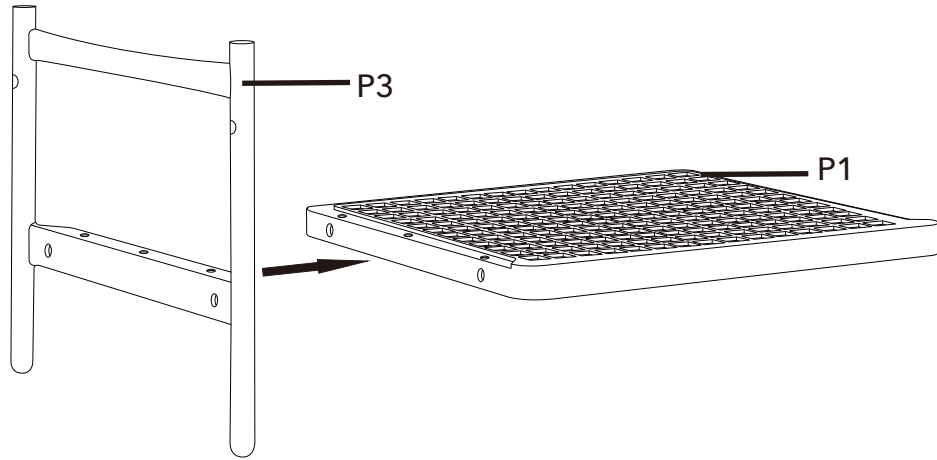

STEP 1.

STEP 2.

STEP 3.

STEP 4.