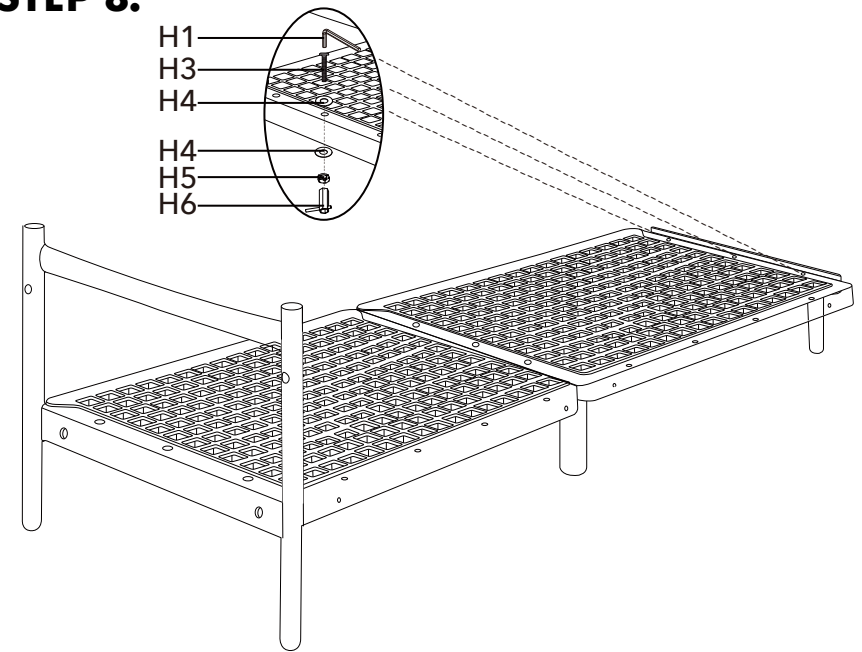

MOE'S

home collection

ASSEMBLY INSTRUCTIONS.

SURI OUTDOOR 3-SEAT SOFA TAUPE

QX-1016-39

THANK YOU FOR YOUR PURCHASE!

PARTS AND HARDWARE.

PARTS LIST

STEP 1.

STEP 2.

STEP 3.

STEP 4.

STEP 5.

STEP 6.

STEP 7.

STEP 8.

STEP 9.

STEP 10 .

STEP 11.

STEP 12.

STEP 13.

STEP 14 .

STEP 15.

STEP 16.