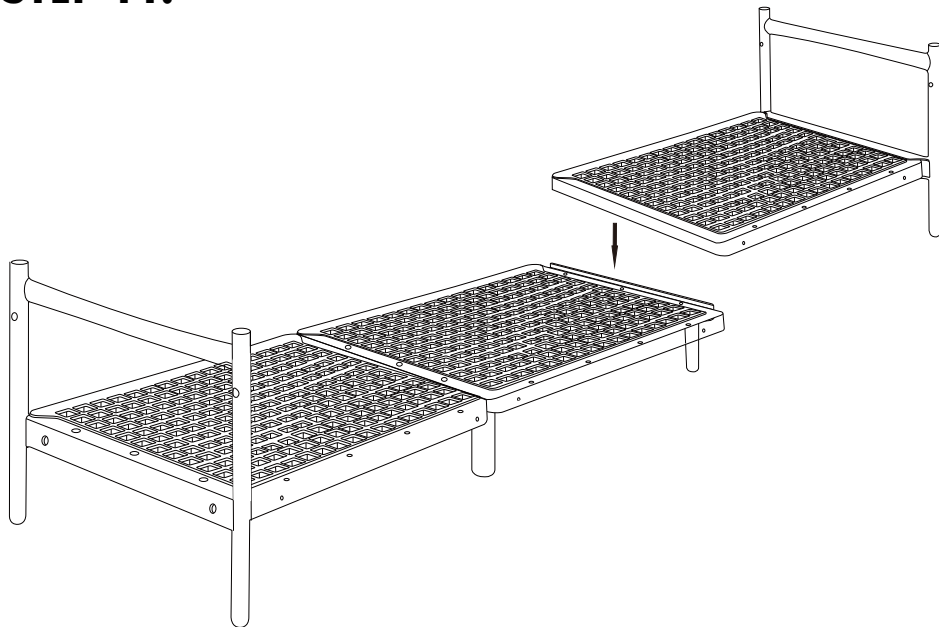

MOE'S

home collection

ASSEMBLY INSTRUCTIONS.

SURI OUTDOOR 3-SEAT SOFA TAUPE

QX-1016-39

THANK YOU FOR YOUR PURCHASE!

PARTS AND HARDWARE.

PARTS LIST

STEP 1.

STEP 2.

STEP 3.

STEP 4.

STEP 5.

STEP 6.

STEP 7.

STEP 8.

STEP 9.

STEP 10 .

STEP 11.

STEP 12.

STEP 13.

STEP 14 .

STEP 15.

STEP 16.