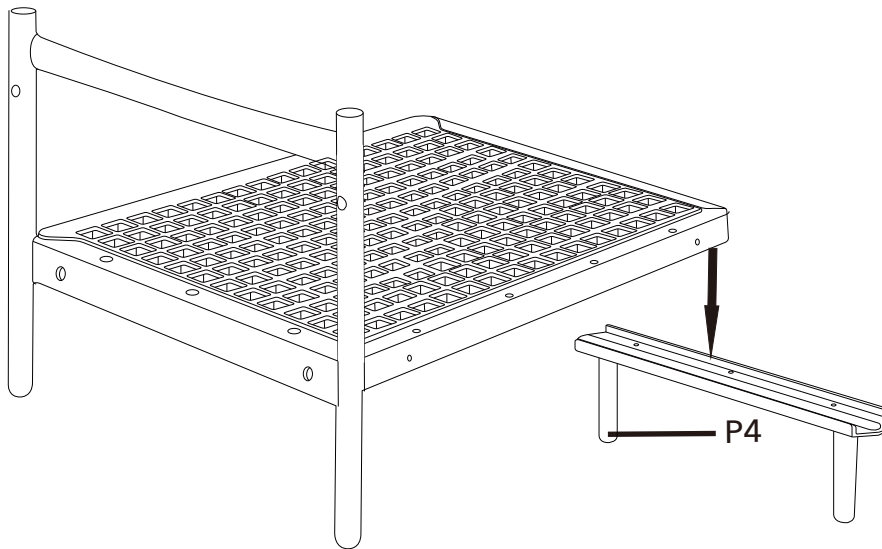

MOE'S

home collection

ASSEMBLY INSTRUCTIONS.

SURI OUTDOOR 3-SEAT SOFA TAUPE

QX-1016-39

THANK YOU FOR YOUR PURCHASE!

PARTS AND HARDWARE.

PARTS LIST

NOTES.

Thank you for purchasing this quality product!
Be sure to check all packing material carefully for small part that may have come loose inside the carton during shipping.

CAUTION: The item is heavy, assembly should be performed by two people.

STEP 1.

STEP 2.

STEP 3.

STEP 4.

STEP 5.

STEP 6.

STEP 7.

STEP 8.