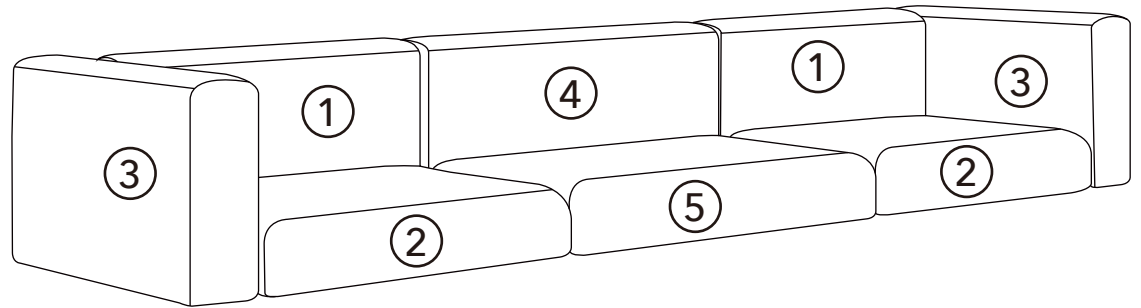

MOE'S

home collection

ASSEMBLY INSTRUCTIONS.

SURI OUTDOOR 3-SEAT SOFA TAUPE

QX-1016-39

THANK YOU FOR YOUR PURCHASE!

PARTS AND HARDWARE.

PARTS LIST

No.	DESCRIPTION	IMAGE	QTY
P1	SEAT		3
P2	BACK		3
P3	ARMREST		2
P4	CONNECTOR		2
P5	BACK CUSHION		2
P6	SEAT CUSHION		2
P7	ARMREST CUSHION		2
P8	BACK CUSHION		1
P9	SEAT CUSHION		1

HARDWARE LIST

No.	DESCRIPTION	IMAGE	QTY
H1	ALLEN KEY		1
H2	BOLT(6*40MM)		4
H3	BOLT(6*65MM)		34
H4	FLAT WASHER (6*14*1MM)		77
H5	NUT(M6)		38
H6	SPANNER(M6)		1
H7	STOPPLE(13MM)		2
H8	STOPPLE(18MM)		10

NOTES.

Thank you for purchasing this quality product!
Be sure to check all packing material carefully for small part that may have come loose inside the carton during shipping.

CAUTION: The item is heavy, assembly should be performed by two people.