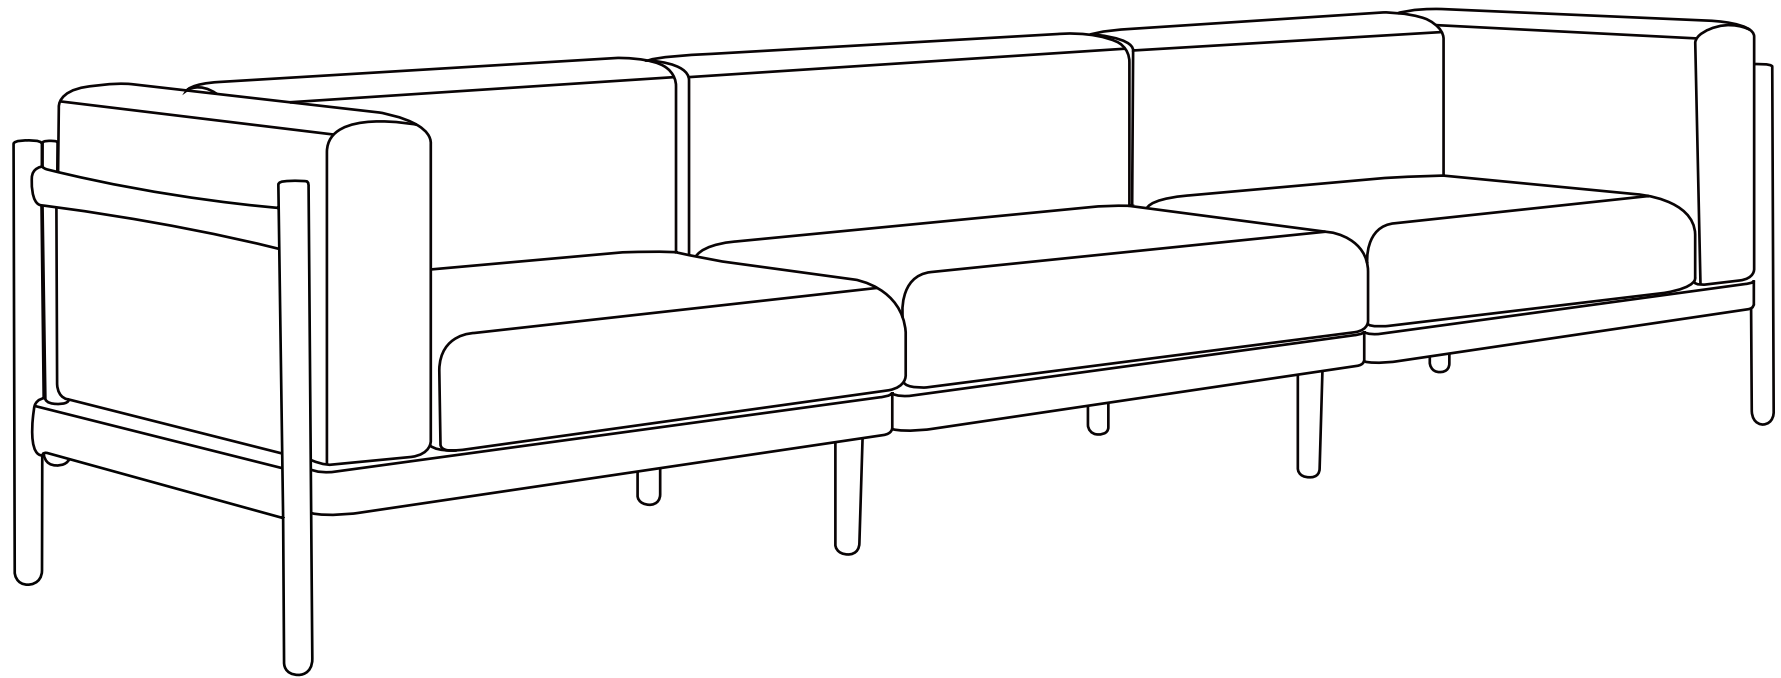

MOE'S

home collection

ASSEMBLY INSTRUCTIONS.

SURI OUTDOOR 3-SEAT SOFA TAUPE

QX-1016-39

THANK YOU FOR YOUR PURCHASE!

PARTS AND HARDWARE.

PARTS LIST

No.	DESCRIPTION	IMAGE	QTY
P1	SEAT		3
P2	BACK		3
P3	ARMREST		2
P4	CONNECTOR		2
P5	BACK CUSHION		2
P6	SEAT CUSHION		2
P7	ARMREST CUSHION		2
P8	BACK CUSHION		1
P9	SEAT CUSHION		1

HARDWARE LIST

No.	DESCRIPTION	IMAGE	QTY
H1	ALLEN KEY		1
H2	BOLT(6*40MM)		4
H3	BOLT(6*65MM)		34
H4	FLAT WASHER (6*14*1MM)		77
H5	NUT(M6)		38
H6	SPANNER(M6)		1
H7	STOPPLE(13MM)		2
H8	STOPPLE(18MM)		10