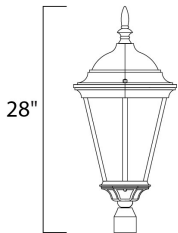

PRODUCT DESCRIPTION

Westlake is a transitional style from Maxim Lighting International in Black, Rust Patina, Empire Bronze, or White finish.

MEASUREMENTS

DIMENSION : 13" L x 13" W x 28" H
HANGING WEIGHT : 6.18 lb