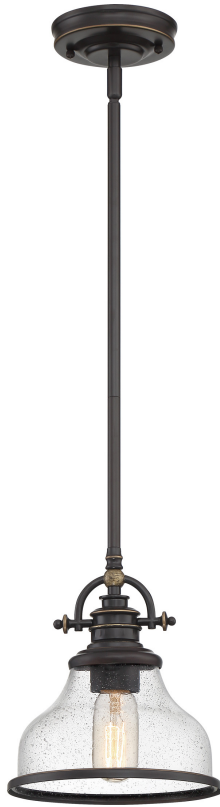

GRTS1508PN

Grant Mini Pendant
Palladian Bronze

QUOIZEL
LIGHTING

DETAILS

Material: Steel

Glass/Shade Description: Clear Seeded Glass

LAMPING

Light Source: Incandescent

Bulb Included: No

Bulb Type: Medium Base

Bulb Quantity: 1

Watts per Bulb: 100

ELECTRICAL

Dimmable: Yes

Voltage: 120v

Wire Length: 8'

INSTALLATION

Location Rating: Damp

Sloped Ceiling Compatible: Yes

DIMENSIONS

Dimensions: 8.00" W x 9.50" H x 8.00" D

Overall Height: 48.5"

Canopy Dimensions: 5.00"W x 5.00"D

Chain/Downrod Length: 2 x 6" & 2 x 12" Downrods