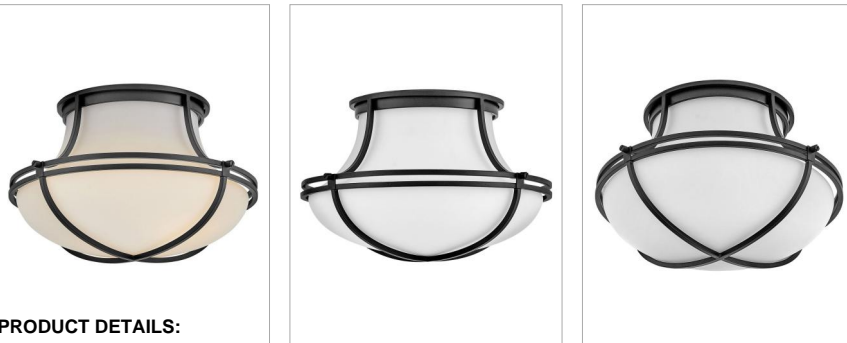

# SADDLER

**44491BK**

**MEDIUM FLUSH MOUNT**

Saddler's sculptural tear-drop dome forms a chic silhouette accentuated by decorative metal straps. Etched opal glass complemented by a Heritage Brass or Black finish creates a versatile design with high style.

DETAILS	
FINISH:	Black
MATERIAL:	Steel
GLASS:	Etched Opal
DIMMABLE:	YES, WITH DIMMABLE LAMP (NOT INCLUDED)

DIMENSIONS	
WIDTH:	15.3"
HEIGHT:	10"
WEIGHT:	7.2lb

LIGHT SOURCE	
LIGHT SOURCE:	Socketed
WATTAGE:	3-7w Med. LED, 40w Equiv.
VOLTAGE:	120v

MOUNTING	
CANOPY:	8.75" Dia.

SHIPPING	
CARTON LENGTH:	19
CARTON WIDTH:	18.5
CARTON HEIGHT:	19.8
CARTON WEIGHT:	10.3

- Suitable for use in dry (indoor) locations as defined by NEC and CEC. Meets United States UL Underwriters Laboratories & CSA Canadian Standards Association Product Safety Standards.
- Ideal for vintage filament bulbs (not included)
- Merging the best of traditional and modern elements with a sophisticated and streamlined look