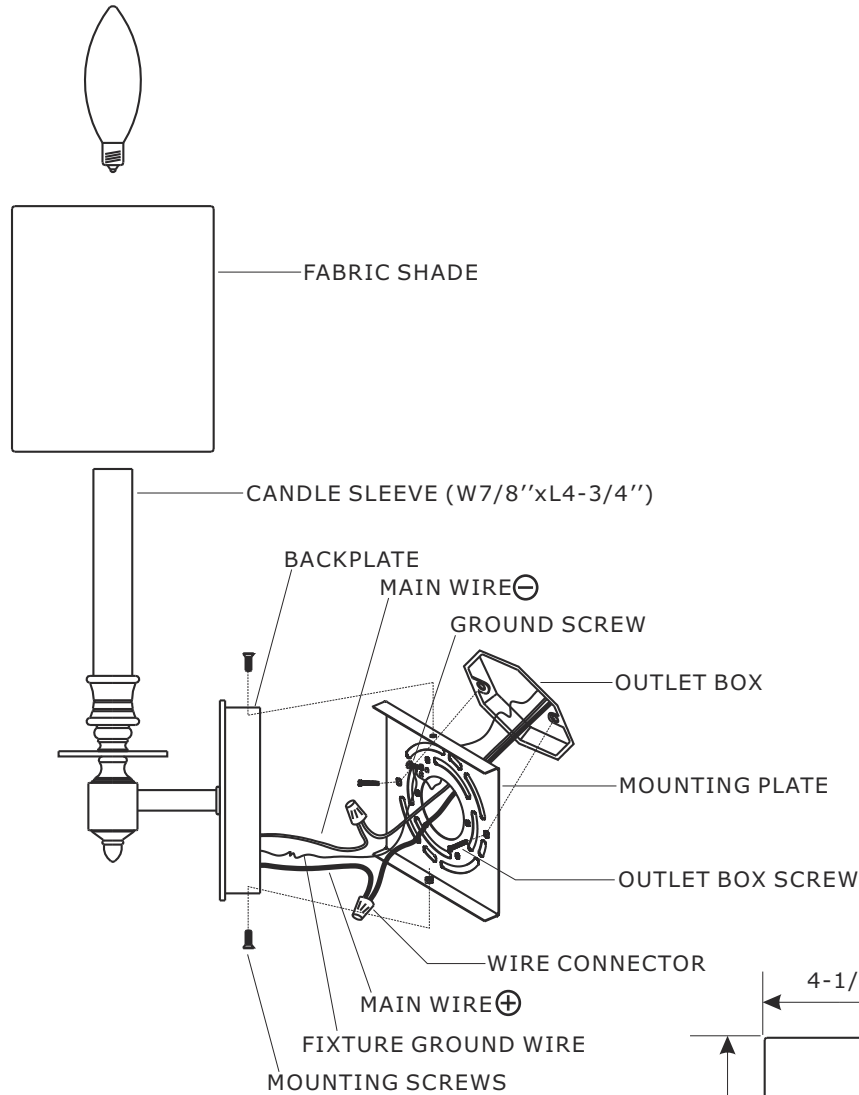

CRYSTORAMA

1958

95 Cantiague Rock Road, Westbury, NY 11590 • toll free: 1.800.888.4470 fax: 516.931.1254 • info@crystorama.com • www.crystorama.com

MODEL#: LLO-481-AG ASSEMBLY AND DRESSING INSTRUCTIONS

⚠ WARNING: This product can expose you to Lead which is known to the state of California to cause cancer and/or birth defects or reproductive harm. For more information go to www.P65Warnings.ca.gov

All electrical components must be installed by a licensed electrician in accordance with the National Electric Code and the appropriate local electrical codes.

You will need 1 Candelabra bulbs 60 Watts recommended, Use LED bulbs for Extended use. Bulb not included