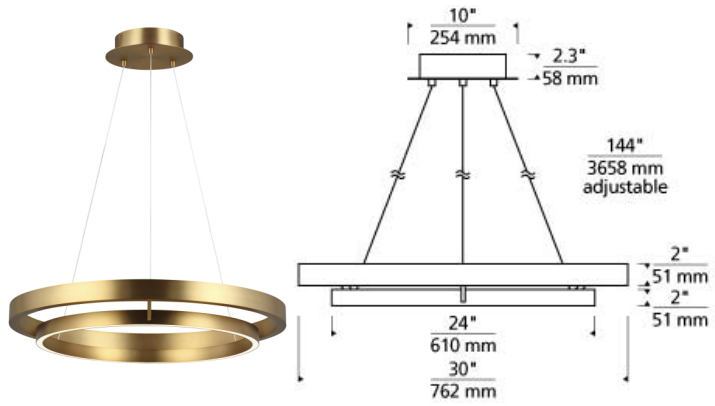

Grace 30 Chandelier LED

DESCRIPTION

Grace by Tech Lighting is designed with two rings that illuminate this contemporary chandelier. A large weathered oak outer ring has organic texture complemented by a decorative black inner ring housing gently diffused upward and downward LEDs. Featuring integrated LED technology on the inner ring, the Grace chandelier provides a graceful halo of light. All aged brass finish also available. Offered in two large diameters, 30" and 36", to highlight your space. Lamping options are compatible with most dimmers. Refer to the Dimming Chart for more information. Includes 120 volt, 48 watt, 3392 total delivered lumens, 3000K LED module. Dimmable with most LED compatible ELV and TRIAC dimmers. Ships with 12 feet of field-cuttable cable.

WEIGHT

17-17lb / 7.71-7.71kg ±

aged brass

matte black/weathered oak wood

ORDERING INFORMATION

700GRC	LENGTH (A)	FINISH	LAMP
30	30"	R AGED BRASS BWMATTE BLACK/WEATHERED OAK WOOD	-LED930 INTEGRATED LED 90CRI 3000K 120V (T24)