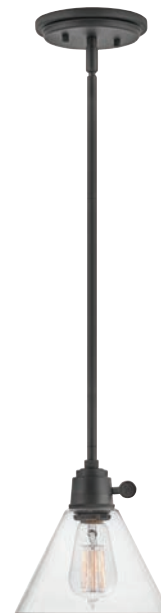

3697 BK-CL
7½" DIA. x 8¼" H
41" MAX. H***