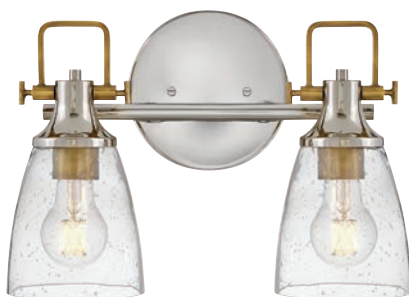

51272 PN
14½" W x 10½" H