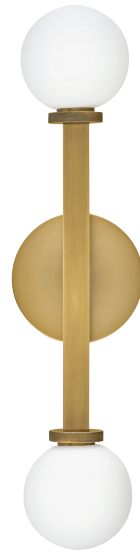

56052 HB-LL
5" W x 20" H
(mounted vertically)
INV