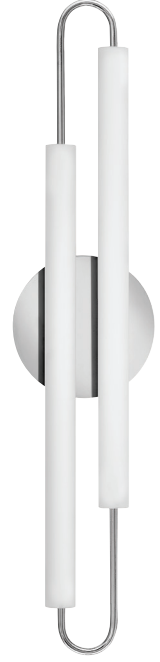

FINISH Black, Brushed Nickel, Chrome, Lacquered Brass
GLASS Etched

EOS™

53860 LCB
 5½" W x 25" H

53860 BN
 5½" W x 25" H

53860 BK
 5½" W x 25" H

53860 CM
 5½" W x 25" H

53860 LCB
 25" W x 5½" H
 (mounted horizontally)