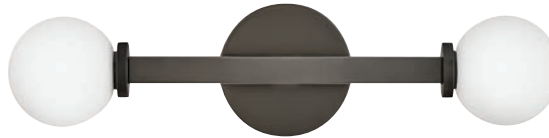

56052 BX-LL
20" W x 5" H