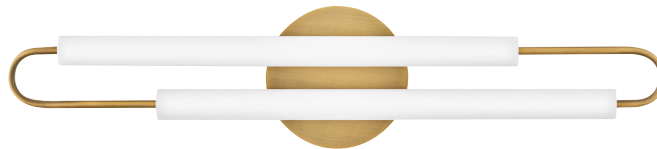

53860 LCB
25" W x 5½" H
(mounted horizontally)

LED ITEM	INTEGRATED LED LIGHT SOURCE	LUMENS	COLOR TEMP.	CRI	INCAN. EQUIV.	EXT.	TOP TO OUTLET	BACK PLATE
53860 BK, BN, CM, LCB	19w LED	1000	3000K	93	1 x 75w	3"	12½"	4¾" Dia.

Eos fixtures are dimmable. For complete product details and LED specifications, refer to hinkley.com.