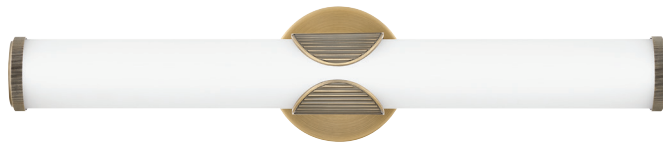

50082 LCB
22¼" W x 4¾" H

LED ITEM	INTEGRATED LED LIGHT SOURCE	LUMENS	COLOR TEMP.	CRI	INCAN. EQUIV.	EXT.	TOP TO OUTLET	BACK PLATE
50080 BX, LCB	20w LED	1500	3000K	90	1 x 100w	3¾"	9¾"	4¾" Dia.
50082 BX, LCB	33w LED	2000	3000K	90	2 x 75w	3¾"	2½"	4¾" Dia.

Femi fixtures are dimmable. For complete product details and LED specifications, refer to hinkley.com.