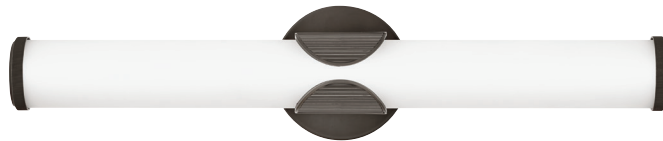

50082 BX
22¼" W x 4¾" H
Icons: ADA, INV, Recycle, T24