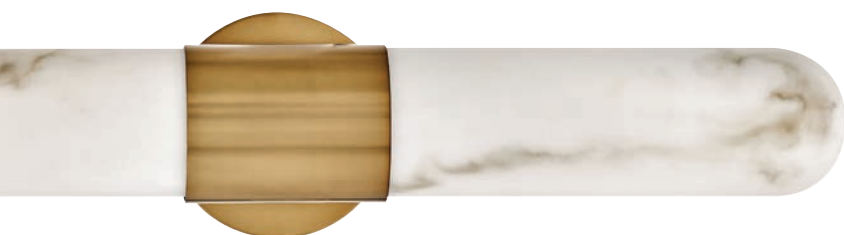

P. 38

ELLE FLUSH MOUNT ▶

“The Elle flush mount is not just a source of light, but a work of art that illuminates your space with elegance and sophistication.”

LAUREN LOVETT, DIRECTOR OF DECORATIVE PRODUCT