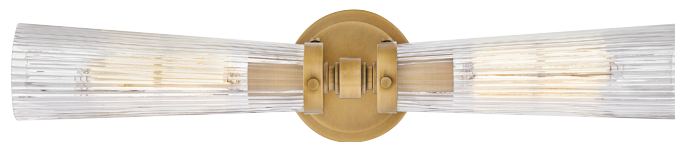

50092 HB
24" W x 5" H
(mounted horizontally)

INV

ITEM	MAXIMUM WATTAGE	EXT.	TOP TO OUTLET	BACK PLATE
50092 HB, PN	2-10w Med. LED, 60w Equiv.	5½"	12"	5" Dia.

T10 bulb required (not included).