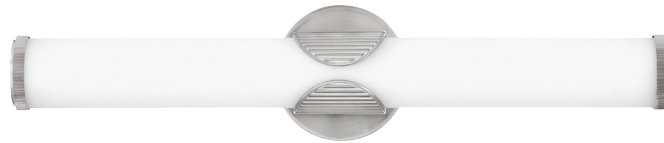

50082 BN
22¼" W x 4¾" H

LED ITEM	INTEGRATED LED LIGHT SOURCE	LUMENS	COLOR TEMP.	CRI	INCAN. EQUIV.	EXT.	TOP TO OUTLET	BACK PLATE
50080 BN	20w LED	1500	3000K	90	1 x 100w	3¾"	9¾"	4¾" Dia.
50082 BN	33w LED	2000	3000K	90	2 x 75w	3¾"	2½"	4¾" Dia.

Femi fixtures are dimmable. For complete product details and LED specifications, refer to hinkley.com.