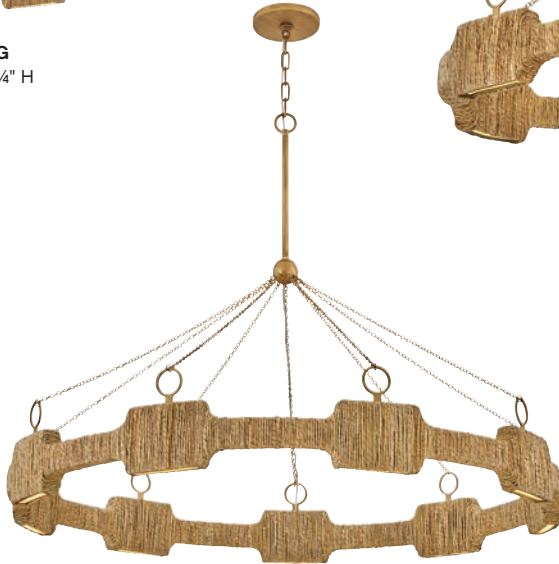

34108 BNG
48" DIA. x 38½" H
T24

LED ITEM	INTEGRATED LED LIGHT SOURCE	LUMENS	COLOR TEMP.	CRI	INCAN. EQUIV.	DEPTH	CANOPY	WIRE / CHAIN
34106 BNG	22w LED	2700	3000K	90	6 x 25w		6½" Dia.	12', 10'
34107 BNG	30w LED	3600	3000K	90	8 x 25w		6½" Dia.	12', 10'
34108 BNG	33w LED	4050	3000K	90	9 x 25w	21"	6½" Dia.	12', 10'

Raffi fixtures are dimmable. Equipped with a 120/277 universal driver. 0-10 dimming. For complete product details and LED specifications, refer to hinkley.com.