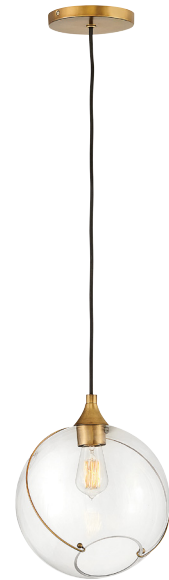

SKYE™

FINISH Heritage Brass

GLASS Clear

Mesmerizingly asymmetrical with a mid-century modern flair, Skye showcases a cluster of clear, open globes, each encircled with a slender brass ring. Each opening is off center and the globes fall to different lengths, with Heritage Brass details pulling the look together perfectly. Adjustments are easily made with a cinching ring, also finished in Heritage Brass.

30308 HBR
53¼" DIA., 65¼" H
100¼" MAX. H*

30306 HBR
24" DIA., 58" H
90¾" MAX. H*

30305 HBR
60¼" W, 24¼" H

30304 HBR
18¼" DIA., 36½" H
69½" MAX. H*

30303 HBR
10¾" DIA., 12¾" H

| ITEM | MAXIMUM WATTAGE | CANOPY | WIRE/CABLE | STEMS INCLUDED |
|-----------|-----------------|-------------|------------|----------------|
| 30303 HBR | 1-100w Med. | 6¼" Dia. | 10', 12' | |
| 30304 HBR | 3-60w Med. | 6¼" Dia. | 10' | 1-6", 2-12" |
| 30305 HBR | 13-60w Med. | 8" W, 52" L | 13-6' | |
| 30306 HBR | 6-100w Med. | 6¼" Dia. | 10' | 1-6", 2-12" |
| 30308 HBR | 17-60w Med. | 6¼" Dia. | 10' | 1-6", 2-12" |