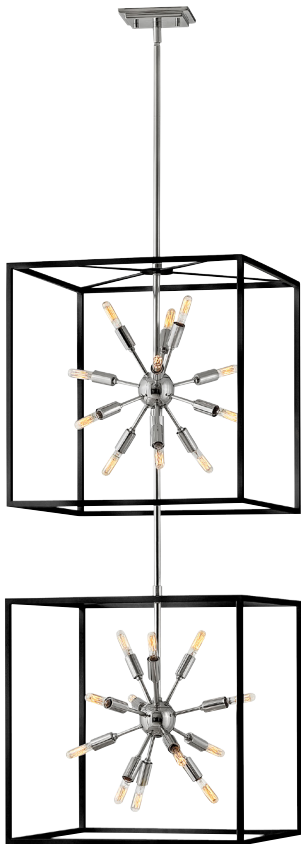

Some views are better than others. The striking Aros pendant showcases a provocative mid-century modern starburst cluster in a luxurious Warm Brass or Polished Nickel framed by an articulating, angular cage in prominent Black. For added drama, the sophisticated multi-tiered pendants dazzle with dimension to fill unique spaces or higher ceilings.

AROS™

Black with Polished Nickel **FINISH**

lisa mcdennon
COLLECTION

ADDITIONAL FINISHES
Black with Warm Brass (BLK)

46316 BLK-PN
20" W, 51½" H
84" MAX. H*