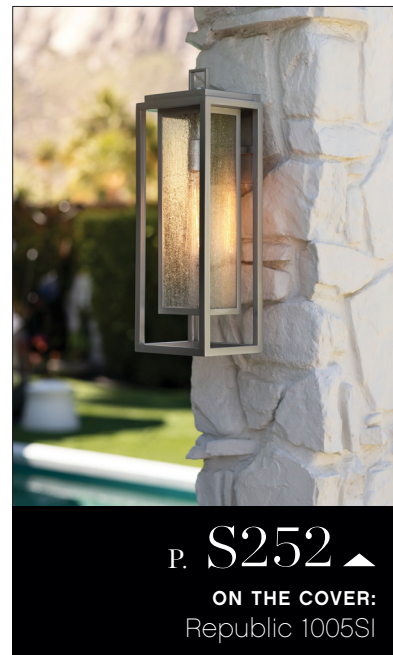

TABLE OF CONTENTS

Sunny Days Ahead

BRING ON SUMMER

INTERIOR

ARCHER	S230
ARGO	S228
CARTER	S232
LOWELL	S235
MALONE	S225
MERCER	S234
WATSON	S224
WINNIE	S226

BATH

SAWYER	S240
VIVI	S238

LISA MCDENNON COLLECTION

AROS	S245
ECHELON	S244
SKYE	S246

OUTDOOR

CHATHAM	S250
OSLO	S259
PEARSON	S258
PORTER	S254
REPUBLIC	S252
WEYMOUTH	S256

FINISH CODES & NAMES

BK	BLACK
BLK-PN	BLACK WITH POLISHED NICKEL
BN	BRUSHED NICKEL
BU	BURNISHED BRONZE
BX	BLACK OXIDE
DS	DARK ANTIQUE BRASS
DZ	AGED ZINC
HB	HERITAGE BRASS
HBR	HERITAGE BRASS
MB	MUSEUM BLACK
OZ	OIL RUBBED BRONZE
PN	POLISHED NICKEL
RP	RUSTIC PEWTER
TG	TEXTURED GRAPHITE
TK	TEXTURED BLACK
WBZ	WEATHERED BRONZE

ICON DESCRIPTIONS

- **ADA COMPLIANT**
  Indicates fixtures that adhere to the standards and guidelines listed by the Americans with Disabilities Act.
- **DARK SKY**
  Indicates fixtures that are engineered to minimize light glare upward into the night sky.
- **INVISI-MOUNT**
  Indicates fixtures where the mounting hardware is hidden on the back plate.
- **LED**
  Fixtures supplied with fully integrated LEDs and drivers or specifically matched LED lamps based on performance and application.
- **TITLE 24**
  Meets California Energy Commission Title regulations.