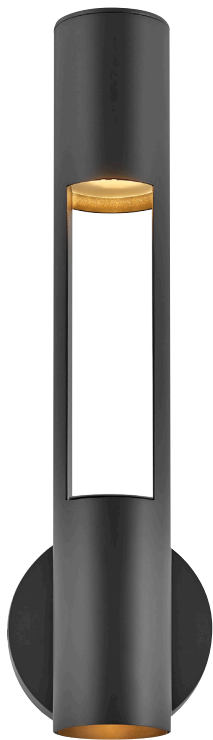

Simple meets sleek in the modern Oslo outdoor collection. Minimalistic in design, Oslo gleams urban sophistication. Available in a Black or Textured Graphite finish, Oslo is the perfect lantern to complement your outdoor sanctuary for the eco-conscious, LED Dark Sky solution.

Black, Textured Graphite **FINISH**

OSLO™

10194 BK-LL
4¾" W, 18¼" H