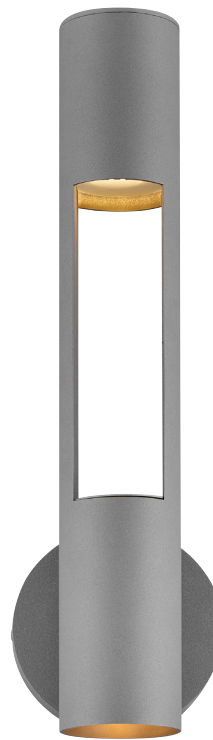

10194 TG-LL
4¾" W, 18¼" H

LED ITEM	LED LIGHT SOURCE	EXT.	TOP TO OUTLET	BACK PLATE	INV
10194 BK-LL	2-6.5w GU10 LED*	4¼"	15¼"	4¾" Dia.	•
10194 TG-LL	2-6.5w GU10 LED*	4¼"	15¼"	4¾" Dia.	•

*LED bulbs included. LED bulb is JA8 2016 certified. For complete product details and LED specifications, refer to hinkley.com.