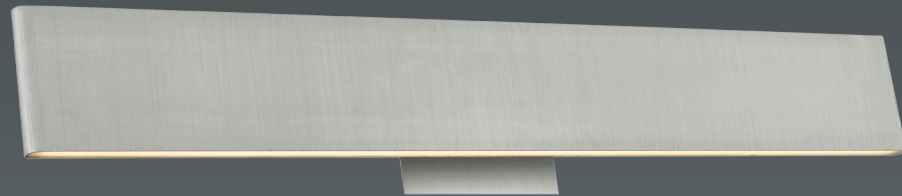

20002WV-BA | 2 x 12w LED 3000k 90+ CRI | Total Wattage 24w | 1920 Initial Lm | 1530 Delivered Lm | H 3.2" W 0.5" L 24.0" Ext 2.0"