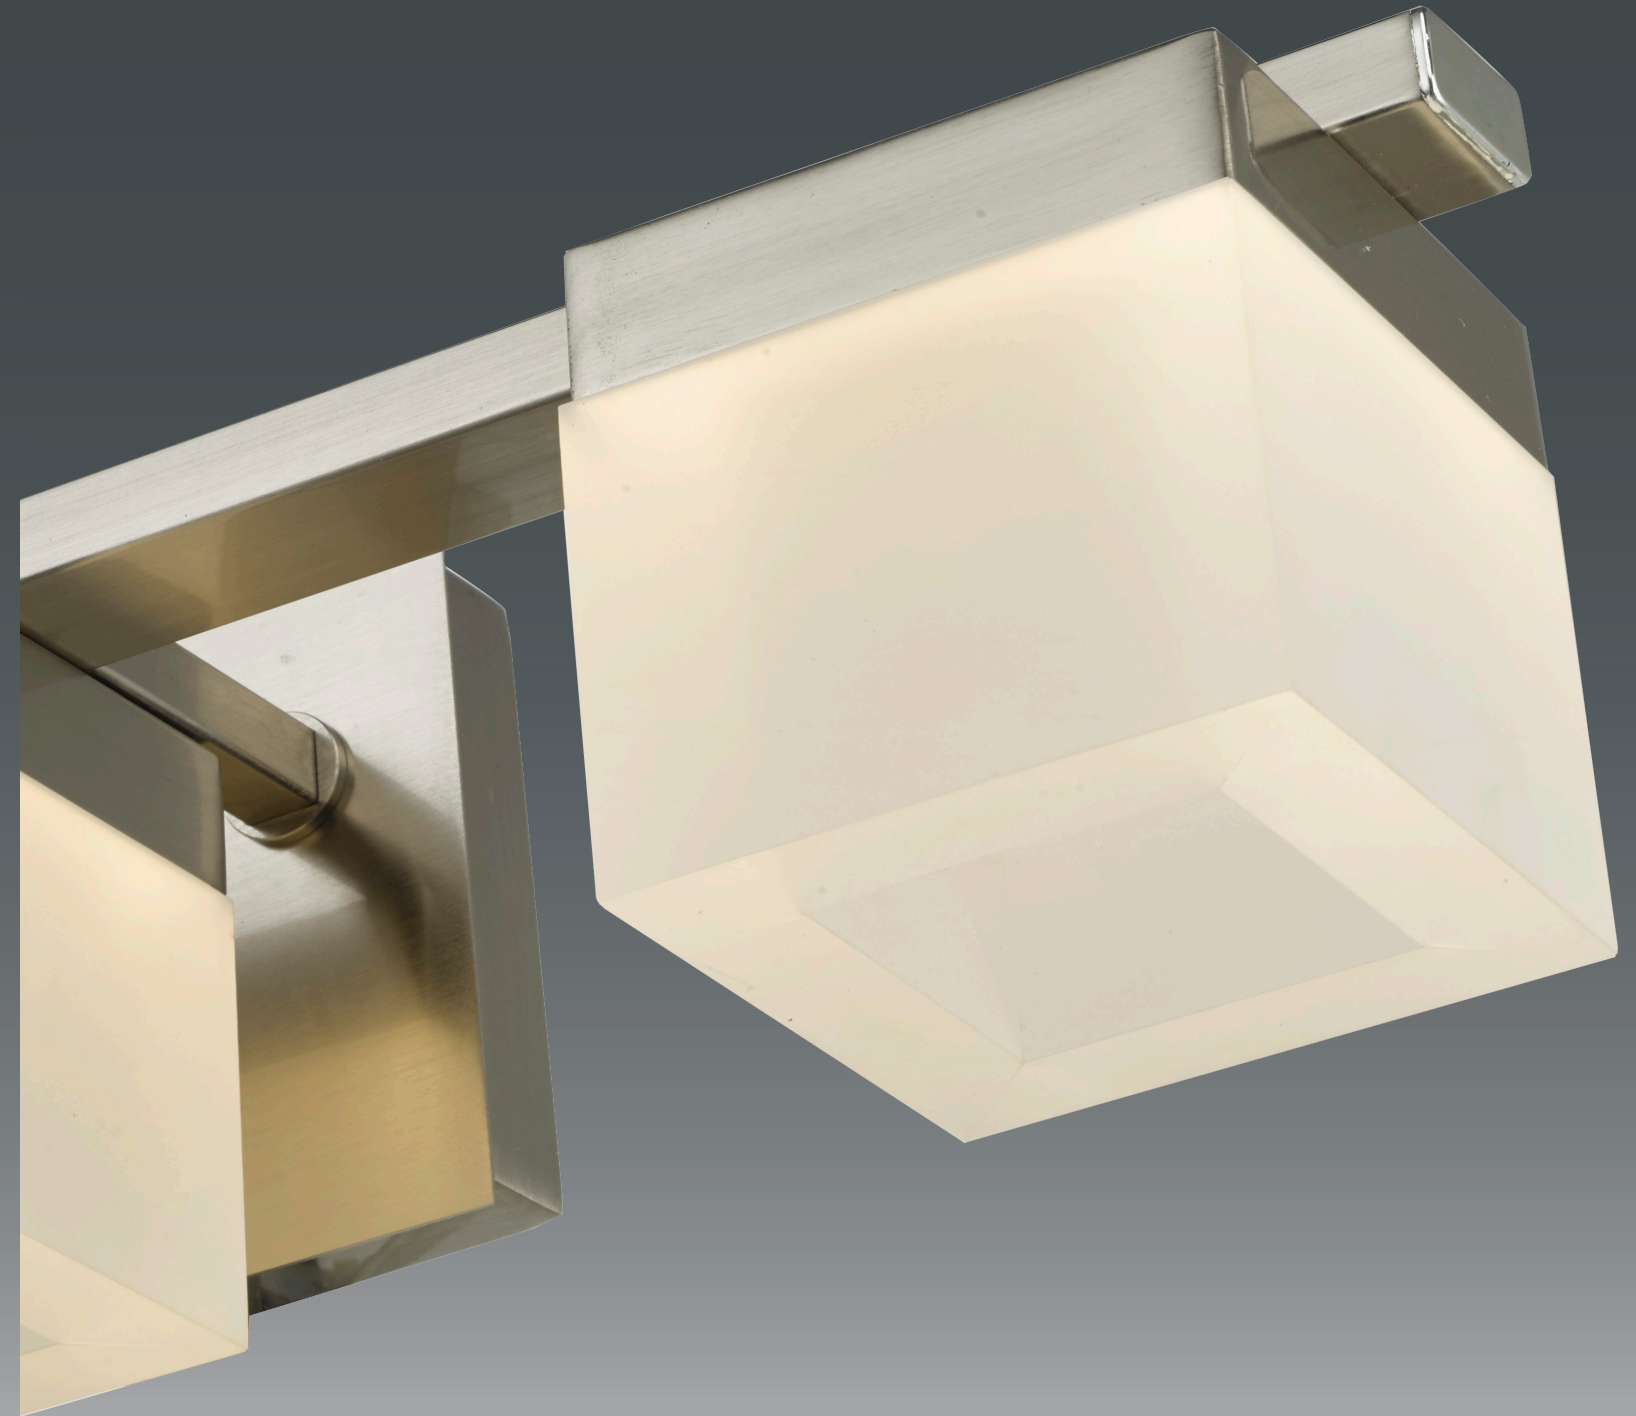

Carved from a solid piece of aluminum billet

The Slim series of avant-garde pendants suspended on aircraft cable which provides the electrical supply to the fixture with no unsightly electrical cord visible. Carved from a solid piece of aluminum billet, milled and brushed by hand to provide its unique textured look. Slim is supplied with two LED panels mounted on top and bottom of the fixture, creating an up down light source. The Slim series is a unique and exciting solution to a modern decor.

Ultra low profile frosted diffuser with clear edge

The Grin series of vanity wall fixtures designed to provide optimal up down illumination with a glimmer of direct light without harsh glare. Available in brushed nickel or chrome and mountable horizontally or vertical exciting addition. LED light engines are fully dimmable and compatible with most dimmers.

The Cubic series of vanity wall fixtures are produced from thick acrylic material and complemented with high output edge lit and fully dimmable LED engines to provide a distinct and compelling effect. Mountable either facing up or down, this avant-garde collection is a sure fit in any bathroom.

Edge lit thick acrylic diffusers

The Cubic flush-mount produced from thick acrylic material and complemented with high output edge lit and fully dimmable LED engines to provide a distinct and compelling effect. Wall or ceiling mountable for dramatic effects.