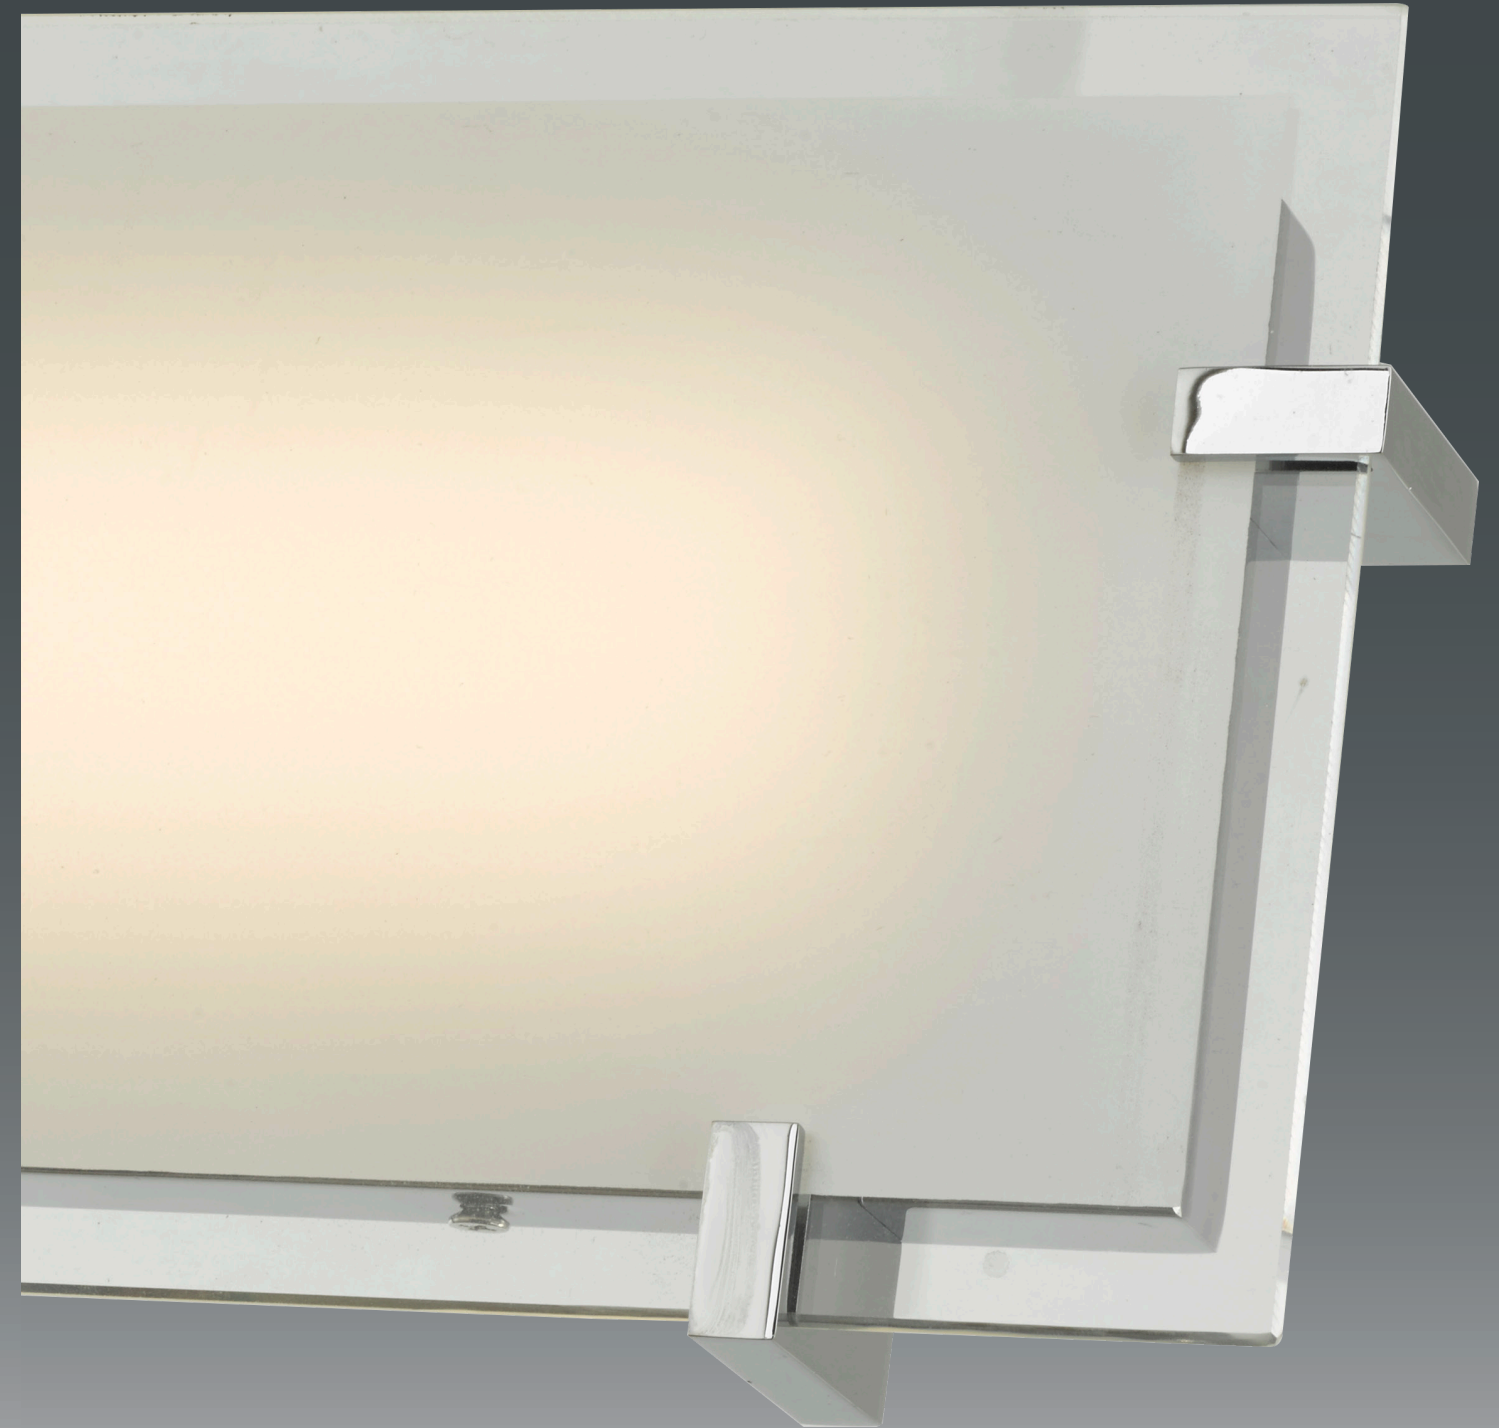

Ultra low profile frosted diffuser with clear edge