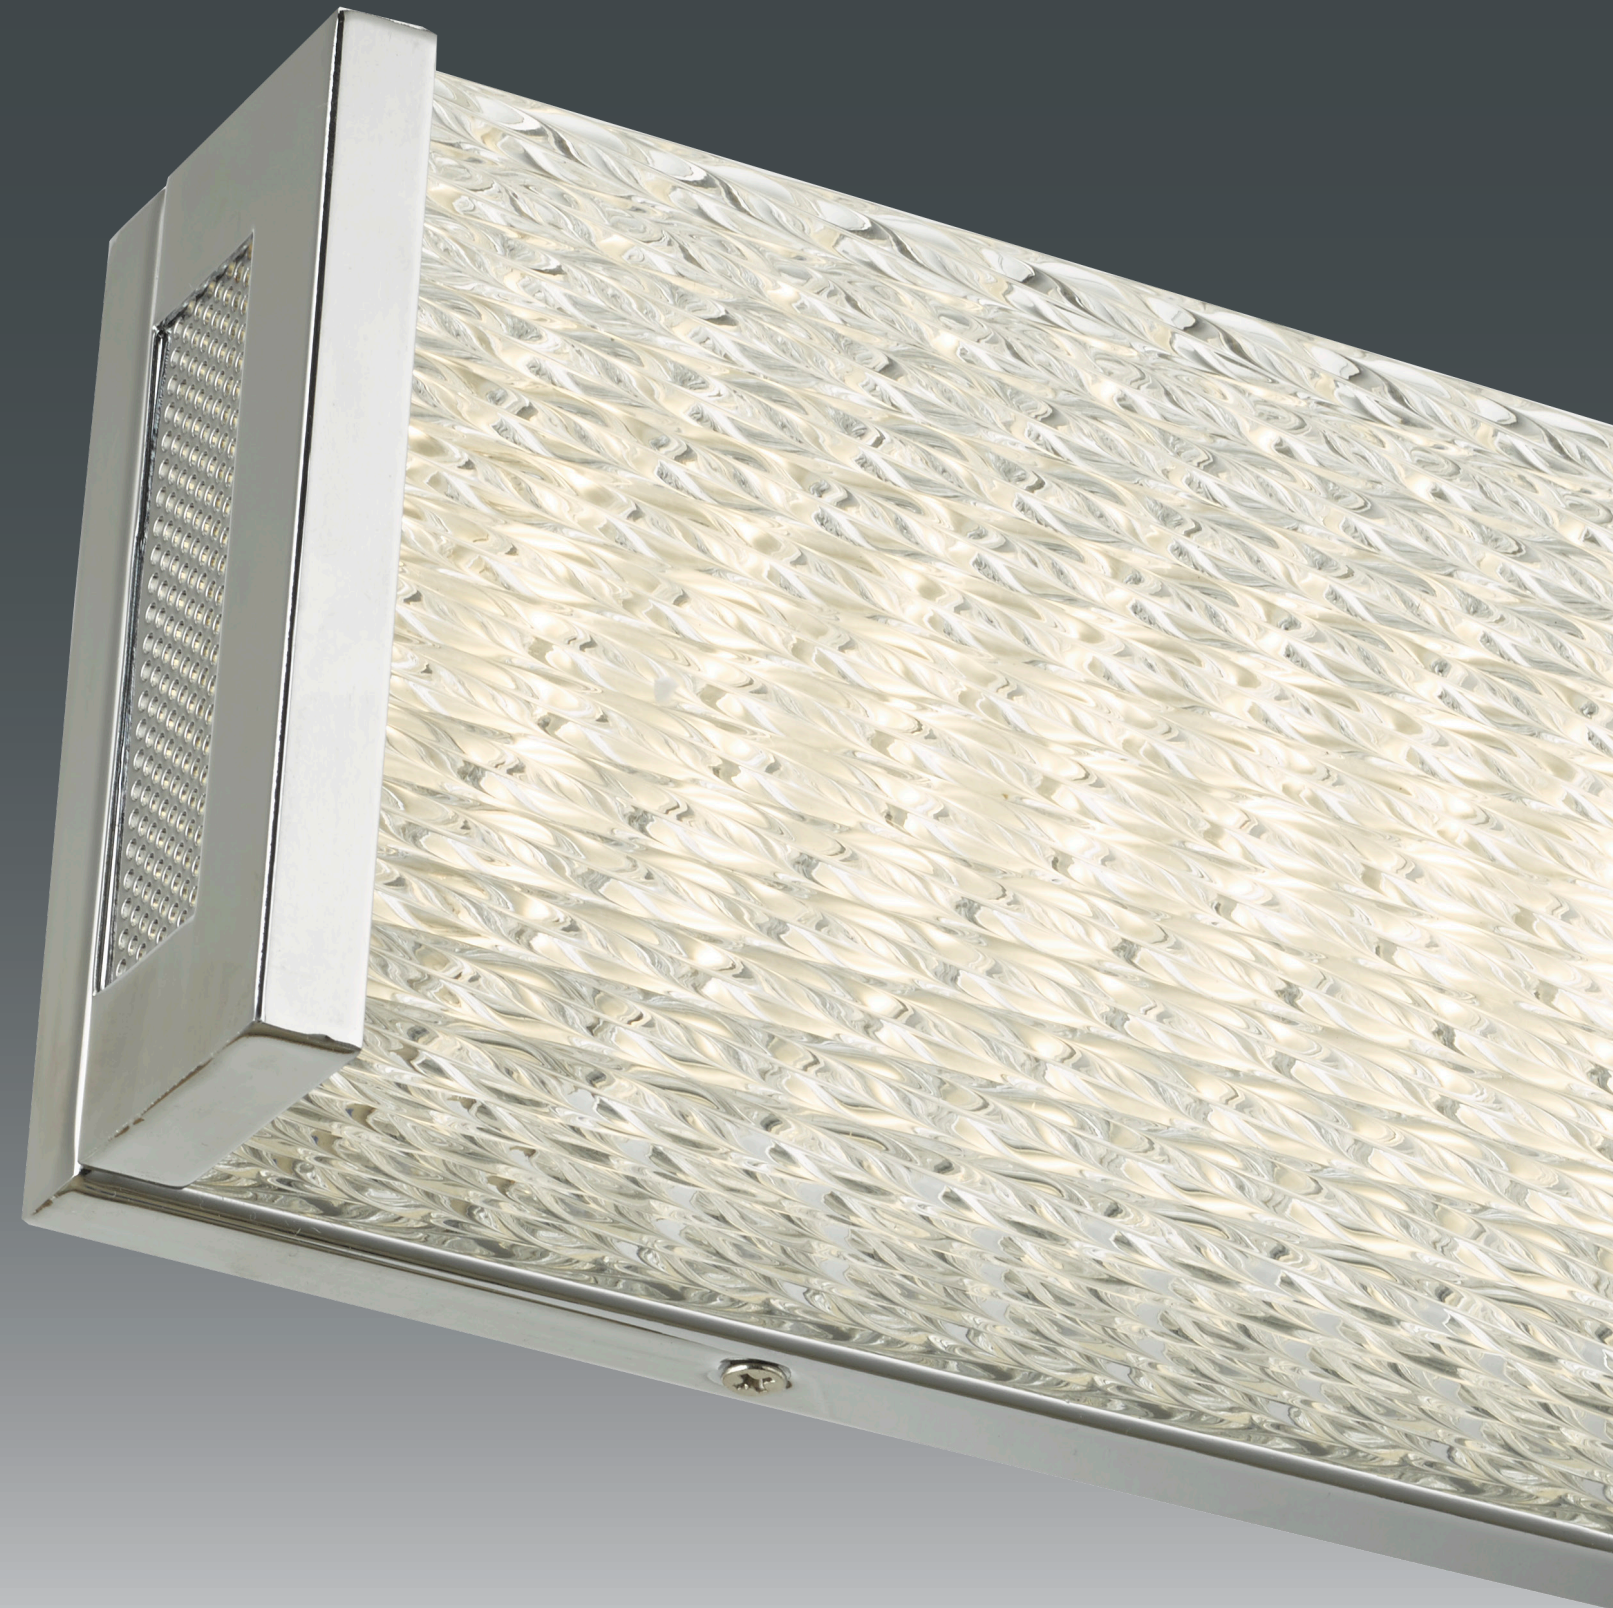

Twisted clear crystal glass diffuser

Finish Available: CH-Chrome
Diffuser: Clear Twisted Glass Rods
Rated Life: 50,000hrs
Binning: MacAdam Ellipse Step 1-5
Certification: cETL • Damp Location • Wall Mount only
Dimmable: Compatible with most dimmers