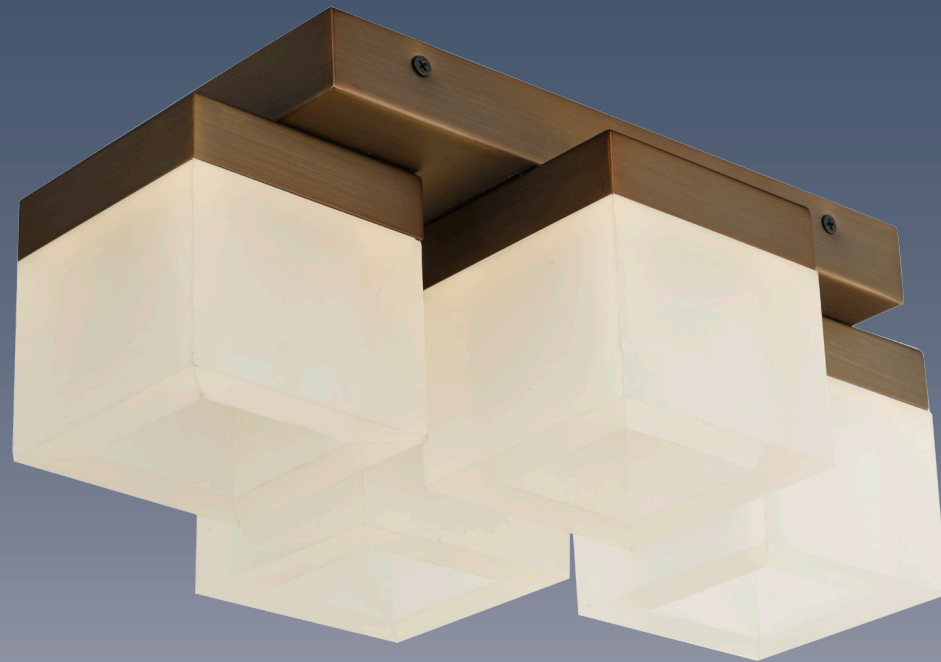

30055FM-BZ | 4 x 5.6w LED 3000k 90+ CRI | Total Wattage 22.4w | 1792 Initial Lm | 1350 Delivered Lm | H 5.1" L 14.2" W 9.1"

Finish Available: BN-Brushed Nickel • BZ-Brushed Bronze
Diffuser: White Acrylic
Rated Life: 50,000hrs
Binning: MacAdam Ellipse Step 1-5
Certification: cETL • Damp Location • Wall Mount only
Dimmable: Compatible with most dimmers