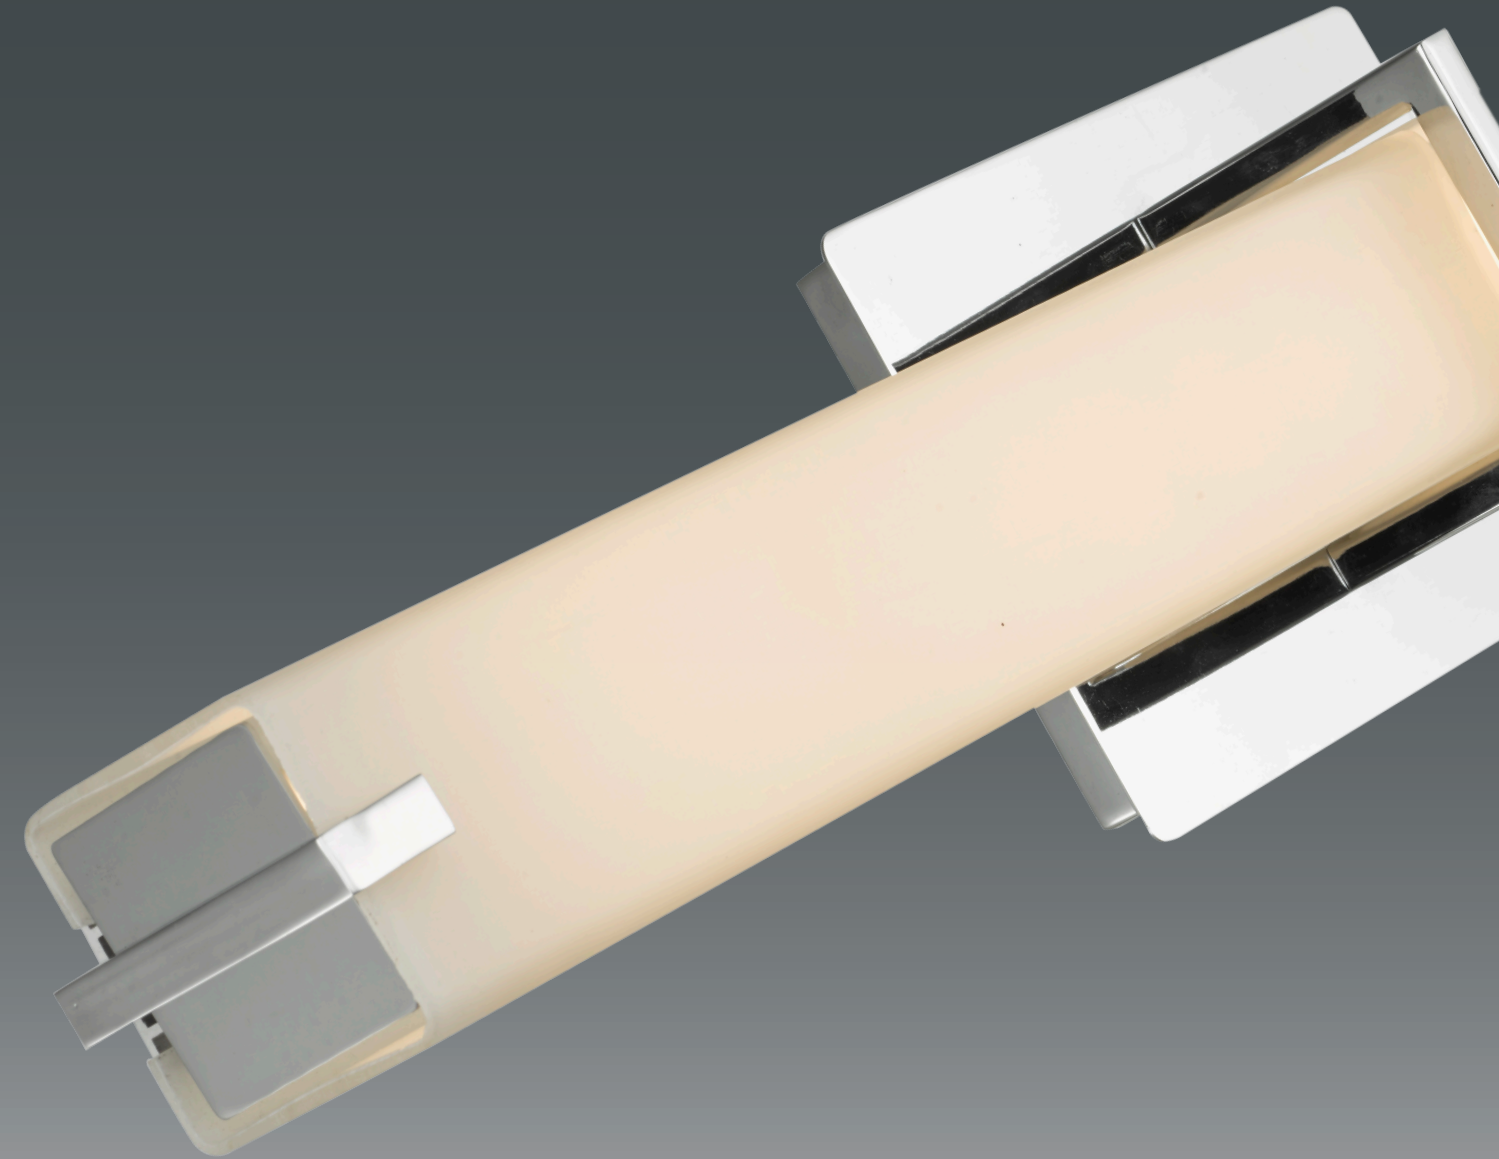

Available with round or square glass diffusers

Finish Available: CH-Chrome • BN-Brushed Nickel
Diffuser: Opal Glass
Rated Life: 50,000hrs
Binning: MacAdam Ellipse Step 1-5
Certification: cETL • Damp Location • Wall Mount only
Dimmable: Compatible with most dimmers