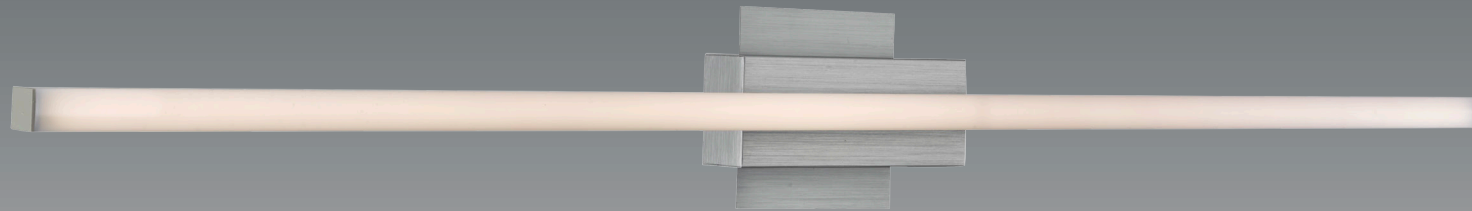

20022WV-BA | 1 x 20w 3000k LED 90+ CRI | Total Wattage 20w | 1600 Initial Lm | 1345 Delivered Lm | H 0.8" W 0.8" L 39.5" Ext 2.2"

Finish Available: BA-Brushed Aluminum
Diffuser: White Acrylic
Rated Life: 50,000hrs
Binning: MacAdam Ellipse Step 1-5
Certification: cETL • Damp Location • Wall Mount only
Dimmable: Compatible with most dimmers