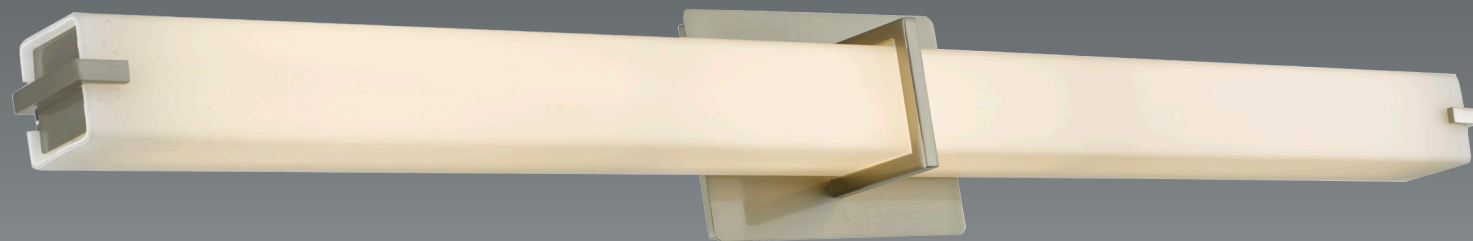

20091WV-BN | 1 x 48w 3000k LED 90+ CRI | Total Wattage 48w | 3840 Initial Lm | 3450 Delivered Lm | H 3.0" L 38.0" Ext 3.8"

20093WV-BN | Available with round glass diffusers