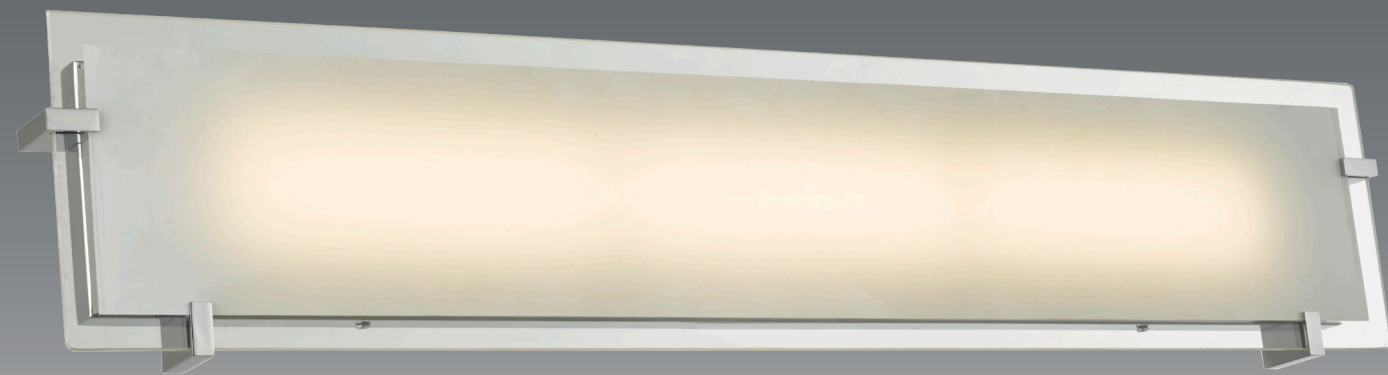

20062WV-CH | 1 x 48w LED 3000k 90+ CRI | Total Wattage 48w | 3840 Initial Lm | 3200 Delivered Lm | H 6.1" L 29.9" Ext 1.6"

Finish Available: CH-Chrome
Diffuser: Opal Glass
Rated Life: 50,000hrs
Binning: MacAdam Ellipse Step 1-5
Certification: cETL • Damp Location • Wall Mount only
Dimmable: Compatible with most dimmers