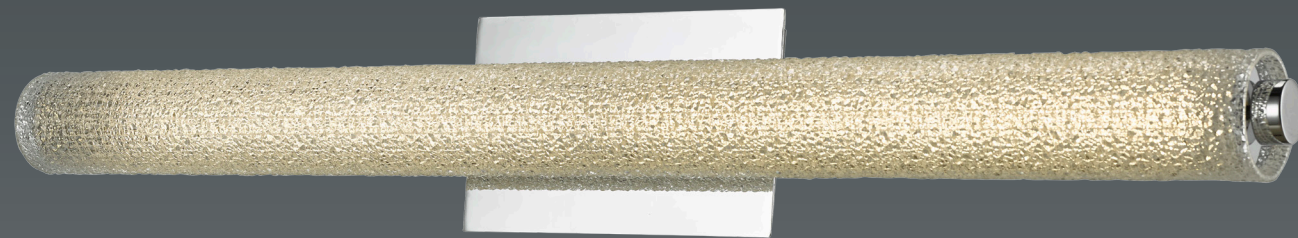

20095WV-CH | 1 x 36w LED 3000k 90+ CRI | Total Wattage 36w | 2880 Initial Lm | 2450 Delivered Lm | H 2.4" o.a.h 4.5" L 31.7" Ext 3.8"