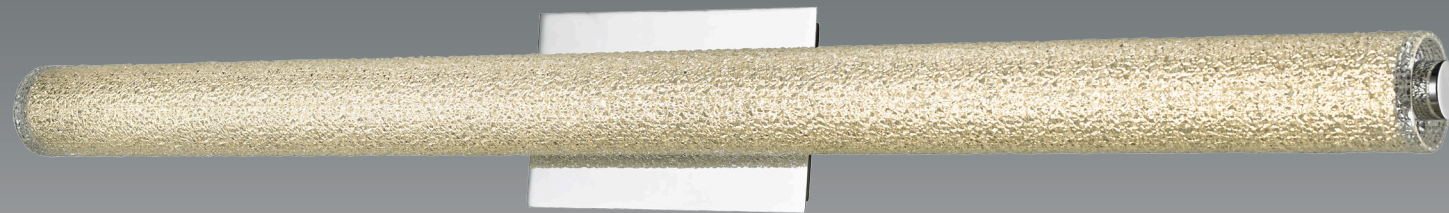

20096WV-CH | 1 x 46w LED 3000k 90+ CRI | Total Wattage 46w | 3680 Initial Lm | 3400 Delivered Lm | H 2.4" o.a.h 4.5" L 39.2" Ext 3.8"