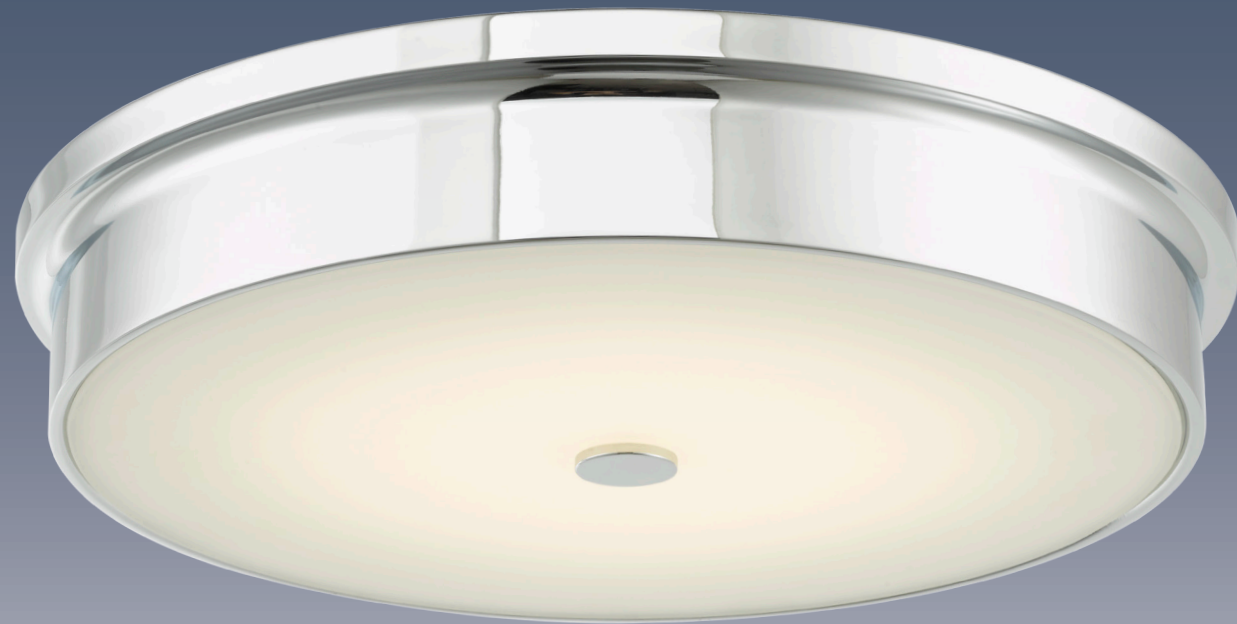

30098FM-BN | 1 x 20w LED 3000k 90+ CRI | Total Wattage 20w | 1600 Initial Lm | 1200 Delivered Lm | D 15.0" H 3.2"