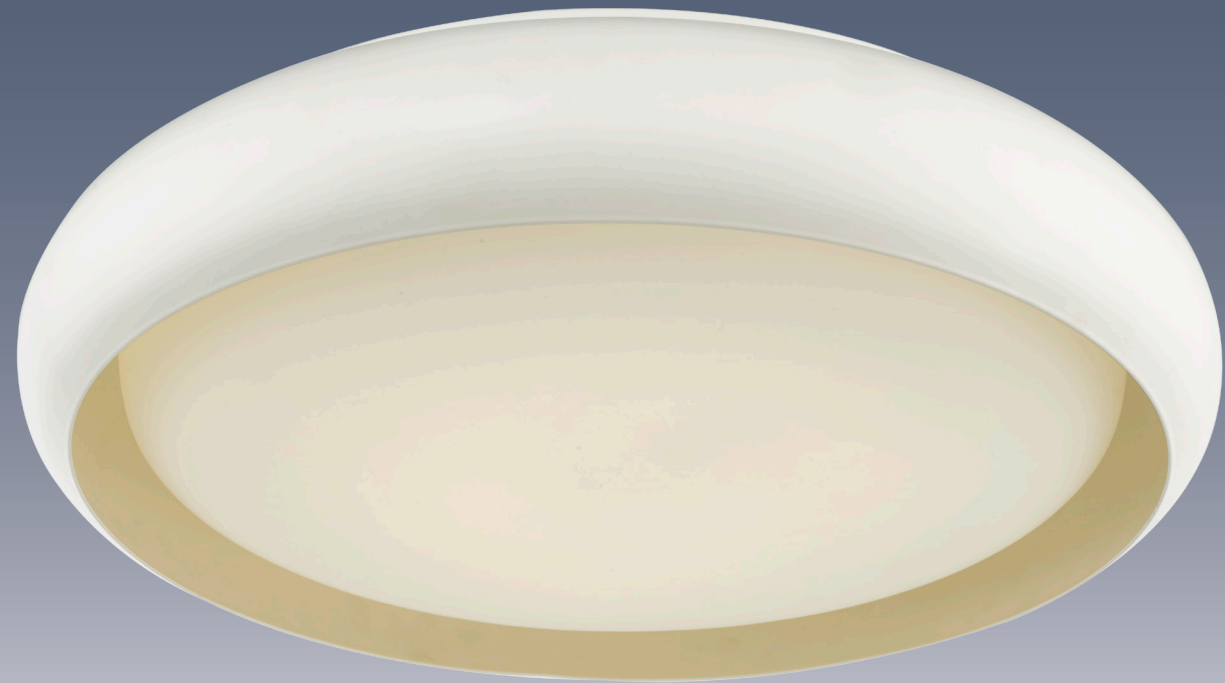

30061FM-WH | 1 x 29w LED 3000k 90+ CRI | Total Wattage 29w | 2320 Initial Lm | 2000 Delivered Lm | D 18.1" H 4.1"