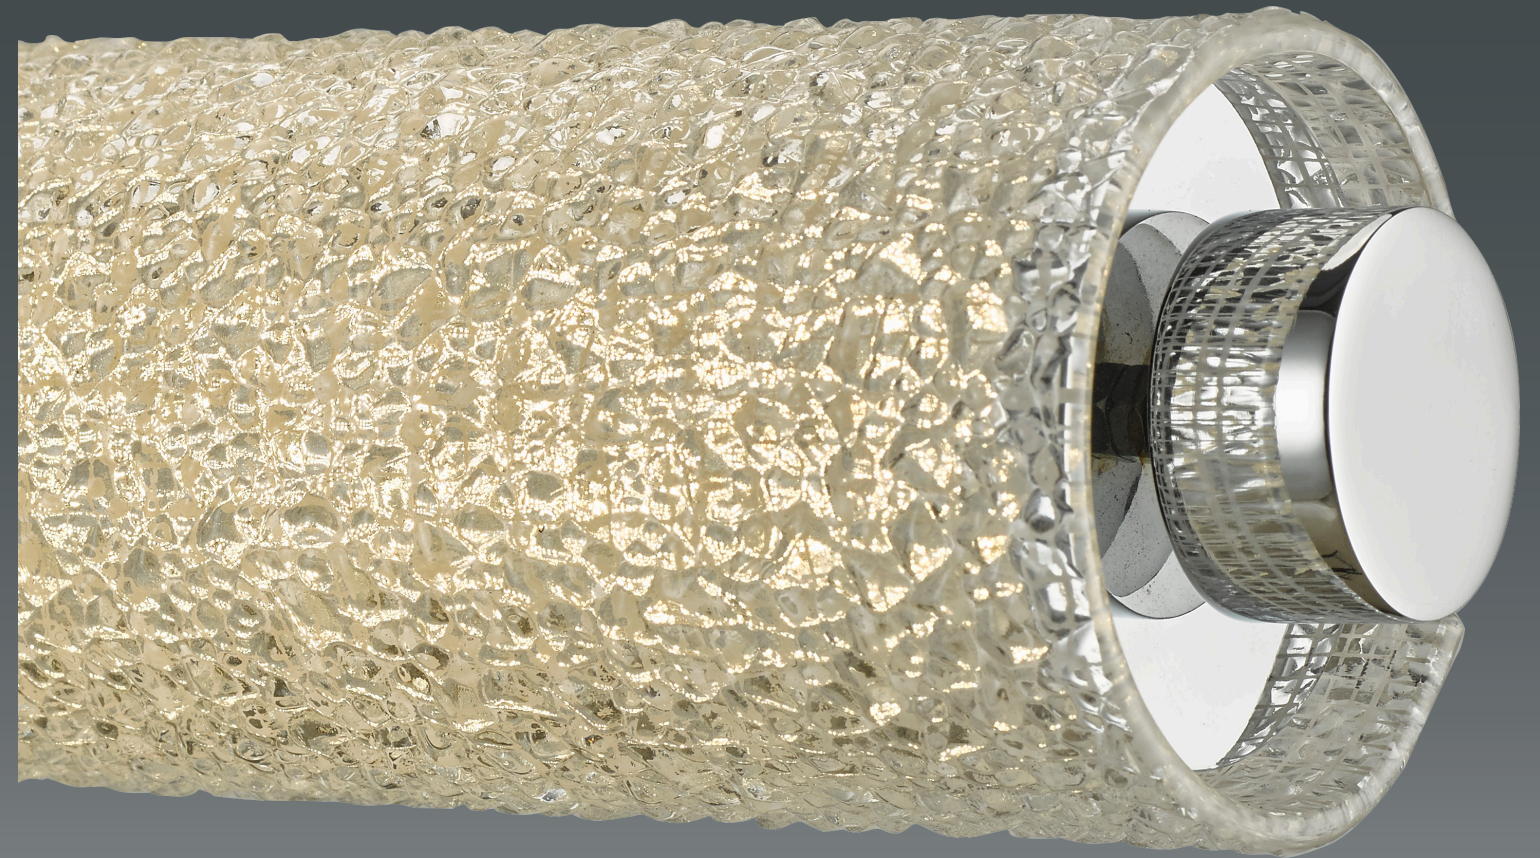

Finish Available: BN-Brushed Nickel • CH-Chrome
Diffuser: White Acrylic
Rated Life: 50,000hrs
Binning: MacAdam Ellipse Step 1-5
Certification: cETL • Damp Location • Wall Mount only
Dimmable: Compatible with most dimmers