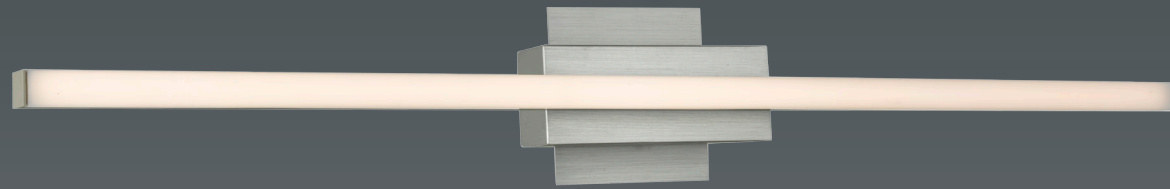

20021WV-BA | 1 x 16w 3000k LED 90+ CRI | Total Wattage 16w | 1280 Initial Lm | 1060 Delivered Lm | H 0.8" W 0.8" L 31.5" Ext 2.2"