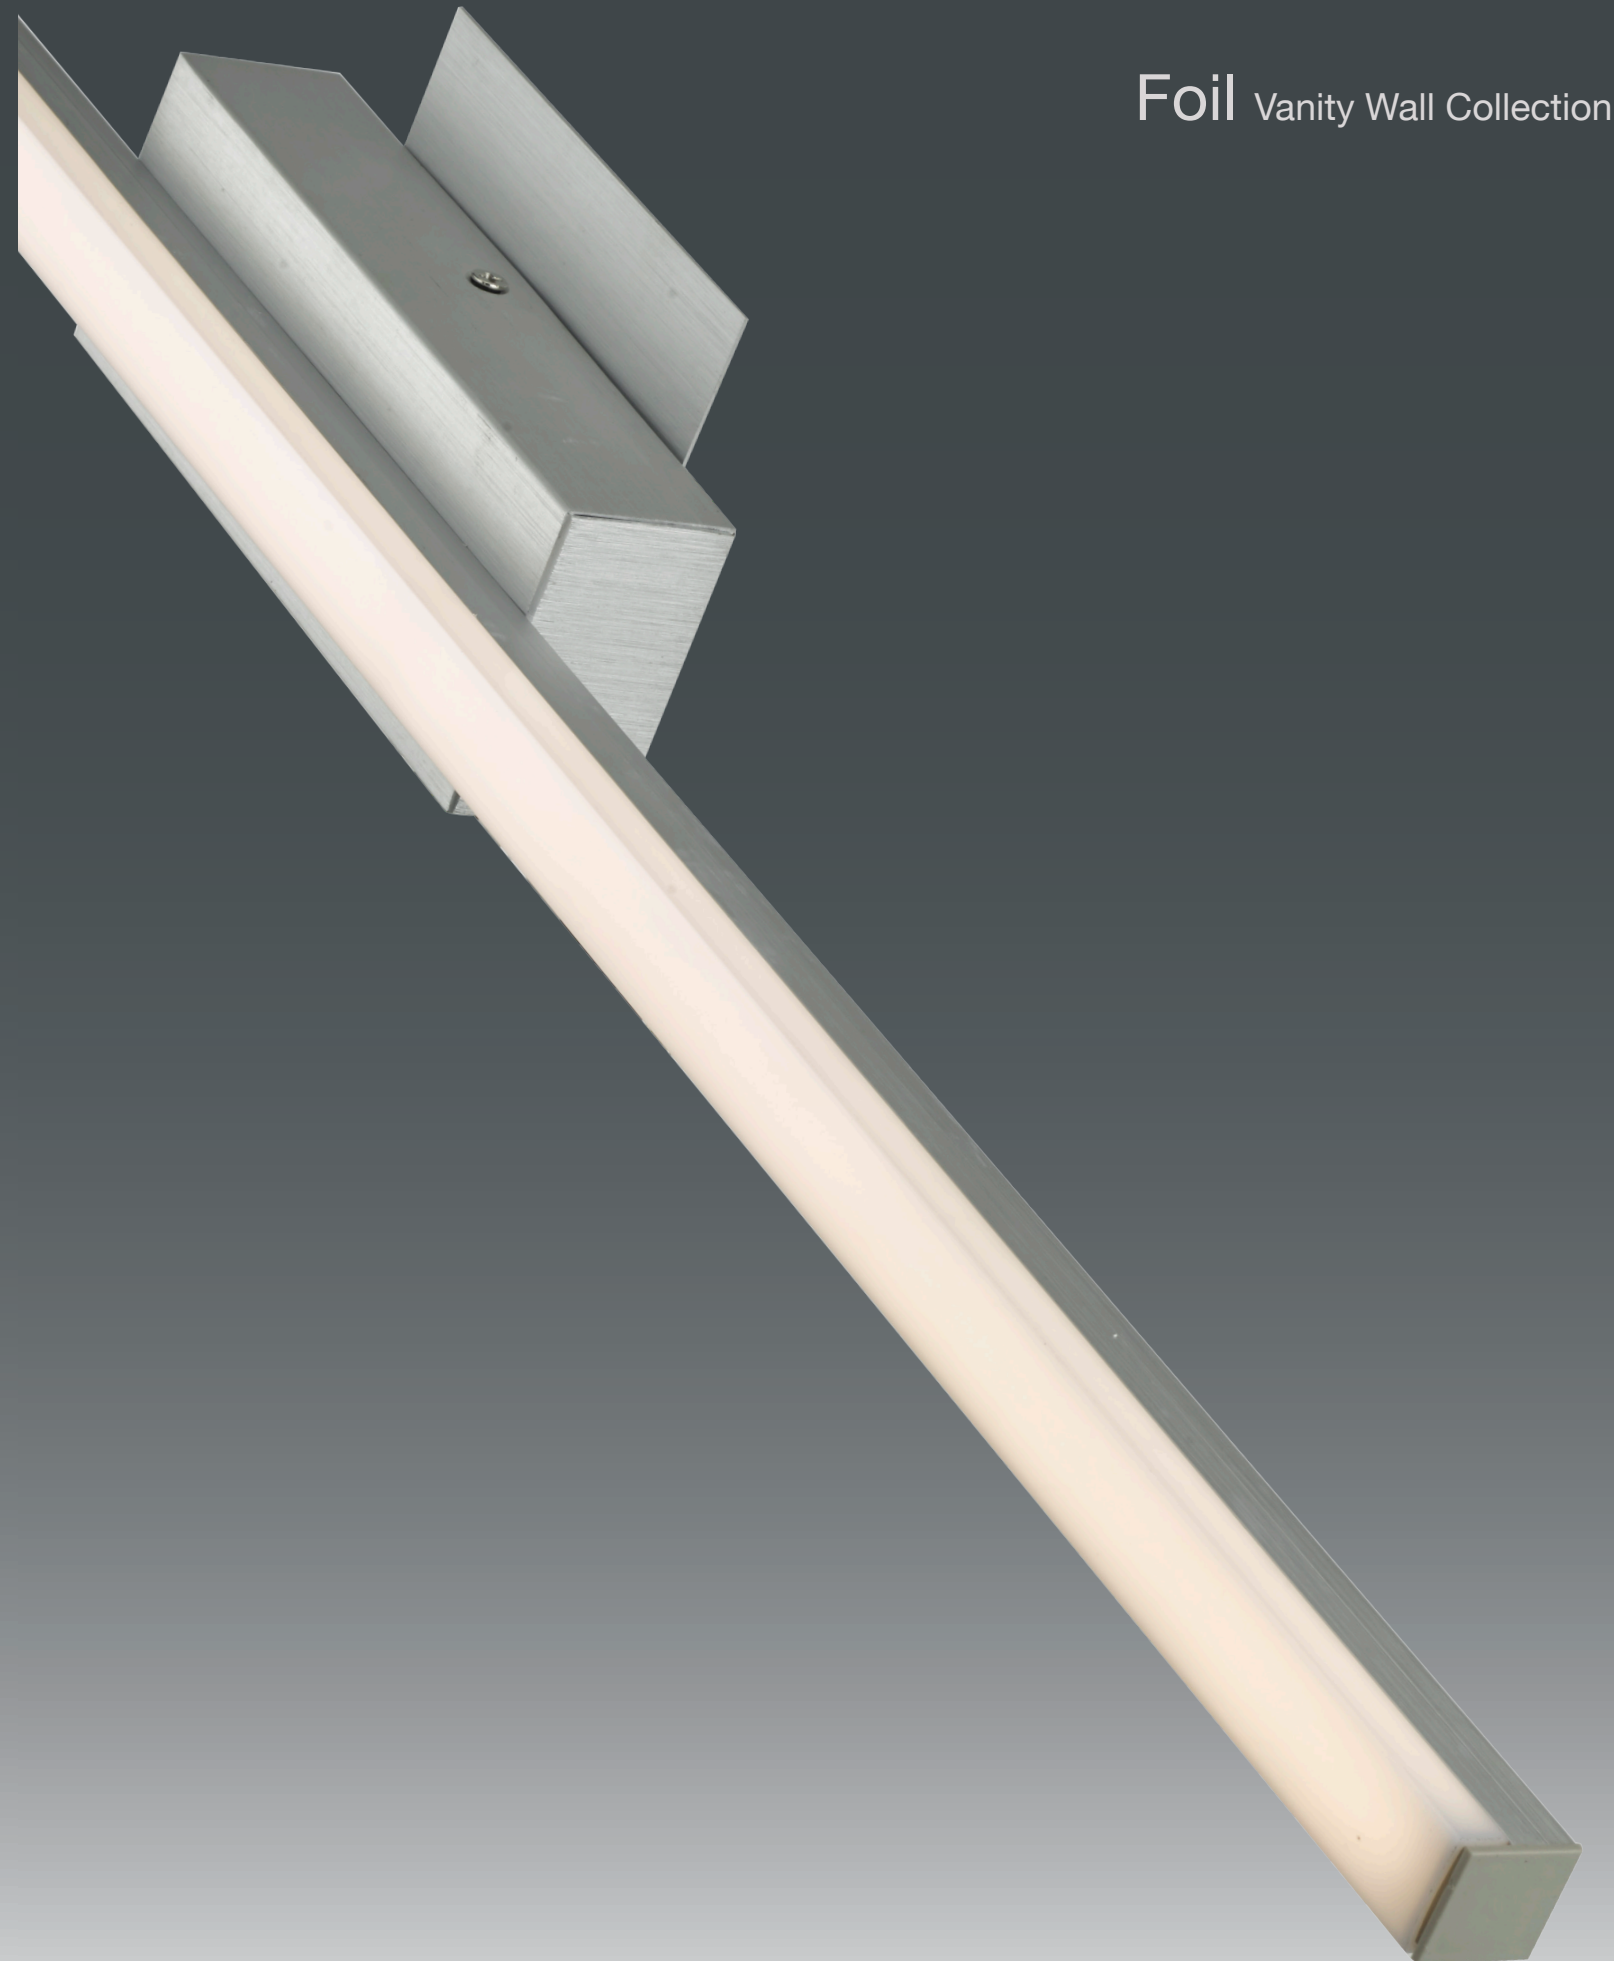

The Foil series of vanity wall fixtures are produced from aluminum extrusion and hand brushed to provide a unique textured look. With matching acrylic diffuser and mountable in horizontally or vertically. Supplied with high output DC LED engines and fully dimmable driver

The Blaze series of vanity wall fixtures designed to be ultra slim and projecting less than 2½” from the surface. The frosted diffuser with a clear glass edge and high output LED engine provides a surreal effect. Mountable horizontally or vertically and dimmable with regular dimmers.