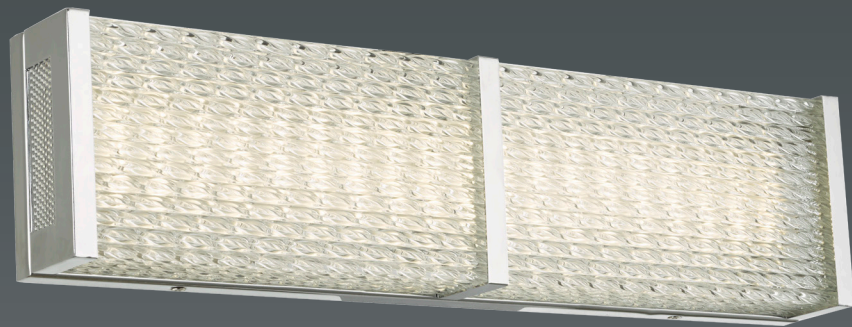

20055WV-CH | 1 x 16w LED 3000k 90+ CRI | Total Wattage 16w | 1280 Initial Lm | 1100 Delivered Lm | H 4.5" L 18.2" Ext 2.5"