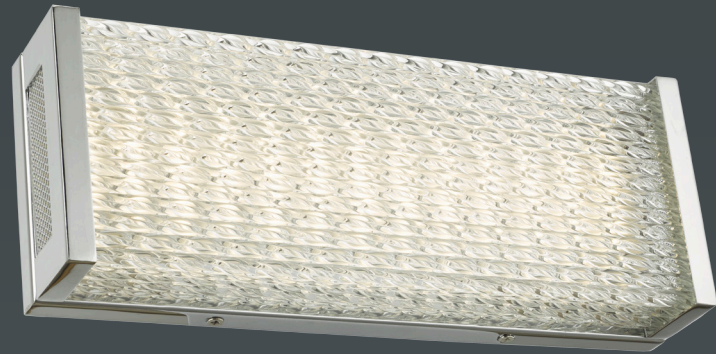

The Evoked collection of vanity wall fixtures with clear twisted crystal rods provides a dazzling effect. Ultra slim profile and high output fully dimmable LED's makes these fixtures Compatible with most dimmers gems in any application.

20054WV-CH | 1 x 10w LED 3000k 90+ CRI | Total Wattage 10w | 800 Initial Lm | 700 Delivered Lm | H 4.5" L 11.9" Ext 2.3"