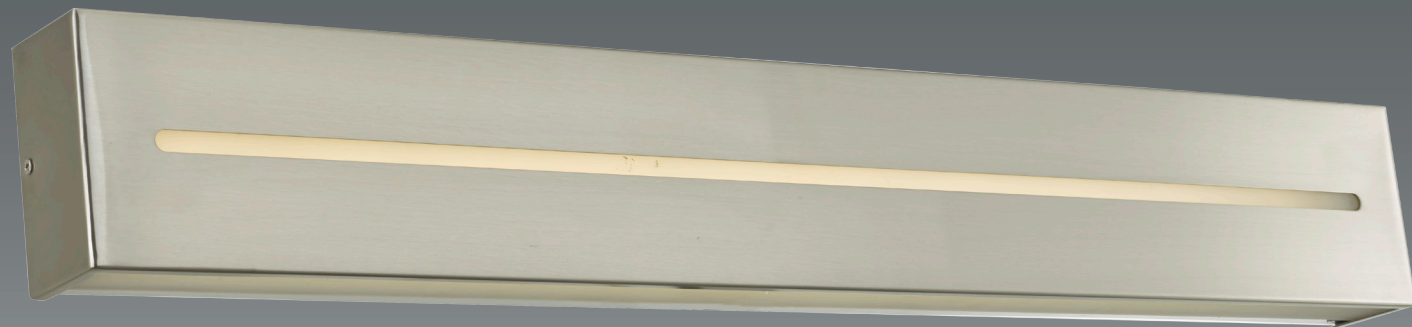

20068WV-BN | 1 x 32w LED 3000k 90+ CRI | Total Wattage 32w | 2560 Initial Lm | 2300 Delivered Lm | H 4.5" L 32.0" Ext 2.5"