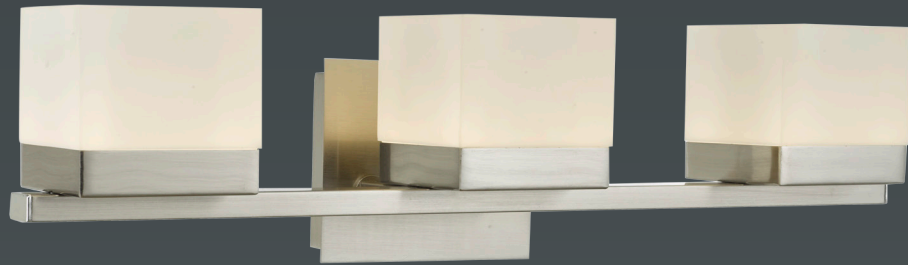

The Cubic series of vanity wall fixtures are produced from thick acrylic material and complemented with high output edge lit and fully dimmable LED engines to provide a distinct and compelling effect. Mountable either facing up or down, this avant-garde collection is a sure fit in any bathroom.

20023WV-BN | 3 x 5.6w LED 3000k 90+ CRI | Total Wattage 16.8w | 1344 Initial Lm | 1000 Delivered Lm | H 3.9" L 22.4" Ext 6.3"