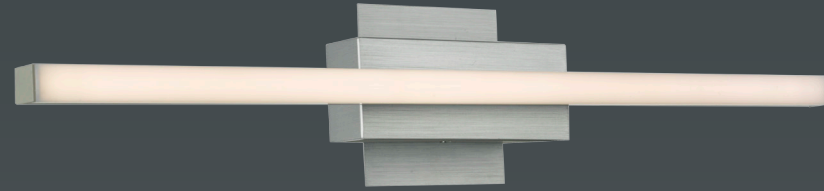

The Foil series of vanity wall fixtures are produced from aluminum extrusion and hand brushed to provide a unique textured look. With matching acrylic diffuser and mountable in horizontally or vertically. Supplied with high output DC LED engines and fully dimmable driver

20020WV-BA | 1 x 12w 3000k LED 90+ CRI | Total Wattage 12w | 960 Initial Lm | 800 Delivered Lm | H 0.8" W 0.8" L 23.8" Ext 2.2"