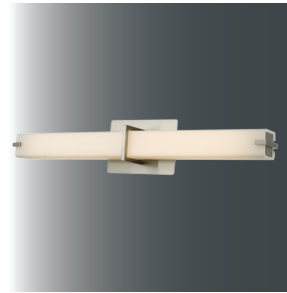

Squire Pg 16