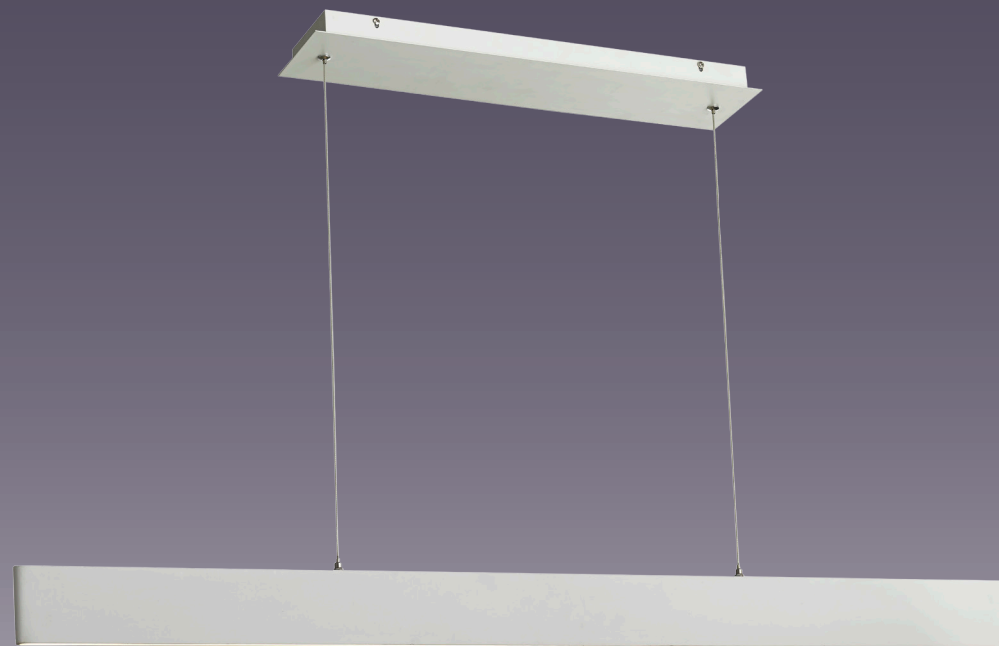

10095PN-BA | 5w + 16w LED 3000k 90+ CRI | Total Wattage 21w | 1680 Initial Lm | 1344 Delivered Lm | H 3.2" o.a.h 10 to 120" W 32"

Finish Available: BA-Brushed Aluminum • BB-Brushed Bronze
Diffuser: White Acrylic
Rated Life: 50,000hrs
Binning: MacAdam Ellipse Step 1-5
Certification: cETL • Damp Location • Ceiling Mount only
Dimmable: Compatible with most dimmers