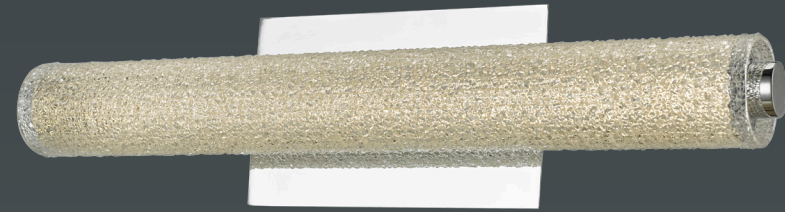

The Radius series of vanity wall fixtures with hand blown diamond glass tubes resonates light from their high output LED's. Creating a warm and sensual effect.

20094WV-CH | 1 x 16w LED 3000k 90+ CRI | Total Wattage 16w | 1280 Initial Lm | 1100 Delivered Lm | D 2.4" o.a.h 4.5" L 20" Ext 3.8"