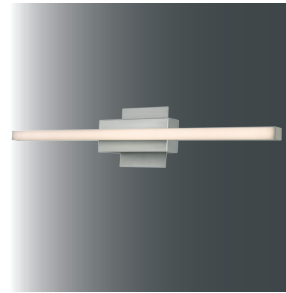

Graphical Index

FOIL Pg 18

Numerical Index

Model	Finish	Pg#
20001WV-BA	Brushed Aluminum	6
20001WV-BB	Brushed Bronze	6
20002WV-BA	Brushed Aluminum	6
20002WV-BB	Brushed Bronze	6
20003WV-BA	Brushed Aluminum	6
20003WV-BB	Brushed Bronze	6
10095PN-BA	Brushed Aluminum	8
10095PN-BB	Brushed Bronze	8
10096PN-BA	Brushed Aluminum	8
10096PN-BB	Brushed Bronze	8
20020WV-BA	Brushed Aluminum	18
20021WV-BA	Brushed Aluminum	18
20022WV-BA	Brushed Aluminum	18
20022WV-BZ	Bronze	18
20023FM-BN	Brushed Nickel	28
20023FM-BZ	Bronze	28
20024WV-BN	Brushed Nickel	28
20024WV-BZ	Bronze	28
20025WV-BN	Brushed Nickel	28
20025WV-BZ	Bronze	28
20027WV-BN	Brushed Nickel	20
20027WV-CH	Chrome	20
20028WV-BN	Brushed Nickel	20
20028WV-CH	Chrome	20
20030WV-CH	Chrome	12
20031WV-CH	Chrome	12
20034WV-CH	Chrome	14
20035WV-CH	Chrome	14
20054WV-CH	Chrome	22
20055WV-CH	Chrome	22
20056WV-CH	Chrome	22
20060WV-CH	Chrome	24
20061WV-CH	Chrome	24
20062WV-CH	Chrome	24
20067WV-BN	Brushed Nickel	26
20067WV-CH	Chrome	26
20068WV-BN	Brushed Nickel	26
20068WV-CH	Chrome	26