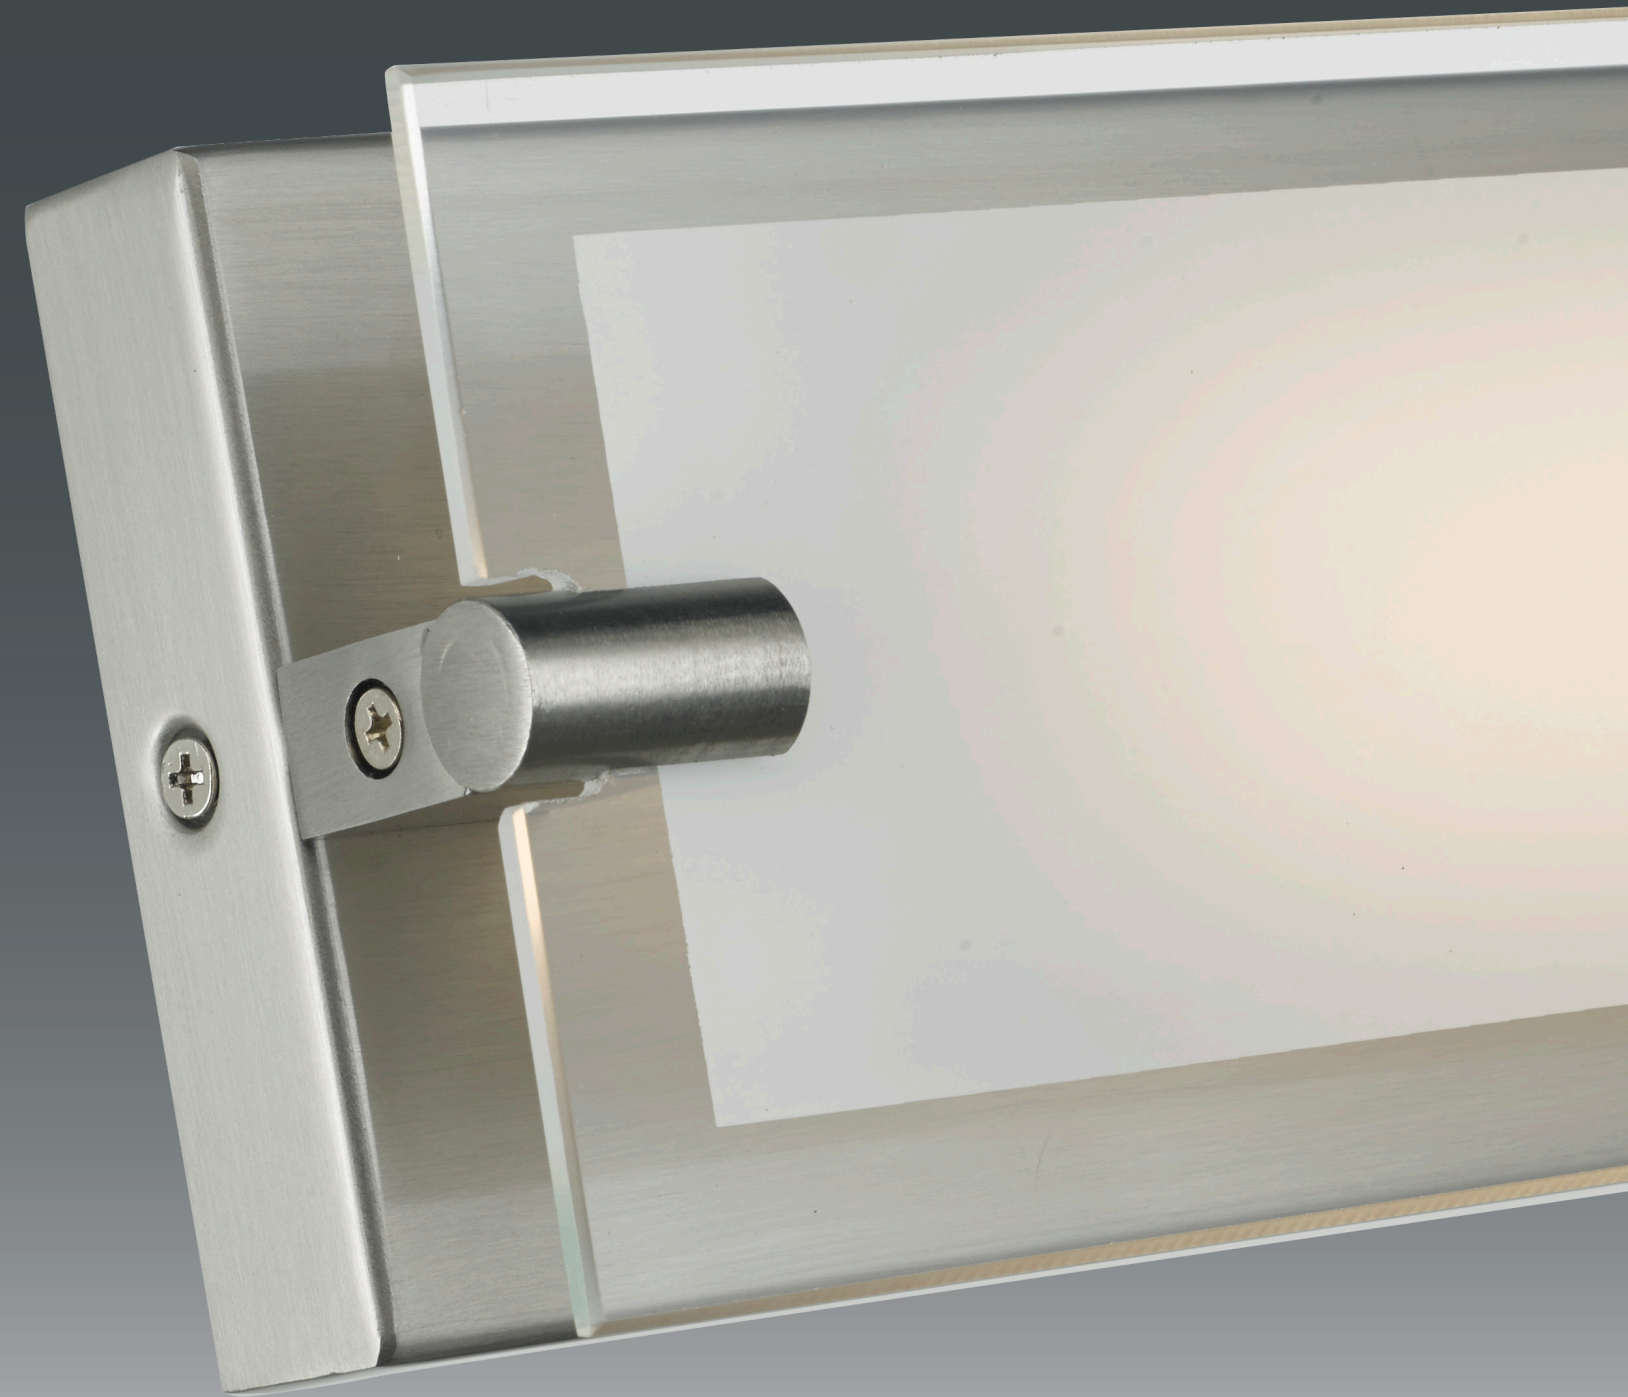

Finish Available: CH-Chrome • BN-Brushed Nickel
Diffuser: Frosted Glass
Rated Life: 50,000hrs
Binning: MacAdam Ellipse Step 1-5
Certification: cETL • Damp Location • Wall Mount only
Dimmable: Compatible with most dimmers