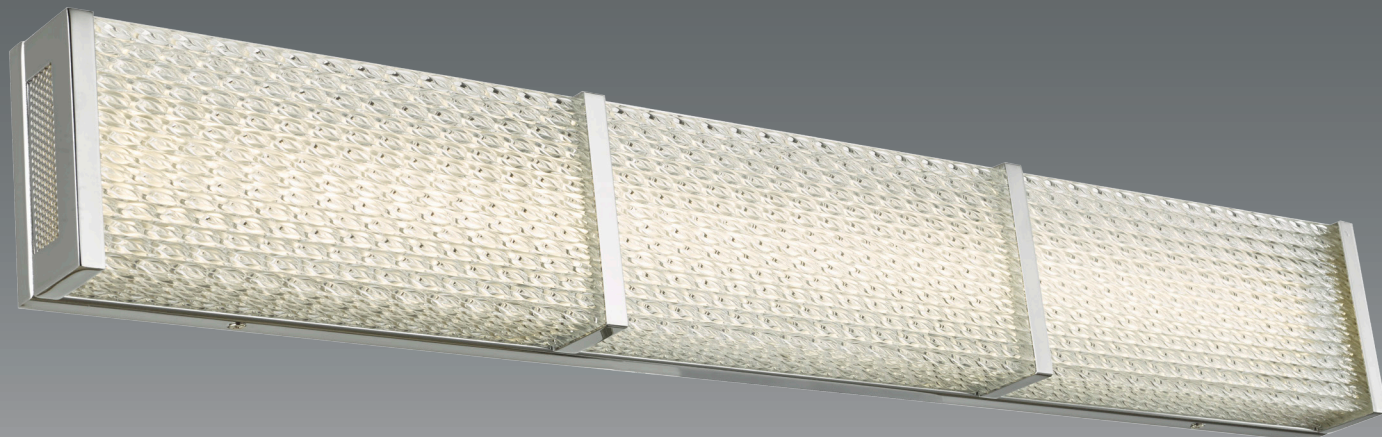

20056WV-CH | 1 x 32w LED 3000k 90+ CRI | Total Wattage 32w | 2560 Initial Lm | 2200 Delivered Lm | H 4.5" L 31.6" Ext 2.5"