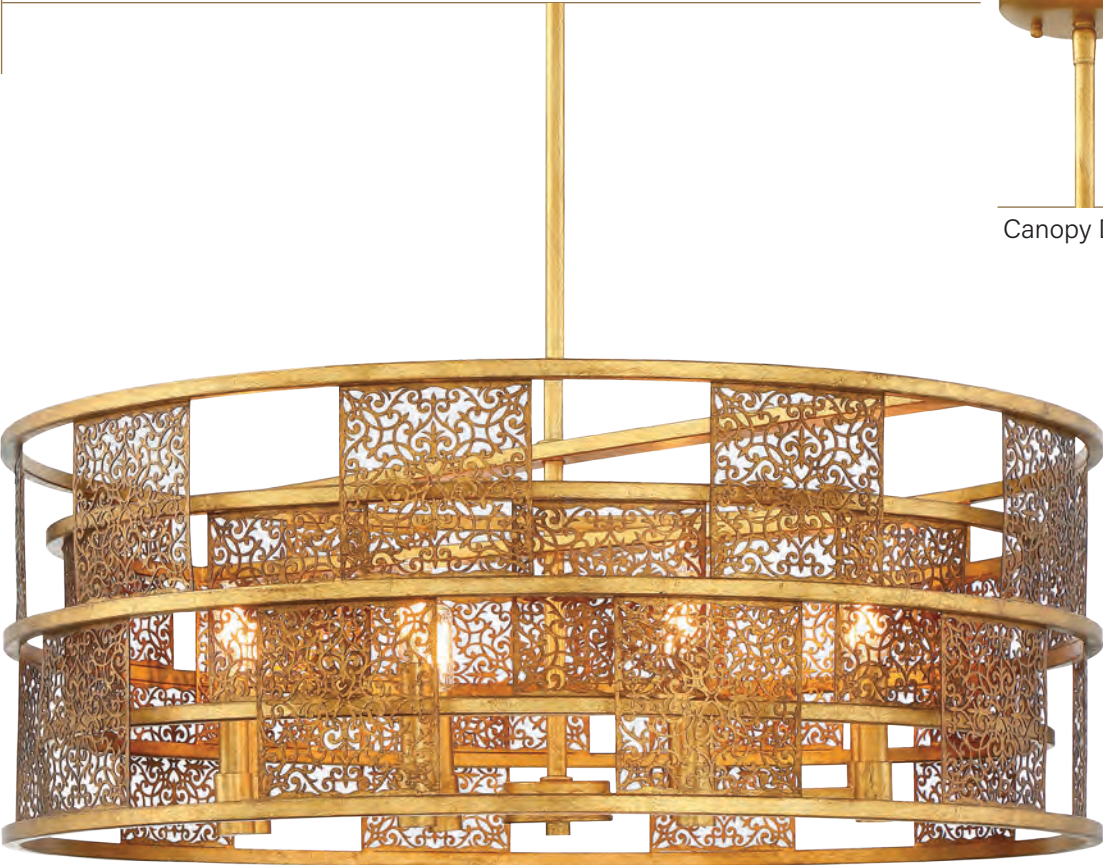

*Items are ADA Compliant

CORONADE

COLLECTION

A bold and regal gold geometric metal shade pleated to surround a clean cluster of light sets a tone of elegance.

A. Six Light Drum Pendant (Convertible to Semi Flush)

BRYNHURST

COLLECTION

Playful and eclectic, the layered look and Autumn Gold Leaf pattern of the Brynhurst collection exudes elegance.

BRYNHURST

COLLECTION

Playful and eclectic, the layered look and Autumn Gold Leaf pattern of the Brynhurst collection exudes elegance.

A. Eight Light Pendant

Canopy Detail

B. Six Light Pendant

DETAILS

A. N7748-702	32"D x 22"H	8/60W Candelabra Base	Autumn Gold Leaf Finish
B. N7746-702	24"D x 20"H	6/60W Candelabra Base	

BLAIRMOR

COLLECTION

Clean and sophisticated, the Blairmoor family impresses with interlocking Honey Gold squares and Faux Silk shades.