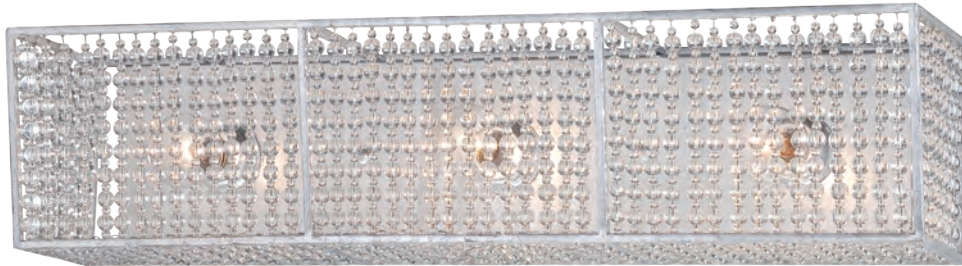

SAYBROOK COLLECTION

A. One Light Bath

B. Two Light Bath

C. Three Light Bath

D. Four Light Bath

DETAILS

A. N2731-598	6½"W x 10"H x 5½"Ext.	1/60W G16½ Candelabra Base	Glass Beads	Catalina Silver Finish
B. N2732-598	16½"W x 6"H x 5½"Ext.	2/60W G16½ Candelabra Base		
C. N2733-598	24½"W x 6"H x 5½"Ext.	3/60W G16½ Candelabra Base		
D. N2734-598	32½"W x 6"H x 5½"Ext.	4/60W G16½ Candelabra Base		