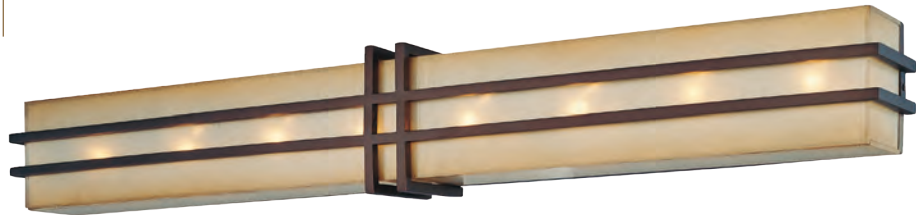

C. Eight Light Bath