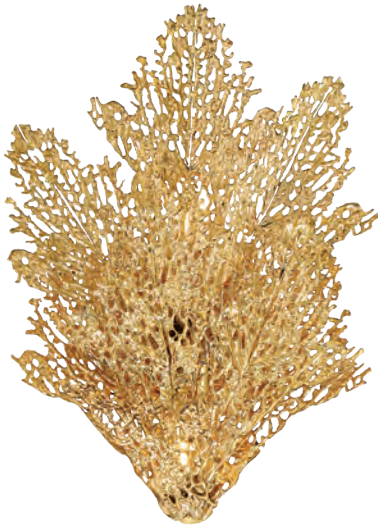

CONTEMPORARY

WALL SCONCE COLLECTION

A. Two Light Wall Sconce