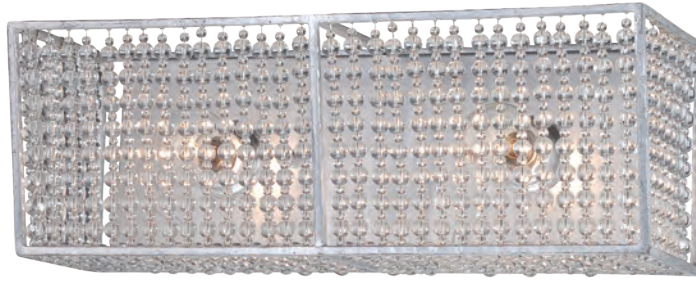

C. Three Light Bath

D. Four Light Bath

DETAILS

A. N2731-598	6½"W x 10"H x 5½"Ext.	1/60W G16½ Candelabra Base	Glass Beads	Catalina Silver Finish
B. N2732-598	16½"W x 6"H x 5½"Ext.	2/60W G16½ Candelabra Base		
C. N2733-598	24½"W x 6"H x 5½"Ext.	3/60W G16½ Candelabra Base		
D. N2734-598	32½"W x 6"H x 5½"Ext.	4/60W G16½ Candelabra Base