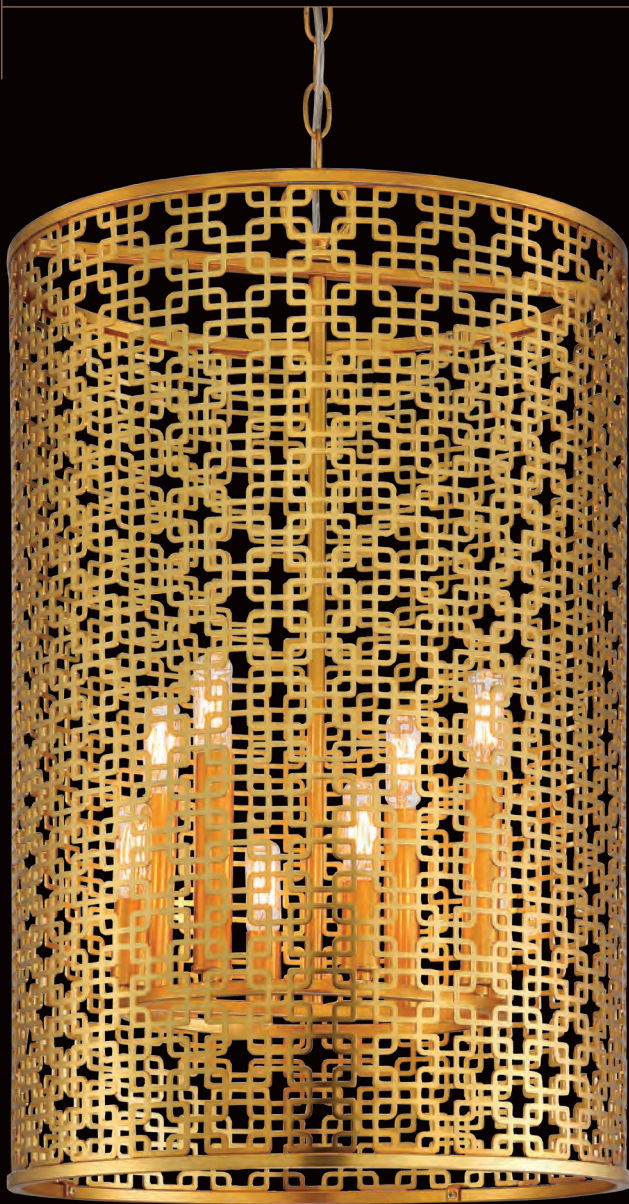

*Items are ADA Compliant

CORONADE

COLLECTION

A bold and regal gold geometric metal shade pleated to surround a clean cluster of light sets a tone of elegance.

A. Six Light Drum Pendant (Convertible to Semi Flush)

A. Eight Light Pendant

Canopy Detail

B. Six Light Pendant

DETAILS

A. N7748-702	32"D x 22"H	8/60W Candelabra Base	Autumn Gold Leaf Finish
B. N7746-702	24"D x 20"H	6/60W Candelabra Base	

BLAIRMOR

COLLECTION

Clean and sophisticated, the Blairmoor family impresses with interlocking Honey Gold squares and Faux Silk shades.

A. Eight Light Pendant

B. Eight Light Pendant

C. Four Light Pendant

DETAILS

A. N7789-248	30"D x 20"H	8/60W Candelabra Base	Honey Gold Finish
B. N7787-248	16½"D x 28¾"H		
C. N7785-248	11¼"D x 20¼"H	4/60W Candelabra Base	