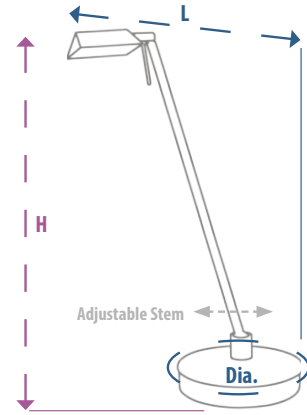

Adjustable Portable Lights
Measurements:
Dia. x H or L x W x H
Adjustable to # "L" # "H" Max.