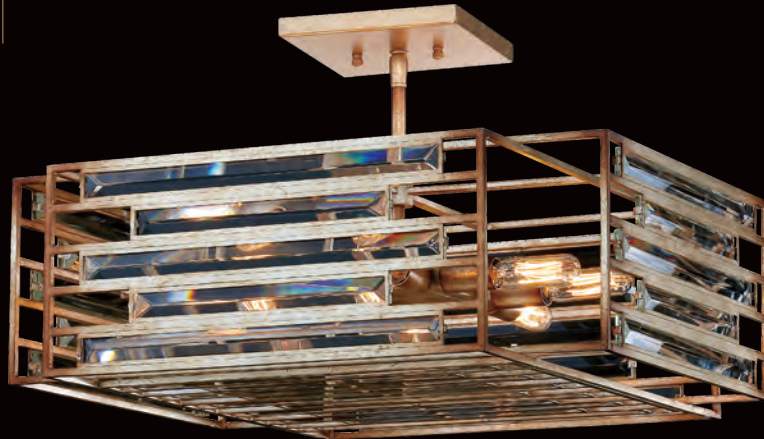

D. Eight Light Semi Flush

Convertible to Pendant

DETAILS

A. N7728-710	18" Sq. x 26¼"H	8/60W Candelabra Base	K9 Crystal Accents	Skyline Gold Leaf Finish
B. N7724-710	14¼" Sq. x 20¾"H	4/60W Candelabra Base		
C. N7723-710*	8"W x 20½"H x 4"Ext.	3/60W Candelabra Base		
D. N7727-710	20¼" Sq. x 17½"H	8/60W Candelabra Base		

*Item is ADA Compliant