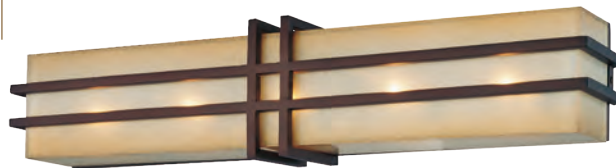

D. Five Light Bath

DETAILS

A. N6961-1-267B	5¼"W x 23"H x 7½"Ext.	1/100W Medium Base	Brushed Caramel Silk Glass Diffuser	Cimarron Bronze Finish
B. N6959-1-267B	40½"L x 12"H x 15½"Ext.	4/100W Medium Base		
C. N2958-1-267B	37"W x 5¼"H x 4"Ext.	8/60W Medium Base		
D. N2955-1-267B	25"W x 5¼"H x 4"Ext.	5/60W Medium Base