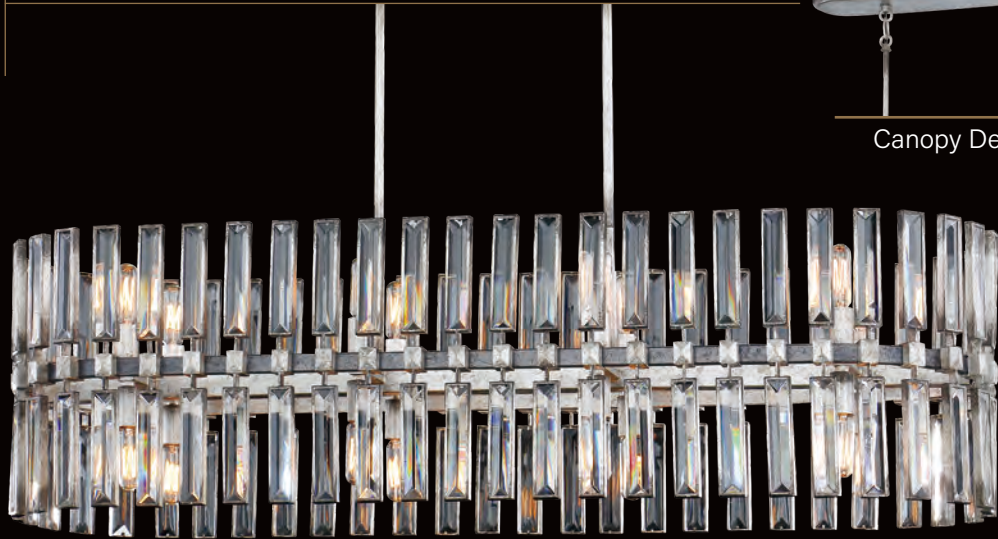

B. Sixteen Light Island