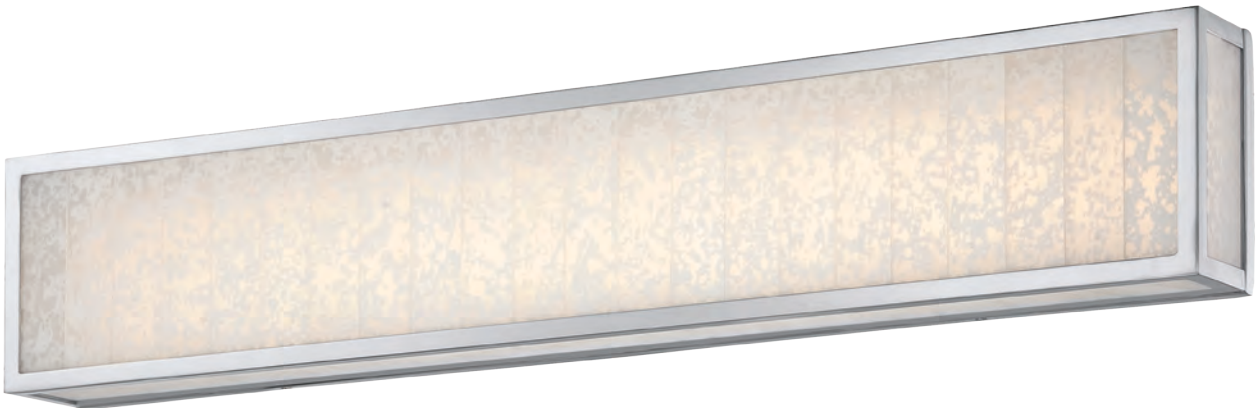

D. LED Bath

DETAILS

A. N1741-613-L*	9¾"W x 6"H x 3"Ext.	14W LED - 748 Lumens	Lake Frost Glass Panels	Polished Nickel Finish
B. N1742-613-L*	16¼"W x 6"H x 3"Ext.	26W LED - 1183 Lumens		
C. N1743-613-L*	23½"W x 6"H x 3"Ext.	33W LED - 1764 Lumens		
D. N1744-613-L*	32"W x 6"H x 3"Ext.	39W LED - 1877 Lumens		

*Items are ADA Compliant