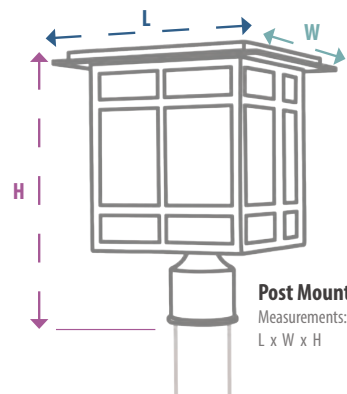

Post Mount Lights
Measurements:
Dia. x H

Post Mount Lights
Measurements:
L x W x H