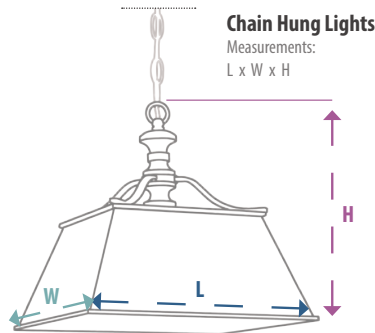

Chain Hung Lights
Measurements:
L x W x H