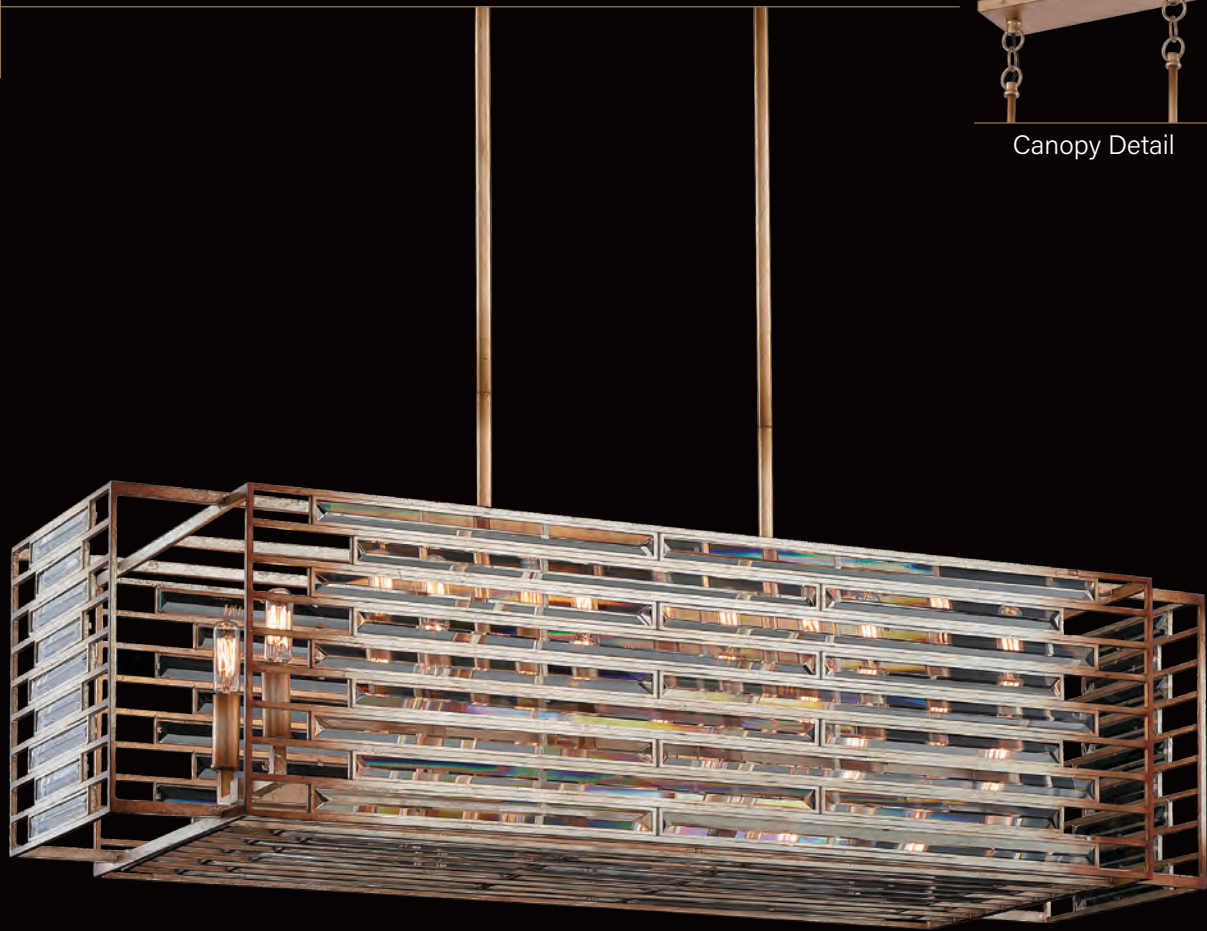

RUXTON HALL

COLLECTION

A. Twelve Light Island

Canopy Detail