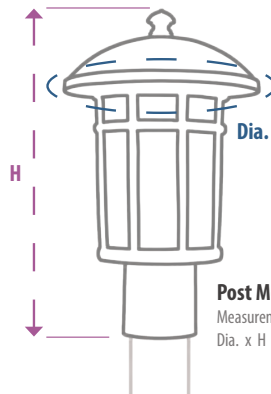

Post Mount Lights
Measurements:
Dia. x H