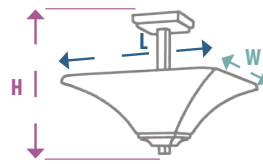

Ceiling Mount Lights
Measurements:
L x W x H