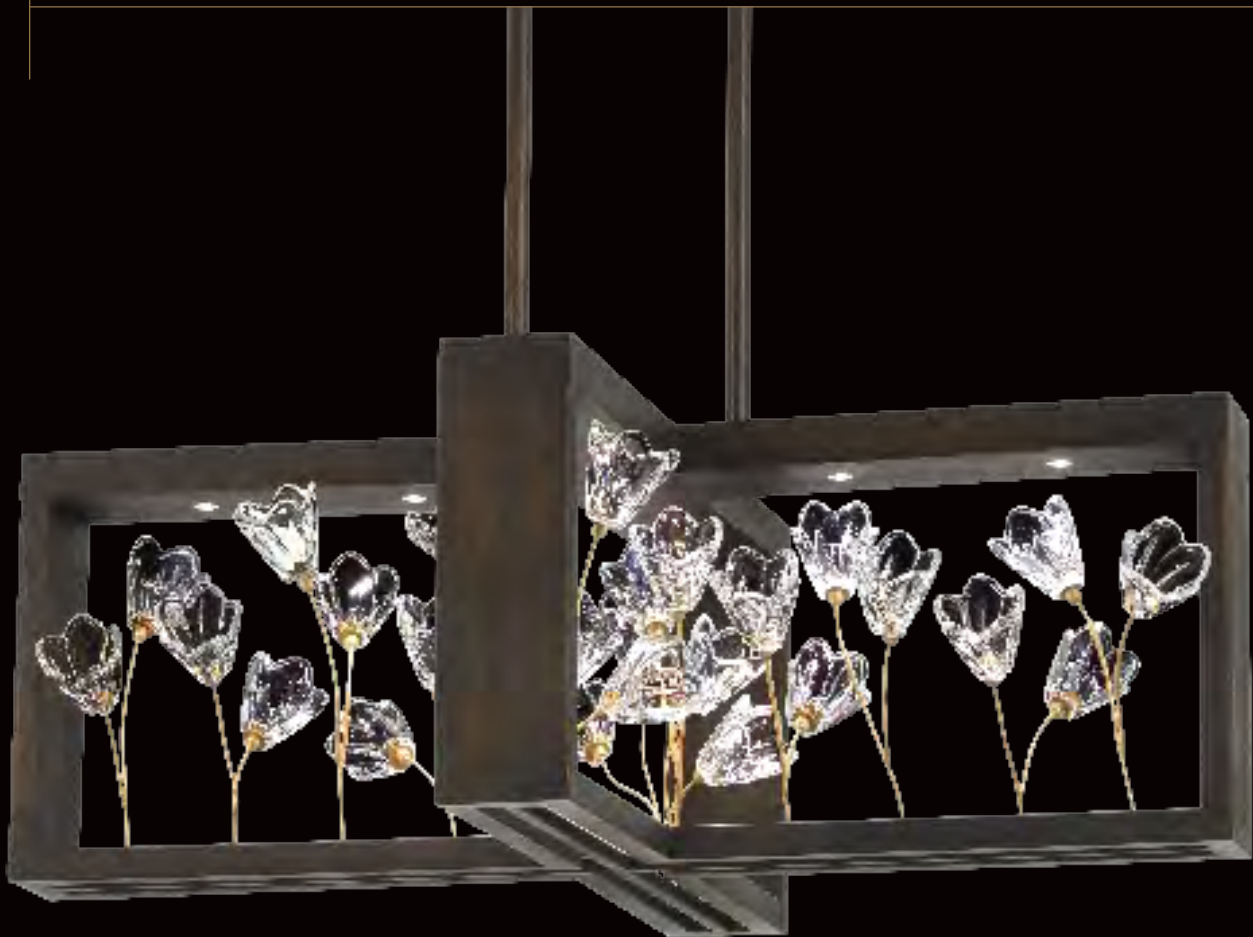

METROPOLITAN® ARTISAN
Page 238-279

WALL SCONCES
Page 280-305

OVER SIZED WALL SCONCES
Page 306-314

CONTEMPORARY
&
REFINED

MAISON DES FLEURS

COLLECTION

Alternating clear glass flowers with Empire Gold stems are delicately gathered in an artistic arrangement surrounded by a robust Regal Bronze frame. Circular LED spot lights provide a sophisticated ambiance, reminiscent of a morning in the French countryside.

MAISON DES FLEURS

COLLECTION

Alternating clear glass flowers with Empire Gold stems are delicately gathered in an artistic arrangement surrounded by a robust Regal Bronze frame. Circular LED spot lights provide a sophisticated ambiance, reminiscent of a morning in the French countryside.

A. Seven Light Chandelier

B. Four Light Pendant

DETAILS

A. N7965-730-L	30"W x 10 $\frac{3}{4}$ "H x 22"Ext.	7/6W LED	Clear Flower Glass	Regal Bronze with Empire Gold Leaf
B. N7963-730-L	18 $\frac{1}{4}$ "Sq. x 23"H	4/6W LED		