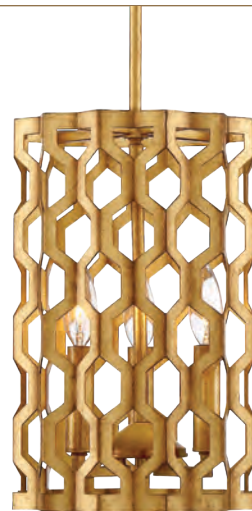

*Items are ADA Compliant

CORONADE

COLLECTION

A bold and regal gold geometric metal shade pleated to surround a clean cluster of light sets a tone of elegance.

A. Six Light Drum Pendant (Convertible to Semi Flush)

Canopy Detail

B. Six Light Drum Pendant

C. Four Light Drum Pendant

D. Four Light Semi Flush (Convertible to Pendant)

DETAILS

A. N6776-293	26"D x 13½"H (Up to 60"H max.)	6/60W Candelabra Base	Pandora Gold Leaf Finish
B. N6775-293	22"D x 11"H (Up to 57¾"H max.)		
C. N6773-293	18"D x 11"H (Up to 57¾"H max.)	4/60W Candelabra Base	
D. N6772-293	16"D x 12¾"H (Up to 54"H max.)		

CORONA DE

COLLECTION

A. Ten Light Island

B. Four Light Pendant

C. Four Light Pendant

D. Three Light Mini Pendant

DETAILS

A. N6778-293	40¼"L x 14"W x 11"H (Up to 55"H max.)	10/60W Candelabra Base	Pandora Gold Leaf Finish
B. N6774-293	16½"D x 25½"H (Up to 70¾"H max.)	4/60W Candelabra Base	
C. N6771-293	12"D x 18"H (Up to 63½"H max.)	3/60W Candelabra Base	
D. N6770-293	9"D x 14"H (Up to 63½"H max.)	3/60W Candelabra Base	