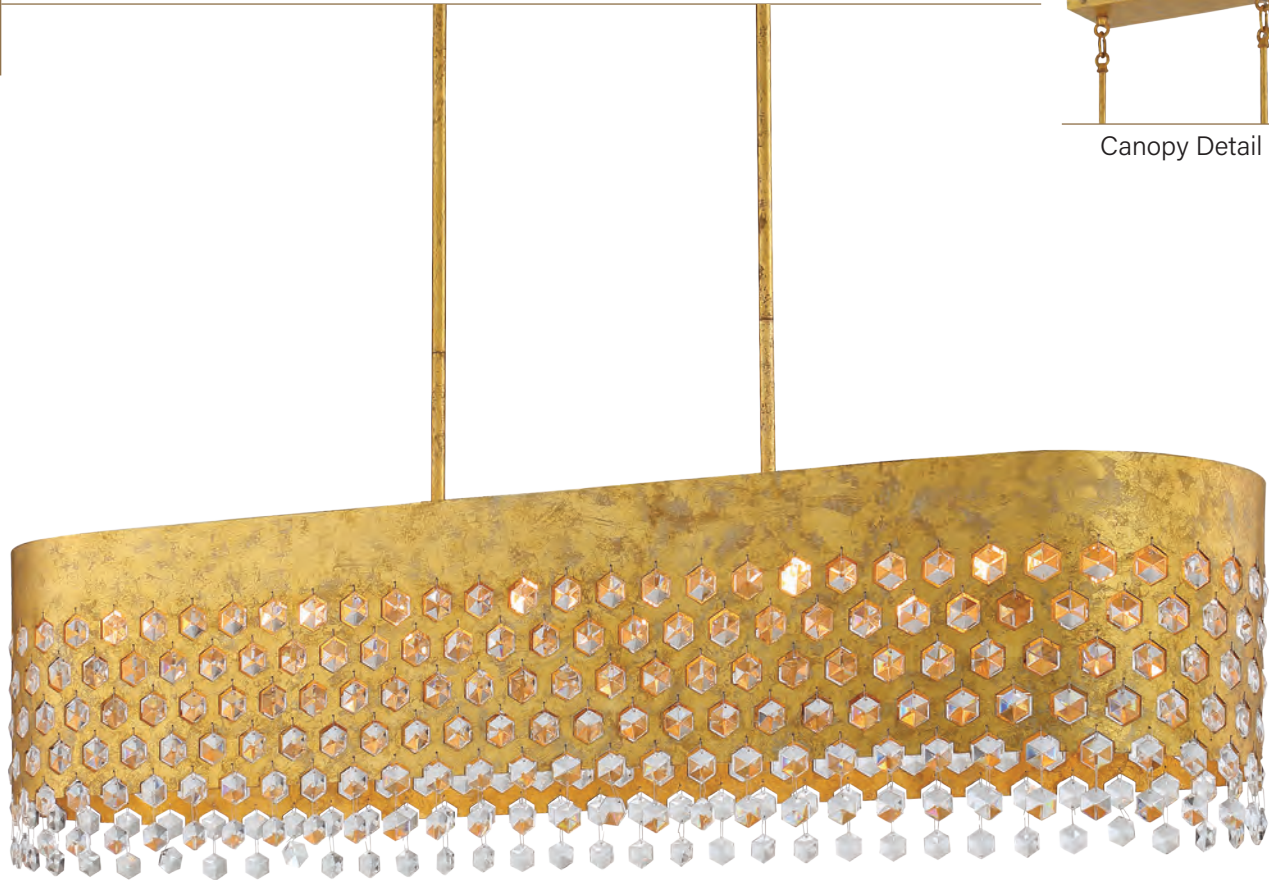

*Items are ADA Compliant

CORONADE

COLLECTION

A bold and regal gold geometric metal shade pleated to surround a clean cluster of light sets a tone of elegance.

A. Six Light Drum Pendant (Convertible to Semi Flush)

C. Six Light Pendant

Canopy Detail

DETAILS

A. N7652-705	32"D x 31¼"H	6/60W Candelabra Base	Clear Crystal Accents	Glitz Gold Leaf Finish
B. N7654-705	14½"D x 27¼"H	4/60W Candelabra Base		
C. N7656-705	18¼"D x 20"H	6/60W Candelabra Base		

KINGSMONT

COLLECTION

A. Ten Light Island

Canopy Detail

B. Ten Light Pendant

C. Eight Light Pendant

DETAILS

A. N7655-705	42"L x 14"W x 15"H	10/60W Candelabra Base	Clear Crystal Accents	Glitz Gold Leaf Finish
B. N7659-705	32"D x 20½"H			
C. N7658-705	24"D x 20"H	8/60W Candelabra Base		