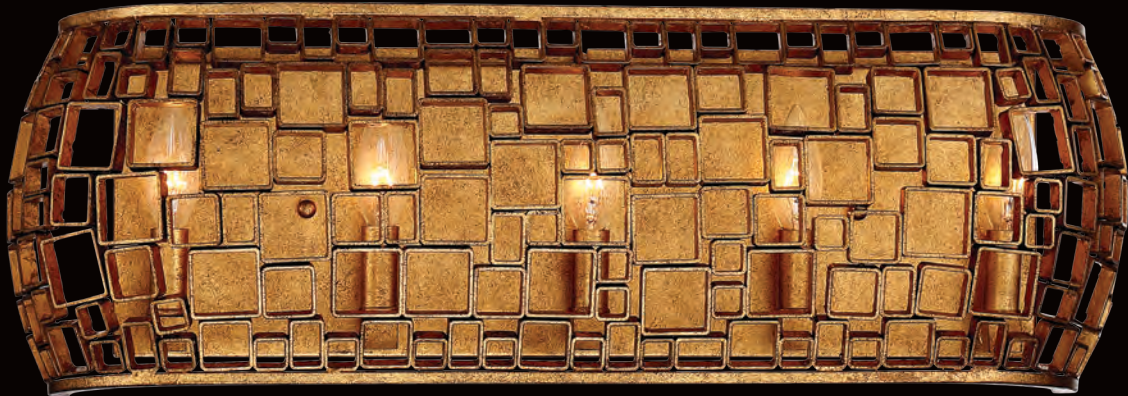

Canopy Detail

DETAILS

A. N7137-597	32"D x 10½"H (Up to 55½"H max.)	8/60W Candelabra Base	Halcyon Gold Finish
B. N7132-597	7½"W x 13½"H x 5¼"Ext.	2/60W Candelabra Base	
C. N1375-597	26"W x 8¾"H x 5¼"Ext.	5/60W Candelabra Base