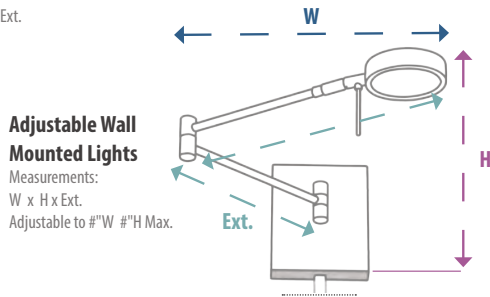

Adjustable Wall Mounted Lights
Measurements:
W x H x Ext.
Adjustable to # "W" # "H" Max.