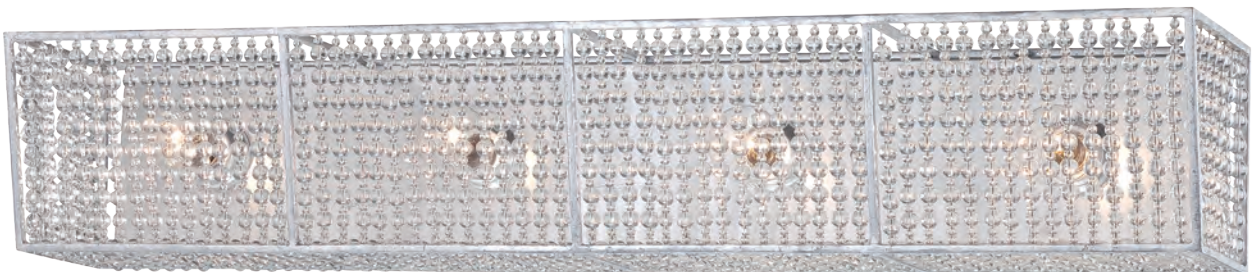

SAYBROOK COLLECTION

A. One Light Bath

B. Two Light Bath

C. Three Light Bath

D. Four Light Bath

DETAILS

A. N2731-598	6½"W x 10"H x 5½"Ext.	1/60W G16½ Candelabra Base	Glass Beads	Catalina Silver Finish
B. N2732-598	16½"W x 6"H x 5½"Ext.	2/60W G16½ Candelabra Base		
C. N2733-598	24½"W x 6"H x 5½"Ext.	3/60W G16½ Candelabra Base		
D. N2734-598	32½"W x 6"H x 5½"Ext.	4/60W G16½ Candelabra Base		