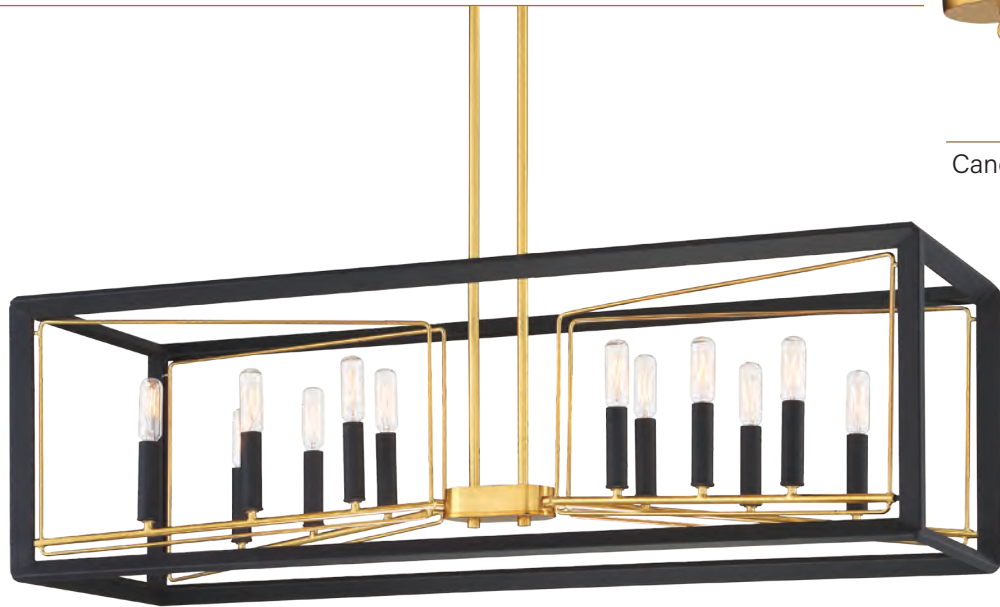

A. Eight Light Island

Canopy Detail

B. Five Light Pendant

C. Two Light Wall Sconce

D. Four Light Bath

DETAILS

A. N7848-711	39½"L × 13¼"W × 9"H	8/60W Candelabra Base	Crystal Glass	Sand Coal with Gold Leaf Finish
B. N7845-711	24¾"D × 8¾"H	5/60W Candelabra Base		
C. N7842-711*	8"W × 11½"H × 4"Ext.	2/60W Candelabra Base		
D. N7844-711	26¾"W × 7¾"H × 4½"Ext.	4/60W Candelabra Base		

* Item is ADA Compliant

SABLE POINT

COLLECTION

Modern design combined with multiple finishes
and distinctive light clusters make a unique and
innovative statement.

SABLE POINT

COLLECTION

Modern design combined with multiple finishes and distinctive light clusters make a unique and innovative statement.

A. Twelve Light Pendant

Canopy Detail

B. Twelve Light Island

Canopy Detail

C. Eight Light Pendant

D. Four Light Pendant

DETAILS

A. N7859-707	32"D x 22"H	12/60W Candelabra Base	Sand Coal Finish with Honey Gold Accents
B. N7856-707	38¼"L x 13"W x 18"H	12/60W Candelabra Base	
C. N7858-707	16¼"Sq. x 30"H	8/60W Candelabra Base	
D. N7854-707	14¼"Sq. x 16"H	4/60W Candelabra Base	

*Items are ADA Compliant

CORONADE

COLLECTION

A bold and regal gold geometric metal shade pleated to surround a clean cluster of light sets a tone of elegance.

A. Six Light Drum Pendant (Convertible to Semi Flush)