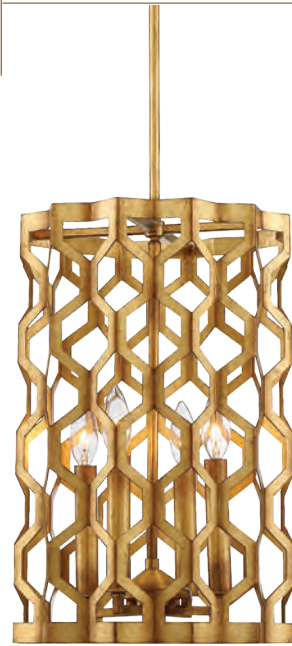

*Items are ADA Compliant

CORONADE

COLLECTION

A bold and regal gold geometric metal shade pleated to surround a clean cluster of light sets a tone of elegance.

A. Six Light Drum Pendant (Convertible to Semi Flush)

Canopy Detail

B. Six Light Drum Pendant

C. Four Light Drum Pendant

D. Four Light Semi Flush (Convertible to Pendant)

DETAILS

A. N6776-293	26"D x 13½"H (Up to 60"H max.)	6/60W Candelabra Base	Pandora Gold Leaf Finish
B. N6775-293	22"D x 11"H (Up to 57¾"H max.)		
C. N6773-293	18"D x 11"H (Up to 57¾"H max.)	4/60W Candelabra Base	
D. N6772-293	16"D x 12¾"H (Up to 54"H max.)		

CORONA DE

COLLECTION

A. Ten Light Island

B. Four Light Pendant

C. Four Light Pendant

D. Three Light Mini Pendant

DETAILS

A. N6778-293	40¼"L x 14"W x 11"H (Up to 55"H max.)	10/60W Candelabra Base	Pandora Gold Leaf Finish
B. N6774-293	16½"D x 25½"H (Up to 70¾"H max.)	4/60W Candelabra Base	
C. N6771-293	12"D x 18"H (Up to 63½"H max.)	3/60W Candelabra Base	
D. N6770-293	9"D x 14"H (Up to 63½"H max.)	3/60W Candelabra Base	