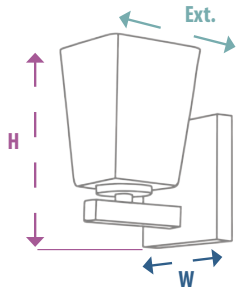

Watts: 60W / 100W
G30
E26 (MEDIUM) BASE

Watts: 40W / 60W / 100W
G40
E26 (MEDIUM) BASE

Watts: 9W
K-L25A19D-9W
E26 (MEDIUM) BASE

METROPOLITAN[®]

MEASUREMENT SPECIFICATIONS

Wall Mounted Lights
Measurements:
W x H x Ext.