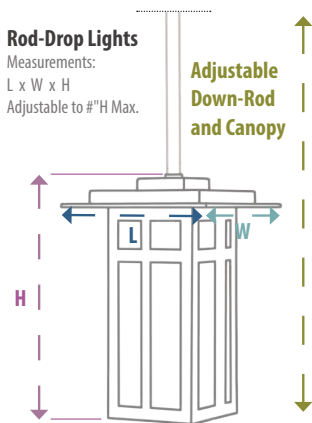

Portable Lights
Measurements:
Dia. x H or L x W x H

Rod-Drop Lights
Measurements:
Dia. x H
Adjustable to # "H" Max.

Adjustable
Down-Rod and
Canopy

Chain Hung Lights
Measurements:
L x W x H

Chain Hung Lights
Measurements:
Dia. x H