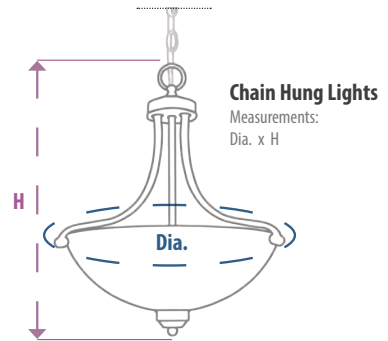

Portable Lights
Measurements:
Dia. x H or L x W x H

Rod-Drop Lights
Measurements:
Dia. x H
Adjustable to # "H" Max.

Adjustable
Down-Rod and
Canopy

Chain Hung Lights
Measurements:
L x W x H

Chain Hung Lights
Measurements:
Dia. x H