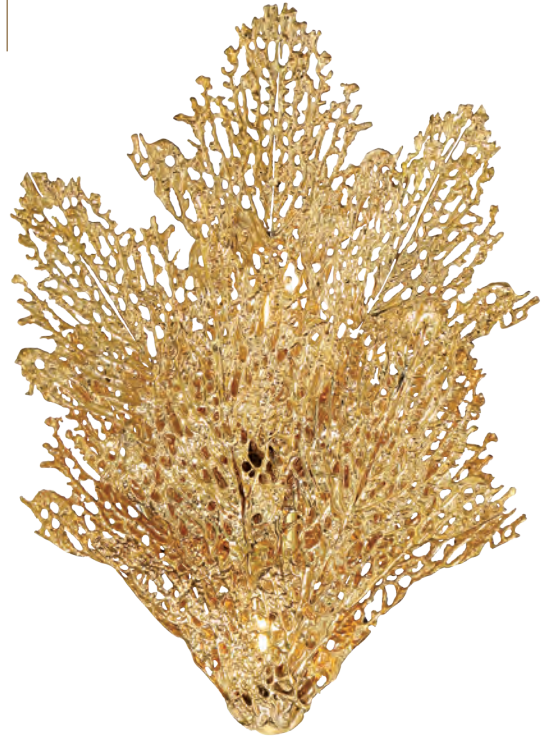

Canopy Detail

C. Two Light Wall Sconce

**SOLID
BRASS**

DETAILS

A. N7888-750-L	24"D × 4½"H	8/3W G9 LED (Incl.)	Brass Casting	India Gold Leaf Finish and Vintage Brass
B. N7881-750	8"D × 10"H	1/60W Medium Base		
C. N7882-750-L	8¼"W × 11½"H × 4½"Ext.	2/3W G9 LED (Incl.)