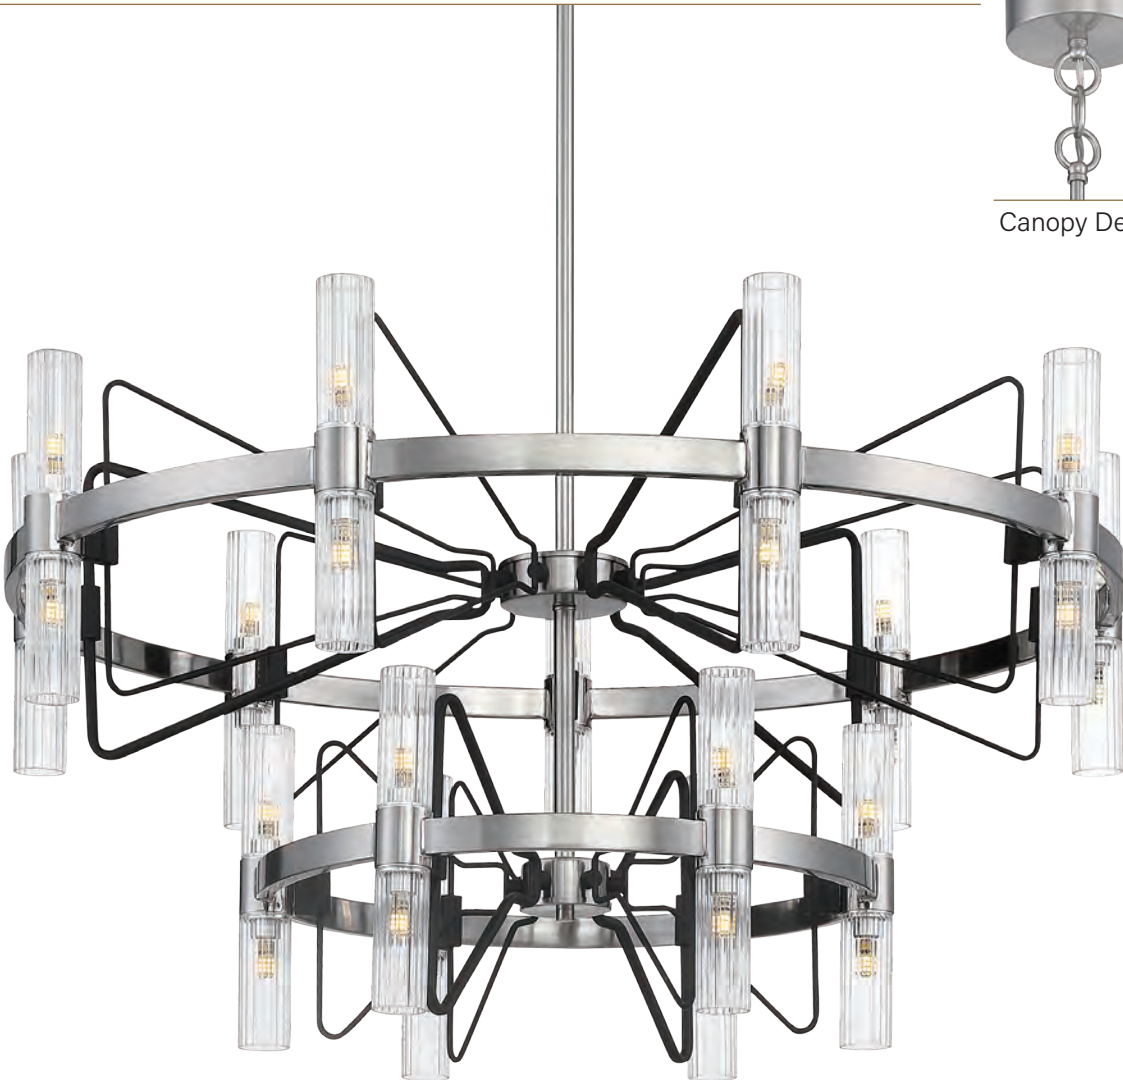

MASS TRANSIT

COLLECTION

The train has left the station: LED lights in ribbed glass shades add style to this exciting, cutting-edge industrial design.

A. Thirty Light Pendant