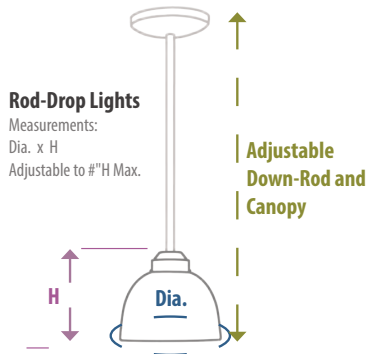

Rod-Drop Lights
Measurements:
Dia. x H
Adjustable to # "H" Max.

Adjustable
Down-Rod and
Canopy