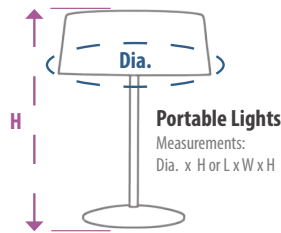

Ceiling Mount Lights
Measurements:
Dia. x H

Ceiling Mount Lights
Measurements:
L x W x H

Adjustable Portable Lights
Measurements:
Dia. x H or L x W x H
Adjustable to # "L" # "H" Max.

Adjustable Wall Mounted Lights
Measurements:
W x H x Ext.
Adjustable to # "W" # "H" Max.