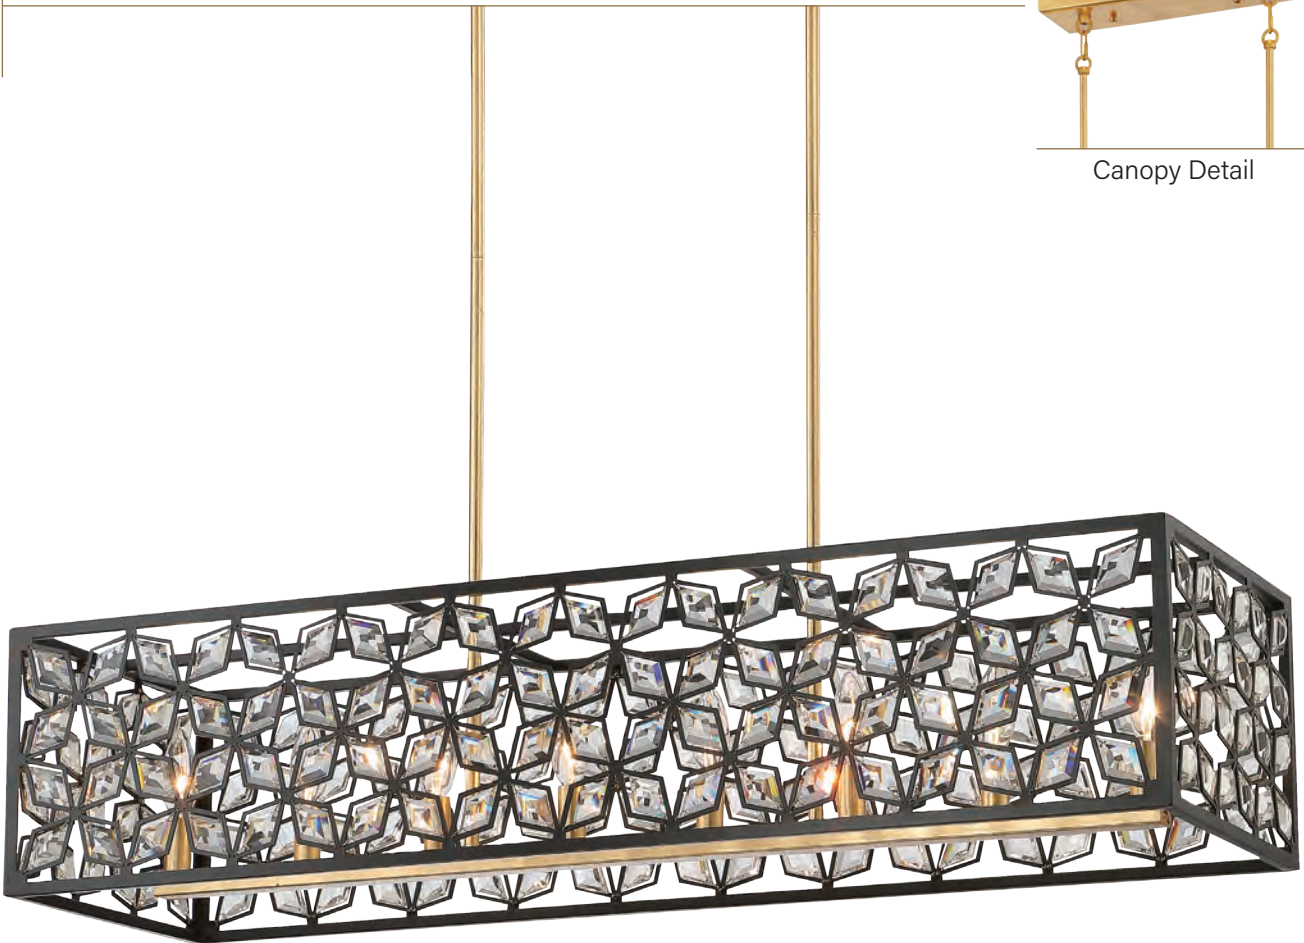

BROOKCREST

COLLECTION

Intricate crystals in Sand Coal diamond frames draw the eye while the Gold Leaf interior frame adds depth to this brilliant transitional design.

BROOKCREST COLLECTION

Intricate crystals in Sand Coal diamond frames draw the eye while the Gold Leaf interior frame adds depth to this brilliant transitional design.

A. Eight Light Island

Canopy Detail

B. Five Light Pendant

C. Two Light Wall Sconce

D. Four Light Bath

DETAILS

A. N7848-711	39½"L × 13¼"W × 9"H	8/60W Candelabra Base	Crystal Glass	Sand Coal with Gold Leaf Finish
B. N7845-711	24¾"D × 8¾"H	5/60W Candelabra Base		
C. N7842-711*	8"W × 11½"H × 4"Ext.	2/60W Candelabra Base		
D. N7844-711	26¾"W × 7¾"H × 4½"Ext.	4/60W Candelabra Base		

*Items are ADA Compliant

CORONADE

COLLECTION

A bold and regal gold geometric metal shade pleated to surround a clean cluster of light sets a tone of elegance.

A. Six Light Drum Pendant (Convertible to Semi Flush)