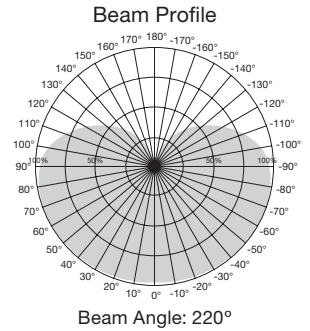

CANDELABRA BASE A19 & COLORED LED LAMPS

40 & 60W Candelabra base replacement LED A19 lamps

- Direct replacements for 9 and 13 Watt candelabra base CFL
- Indoor residential and commercial lighting
- Display lighting
- Accent lighting
- Dimmable
- 2700K, 3000K, 4000K and 5000K options
- Damp location
- Approved for totally enclosed fixtures**
- Long life—25,000 hours
- 5 Year warranty