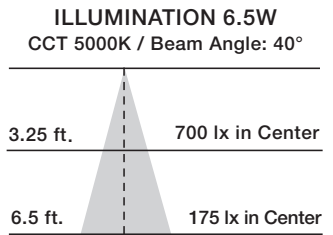

MR16 E26 LED LAMPS

LED MR16 E26 base lamps

Applications

- Indoor residential and commercial lighting
- Downlighting
- Accent lighting
- Pendant lighting

Features

- Direct replacement for 50 Watt Halogen lamps — uses only 6.5 Watts
- Innovative design
- Dimmable
- Damp location
- Approved for enclosed fixtures
- Long life - 25,000 hours
- No UV or IR radiation
- 3 year warranty

LED MR16 E26 Base Lamps

Item No.	Description	W	V	CCT	Lm	CRI	Life/Hrs.	Beam Angle	UPC
S9980	6.5MR16/E26/LED/40°/27K/120V	6.5	120V	2700K	500	80	25,000	40	045923099809
S9981	6.5MR16/E26/LED/40°/30K/120V	6.5	120V	3000K	500	80	25,000	40	045923099816
S9982	6.5MR16/E26/LED/40°/40K/120V	6.5	120V	4000K	500	80	25,000	40	045923099823
S9983	6.5MR16/E26/LED/40°/50K/120V	6.5	120V	5000K	500	80	25,000	40	045923099830