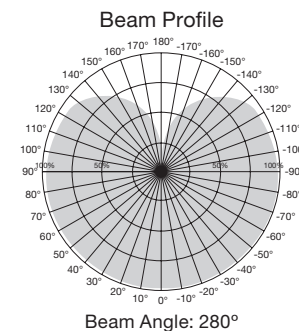

HIGH LUMEN LED A21 LAMPS

Hi-Pro LED A21 lamps

High lumen, A21 lamps for industrial and commercial applications

- For use in bollard and post top lighting
- High ceiling recessed lighting
- Replaces high lumen incandescent and CFL lamps
- Dimmable
- Damp location
- Saves over 80% on energy costs
- Advanced heat dissipation design
- Direct wire range voltage 120-277V options
- High efficiency—up to 150 LPW
- 2700K, 4000K and 5000K options
- Base up, base down or horizontal operation
- Long life—25,000 hours
- ENERGY STAR certified*
- 5 Year limited warranty

High Lumen A21 Industrial/Commercial LED Lamps

Item Number	Lamp Description	W	V	CRI	CCT	Lm	Bm	M.O.L. (Inches)	Life/Hrs.	UPC	Pack/Master
Dimmable											
S8735*	20WA21/LED/2700K/120V/DIM/E26	20	120	80+	2700K	2350	280°	5	25K	045923087356	24/6
S8778*	20WA21/LED/4000K/120V/DIM/E26	20	120	80+	4000K	2747	280°	5	25K	045923087783	24/6
S8736*	20WA21/LED/5000K/120V/DIM/E26	20	120	80+	5000K	2860	280°	5	25K	045923087363	24/6
Non-Dimmable											
S8737*	20WA21/LED/2700K/120-277V/E26	20	120-277	80+	2700K	2450	280°	5	25K	045923087370	24/6
S8779*	20WA21/LED/4000K/120-277V/E26	20	120-277	80+	4000K	2828	280°	5	25K	045923087790	24/6
S8738*	20WA21/LED/5000K/120-277V/E26	20	120-277	80+	5000K	2910	280°	5	25K	045923087387	24/6
Accessories											
92-410	Mog to Med Socket Reducer									045923924064	10/1
80-929	Hard Wire Surge Protector									045923809293	100/1