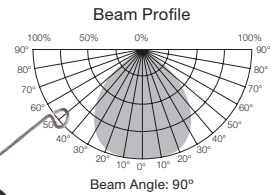

5"/6" Downlight Gimbal

Rotates 355°

30°  
 Directional gimbal

5"/6" Downlight Baffle