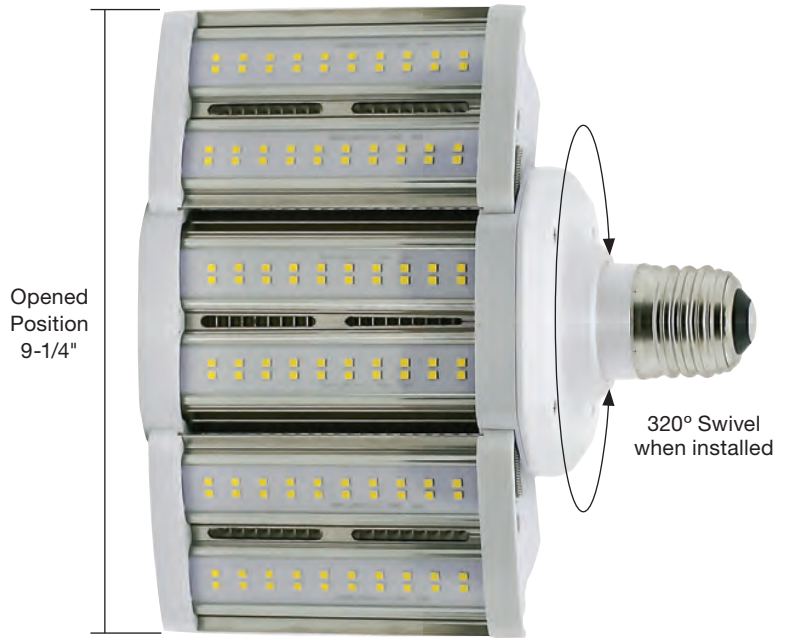

Hi-Pro LED shoe box lamp series

High lumen, directional lamps for industrial and commercial fixture applications

- For use in shoe box fixtures
- 80/110 Watt options (10,000/14,000 lm) replaces 250/400 Watt HID
- Replaces HID
- Approved for totally enclosed fixtures**
- Damp location
- Direct wire range voltage 100-277V
- Higher efficiency, improved heat dissipation
- 2 CCT options
- Expandable 180° beam design with adjustable base (E39)
- Horizontal operation
- DLC listed*
- Long life—50,000 hours
- 5 Year limited warranty

High Lumen Industrial/Commercial LED Lamps

Item Number	Lamp Description	W	V	Rpl.	Base Type	CCT	Lm	Bm	M.O.L. (Inches)	Life/Hrs.	UPC	Pack
S8931*	80W/LED/HID/SB/3K/E39/100-277V	80	100-277	250W	E39	3000K	10000	180°	8 1/16	50K	045923089312	4
S8932*	80W/LED/HID/SB/5K/E39/100-277V	80	100-277	250W	E39	5000K	10000	180°	8 1/16	50K	045923089329	4
S8937*	110W/LED/HID/SB/3K/E39/100-277V	110	100-277	400W	E39	3000K	14000	180°	11 1/8	50K	045923089374	4
S8938*	110W/LED/HID/SB/5K/E39/100-277V	110	100-277	400W	E39	5000K	14000	180°	11 1/8	50K	045923089381	4

Accessories												
80-929	Hard Wire Surge Protector											045923809293

** For minimum compartment size of enclosed fixture visit www.satco.com. Lamp life may vary depending on application and use.