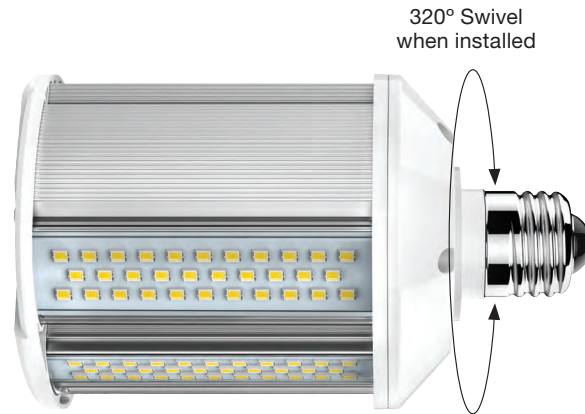

## Hi-Pro LED wall pack lamp series

High lumen, directional lamps for industrial and commercial fixture applications

- For use in wall pack, canopy, shoe box, or cobra head fixtures
- 20/40/60 Watt options replaces 100/175/250 Watt HID
- Replaces HID
- Approved for totally enclosed fixtures\*\*
- Direct wire range voltage 100-277V
- IP64, higher efficiency, improved heat dissipation
- Reduced size
- 180° beam/adjustable base (E26/E39)
- Horizontal operation
- DLC listed\*
- Long life—50,000 hours
- 5 Year limited warranty