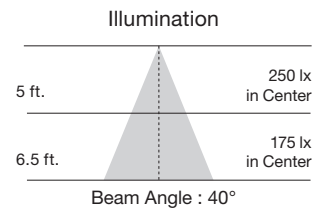

LED PAR LAMPS

Familiar appearance.
High efficiency.
Direct replacements.

Satco LED PAR Lamps.
LED efficiency, indoors or out.

Satco LED PAR lamps have the familiar look of the Halogen PAR lamps they replace, but deliver the high efficiency that only LEDs can. With the silvered reflector, traditional lens pattern, and exact dimensions of older Halogen PARs, Satco LED PARs represent an exact replacement. The only difference will be the greatly reduced energy and maintenance costs!

7W LED PAR20 lamps

- 50W PAR20 replacement uses only 7 Watts
- Down lighting
- Track lighting
- Dimmable
- IP65 Listed - indoor/outdoor
- Approved for totally enclosed fixtures**
- Long life—25,000 hours
- ENERGY STAR certified*
- 3 Year warranty

LED PAR Lamps

Item Number	Lamp Description	W	V	CRI	CCT	Color Temp.	Lm	Bm	M.O.L. (Inches)	Life/Hrs.	UPC	Pack
LED PAR20 - Replaces 50W												
S9400*	7PAR20/LED/25'/2700K/120V/SP	7	120	80	2700K	Warm White	525	25°	3 1/16	25K	045923094002	24/6
S9401*	7PAR20/LED/25'/3000K/120V/SP	7	120	80	3000K	Soft White	525	25°	3 1/16	25K	045923094019	24/6
S9402*	7PAR20/LED/25'/3500K/120V/SP	7	120	80	3500K	Neutral White	525	25°	3 1/16	25K	045923094026	24/6
S9403*	7PAR20/LED/25'/4000K/120V/SP	7	120	80	4000K	Cool White	525	25°	3 1/16	25K	045923094033	24/6
S9404*	7PAR20/LED/25'/5000K/120V/SP	7	120	80	5000K	Natural Light	525	25°	3 1/16	25K	045923094040	24/6
S9405*	7PAR20/LED/40'/2700K/120V/FL	7	120	80	2700K	Warm White	525	40°	3 1/16	25K	045923094057	24/6
S9406*	7PAR20/LED/40'/3000K/120V/FL	7	120	80	3000K	Soft White	525	40°	3 1/16	25K	045923094064	24/6
S9407*	7PAR20/LED/40'/3500K/120V/FL	7	120	80	3500K	Neutral White	525	40°	3 1/16	25K	045923094071	24/6
S9408*	7PAR20/LED/40'/4000K/120V/FL	7	120	80	4000K	Cool White	525	40°	3 1/16	25K	045923094088	24/6
S9409*	7PAR20/LED/40'/5000K/120V/FL	7	120	80	5000K	Natural Light	525	40°	3 1/16	25K	045923094095	24/6
90 CRI—CEC/T20												
S9485*■	7PAR20/LED/40'/27K/90CRI	7	120	90	2700K	Warm White	470	40°	3	25K	045923094859	24/6
S8581*■	7PAR20/LED/40'/30K/90CRI	7	120	90	3000K	Soft White	470	40°	3	25K	045923085819	24/6
S8494*	7PAR20/LED/40'/40K/90CRI	7	120	90	4000K	Cool White	470	40°	3	25K	045923084942	24/6
S8598*	7PAR20/LED/40'/50K/90CRI	7	120	90	5000K	Natural Light	470	40°	3	25K	045923085987	24/6

■ Also T24 compliant.

Product sheet SA1393

**See warranty for details.

www.satco.com