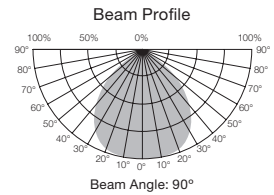

5"/6" Downlight Gimbal

Rotates 355°

30°  
 Directional gimbal

5"/6" Downlight Baffle