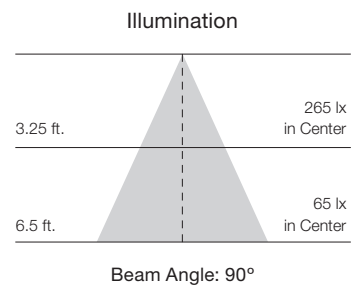

LED DIRECT WIRE GIMBAL DOWNLIGHTS

6" LED direct wire, gimbal downlights

Applications

- Residential
- Office
- Retail
- Hospitality
- Drop ceilings
- Remodeling

Highlights

- Easy install spring clips
- IC rated
- Low profile
- No recessed can required

Features

- Direct replacement for 65 Watt reflector lamps uses only 9 Watts
- Integrated j-box for direct wire installation saves time and materials
- Dimmable**
- 2700K, 3000K, 4000K and 5000K options
- 120V
- CEC/T20/T24 Compliant
- Long life—40,000 hours
- c-ETL-us listed
- Damp location
- ENERGY STAR® certified*
- 5 Year warranty

6" LED Direct Wire Gimbal Downlights

Item Number	Lamp Description	W	V	CRI	CCT	Lm	Bm	M.O.L. (Inches)	Life/Hrs.	UPC	Case Qty.
S11712*■	9WLED/DW/GBL/6/27K/120V	9	120	90	2700K	720	90°	3.68	40K	045923117121	12
S11713*■	9WLED/DW/GBL/6/30K/120V	9	120	90	3000K	720	90°	3.68	40K	045923117138	12
S11714*■	9WLED/DW/GBL/6/40K/120V	9	120	90	4000K	720	90°	3.68	40K	045923117145	12
S11715*	9WLED/DW/GBL/6/50K/120V	9	120	90	5000K	720	90°	3.68	40K	045923117152	12

**Consult Satco or visit www.satco.com for an up to date dimmer compatibility list. ■ Also T24 compliant.

Product sheet SA2524

**See warranty for details.

SATCO | NUVO

www.satco.com

61