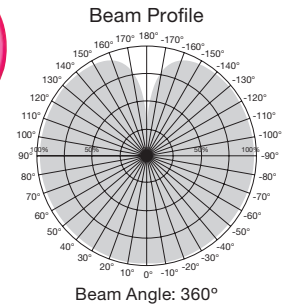

Colors for a reason

- Blue—in support of law enforcement/ Autism awareness

- Green—in support of veterans
- Yellow—bug lights
- Pink—Breast cancer awareness