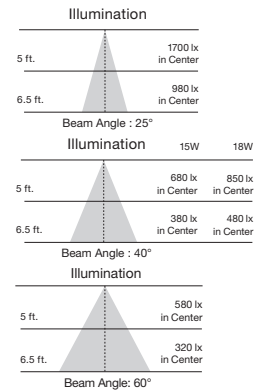

LED PAR LAMPS

15 & 18W LED PAR38 lamps

- 90 & 100W PAR38 replacement uses only 15-18 Watts
- Down lighting • Track lighting
- Dimmable
- IP65 Listed—indoor/outdoor
- Approved for totally enclosed fixtures**
- Long life—25,000 hours
- ENERGY STAR certified*
- 3 Year warranty

LED PAR Lamps

Item Number	Lamp Description	W	V	CRI	CCT	Color Temp.	Lm	Bm	M.O.L. (Inches)	Life/Hrs.	UPC	Pack
LED PAR38 - Replaces 90W												
S9440*	15PAR38/LED/25/2700K/120V/SP	15	120	80	2700K	Warm White	1200	25°	5 3/16	25K	045923094408	12/6
S9441*	15PAR38/LED/25/3000K/120V/SP	15	120	80	3000K	Soft White	1200	25°	5 3/16	25K	045923094415	12/6
S9442*	15PAR38/LED/25/3500K/120V/SP	15	120	80	3500K	Neutral White	1200	25°	5 3/16	25K	045923094422	12/6
S9443*	15PAR38/LED/25/4000K/120V/SP	15	120	80	4000K	Cool White	1200	25°	5 3/16	25K	045923094439	12/6
S9444*	15PAR38/LED/25/5000K/120V/SP	15	120	80	5000K	Natural Light	1200	25°	5 3/16	25K	045923094446	12/6
S9445*	15PAR38/LED/40/2700K/120V/FL	15	120	80	2700K	Warm White	1200	40°	5 3/16	25K	045923094453	12/6
S9446*	15PAR38/LED/40/3000K/120V/FL	15	120	80	3000K	Soft White	1200	40°	5 3/16	25K	045923094460	12/6
S9447*	15PAR38/LED/40/3500K/120V/FL	15	120	80	3500K	Neutral White	1200	40°	5 3/16	25K	045923094477	12/6
S9448*	15PAR38/LED/40/4000K/120V/FL	15	120	80	4000K	Cool White	1200	40°	5 3/16	25K	045923094484	12/6
S9449*	15PAR38/LED/40/5000K/120V/FL	15	120	80	5000K	Natural Light	1200	40°	5 3/16	25K	045923094491	12/6
S9450*	15PAR38/LED/60/2700K/120V/WFL	15	120	80	2700K	Warm White	1200	60°	5 3/16	25K	045923094507	12/6
S9451*	15PAR38/LED/60/3000K/120V/WFL	15	120	80	3000K	Soft White	1200	60°	5 3/16	25K	045923094514	12/6
S9452*	15PAR38/LED/60/3500K/120V/WFL	15	120	80	3500K	Neutral White	1200	60°	5 3/16	25K	045923094521	12/6
S9453*	15PAR38/LED/60/4000K/120V/WFL	15	120	80	4000K	Cool White	1200	60°	5 3/16	25K	045923094538	12/6
S9454*	15PAR38/LED/60/5000K/120V/WFL	15	120	80	5000K	Natural Light	1200	60°	5 3/16	25K	045923094545	12/6
90 CRI—CEC/T20												
S9488*■	15PAR38/LED/40/27K	15	120	90	2700K	Warm White	1000	40°	5 3/16	25K	045923094880	12/6
S8584*■	15PAR38/LED/40/30K	15	120	90	3000K	Soft White	1000	40°	5 3/16	25K	045923085840	12/6
S8497*	15PAR38/LED/40/40K	15	120	90	4000K	Cool White	1000	40°	5 3/16	25K	045923084973	12/6
S8498*	15PAR38/LED/40/50K	15	120	90	5000K	Natural Light	1000	40°	5 3/16	25K	045923084980	12/6
LED PAR38 - Replaces 100W												
S9455*	18PAR38/LED/40/3000K/120V/FL	18	120	80	3000K	Soft White	1400	40°	5 3/16	25K	045923094552	12/6
S9456*	18PAR38/LED/40/4000K/120V/FL	18	120	80	4000K	Cool White	1400	40°	5 3/16	25K	045923094569	12/6
LED PAR38 - Non-Dimmable 2 Pack - Replaces 90W												
S9457*	15PAR38/LED/60/3000K/120V/2PK	15	120	80	3000K	Soft White	1150	60°	5 3/16	25K	045923094576	8-2pks
LED PAR38 - Colors												
S9480	15PAR38/LED/40/RED/120V	15	120	—	—	Red	—	40°	5 3/16	25K	045923094804	12/6
S9481	15PAR38/LED/40/GREEN/120V	15	120	—	—	Green	—	40°	5 3/16	25K	045923094811	12/6
S9482	15PAR38/LED/40/BLUE/120V	15	120	—	—	Blue	—	40°	5 3/16	25K	045923094828	12/6
S9483	15PAR38/LED/40/AMBER/120V	15	120	—	—	Amber	—	40°	5 3/16	25K	045923094835	12/6
S9484	15PAR38/LED/40/YELLOW/120V	15	120	—	—	Yellow	—	40°	5 3/16	25K	045923094842	12/6

■ Also T24 compliant.

Product sheet SA1393