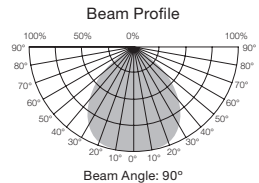

E26 Adapter included  (S9001)  
 GU10 Adapter sold separately (S9000)

4" Downlight Gimbal

4" Downlight Baffle

Beam Angle: 40°

Beam Angle: 90°

Illumination

Beam Angle: 90°

Illumination