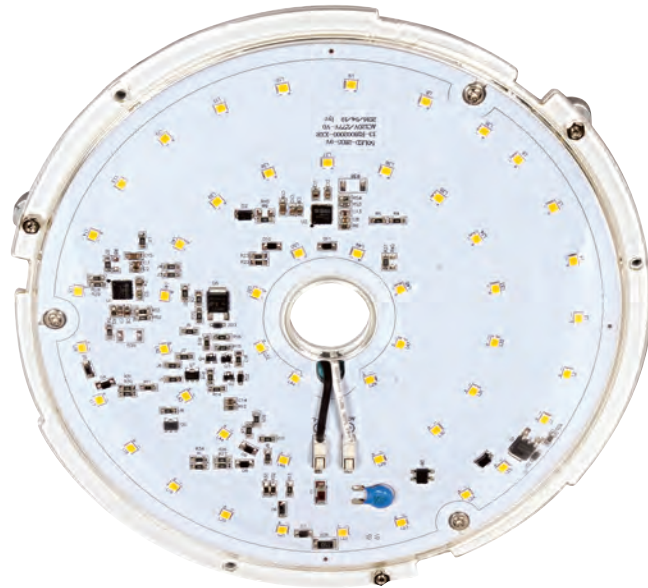

Circular LED module retrofit kits

Upgrades most flushmount fixtures to efficient LED light

- Replaces 3 60W incandescent lamps, uses only 20 Watts
- Dimmable
- Dimensions: 8" W x 0.65" H
- Life—30,000 hours
- 3 Year warranty
- LED Circular light engine
- All necessary hardware for installation into a variety of flushmount fixtures
- Instructions and wiring diagrams

- A) (1) circular light engine
- B) (6) small wire nuts
- C) (6) medium wire nuts
- D) (1) lock-down retaining ring & washer
- E) (3) 1" #4 screws
- F) (4 x 2 each) assorted snap-in grommets (install grommets where supply wires enter fixture for power).
- G) Wiring Diagram