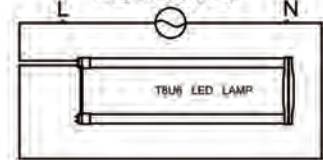

Wiring Diagram
AC 120-277 V