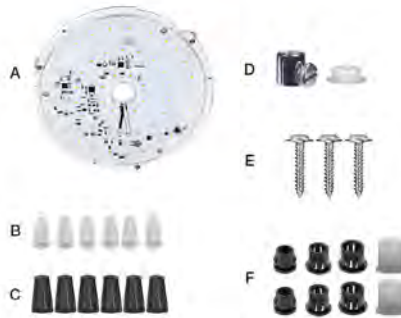

- A) (1) circular light engine
- B) (6) small wire nuts
- C) (6) medium wire nuts
- D) (1) lock-down retaining ring & washer
- E) (3) 1" #4 screws
- F) (4 x 2 each) assorted snap-in grommets (install grommets where supply wires enter fixture for power).
- G) Wiring Diagram