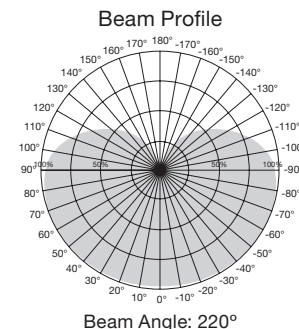

OMNI-DIRECTIONAL LED A19 & A21 LAMPS

100W replacement LED A19 4-packs

Direct replacements for 100W incandescent lamps

- 100 Watt replacement, uses only 15.5 Watts
- Indoor residential and commercial lighting
- Direct replacement for 13, 18 & 23W screw-in CFLs
- 2700K and 5000K options
- Damp location
- Approved for totally enclosed fixtures**
- Long life—up to 25,000 hours
- ENERGY STAR certified* • 3 Year warranty