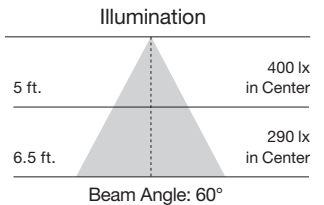

LED PAR LAMPS

13W LED PAR30 short neck lamps

- 50W PAR30 short neck replacement uses only 13 Watts
- Down lighting
- Track lighting
- Dimmable
- IP65 Listed - indoor/outdoor
- Approved for totally enclosed fixtures**
- Long life—25,000 hours
- ENERGY STAR certified*
- 3 Year warranty

LED PAR Lamps

Item Number	Lamp Description	W	V	CRI	CCT	Color Temp.	Lm	Bm	M.O.L. (Inches)	Life/Hrs.	UPC	Pack
LED PAR30 Short Neck - Replaces 50W												
S9410*	13PAR30/SN/LED/25/2700K/120V/SP	13	120	80	2700K	Warm White	1000	25°	3 5/8	25K	045923094101	12/6
S9411*	13PAR30/SN/LED/25/3000K/120V/SP	13	120	80	3000K	Soft White	1000	25°	3 5/8	25K	045923094118	12/6
S9412*	13PAR30/SN/LED/25/3500K/120V/SP	13	120	80	3500K	Neutral White	1000	25°	3 5/8	25K	045923094125	12/6
S9413*	13PAR30/SN/LED/25/4000K/120V/SP	13	120	80	4000K	Cool White	1000	25°	3 5/8	25K	045923094132	12/6
S9414*	13PAR30/SN/LED/25/5000K/120V/SP	13	120	80	5000K	Natural Light	1000	25°	3 5/8	25K	045923094149	12/6
S9415*	13PAR30/SN/LED/40/2700K/120V/FL	13	120	80	2700K	Warm White	1000	40°	3 5/8	25K	045923094156	12/6
S9416*	13PAR30/SN/LED/40/3000K/120V/FL	13	120	80	3000K	Soft White	1000	40°	3 5/8	25K	045923094163	12/6
S9417*	13PAR30/SN/LED/40/3500K/120V/FL	13	120	80	3500K	Neutral White	1000	40°	3 5/8	25K	045923094170	12/6
S9418*	13PAR30/SN/LED/40/4000K/120V/FL	13	120	80	4000K	Cool White	1000	40°	3 5/8	25K	045923094187	12/6
S9419*	13PAR30/SN/LED/40/5000K/120V/FL	13	120	80	5000K	Natural Light	1000	40°	3 5/8	25K	045923094194	12/6
S9420*	13PAR30/SN/LED/60/2700K/120V/WFL	13	120	80	2700K	Warm White	1000	60°	3 5/8	25K	045923094200	12/6
S9421*	13PAR30/SN/LED/60/3000K/120V/WFL	13	120	80	3000K	Soft White	1000	60°	3 5/8	25K	045923094217	12/6
S9422*	13PAR30/SN/LED/60/3500K/120V/WFL	13	120	80	3500K	Neutral White	1000	60°	3 5/8	25K	045923094224	12/6
S9423*	13PAR30/SN/LED/60/4000K/120V/WFL	13	120	80	4000K	Cool White	1000	60°	3 5/8	25K	045923094231	12/6
S9424*	13PAR30/SN/LED/60/5000K/120V/WFL	13	120	80	5000K	Natural Light	1000	60°	3 5/8	25K	045923094248	12/6
90 CRI—CEC/T20												
S9486*■	13PAR30/SN/LED/40/27K/90CRI	13	120	90	2700K	Warm White	820	40°	3 5/8	25K	045923094866	12/6
S8582*■	13PAR30/SN/LED/40/30K/90CRI	13	120	90	3000K	Soft White	820	40°	3 5/8	25K	045923085826	12/6
S8495*	13PAR30/SN/LED/40/40K/90CRI	13	120	90	4000K	Cool White	820	40°	3 5/8	25K	045923084959	12/6

■ Also T24 compliant.

Product sheet SA1393