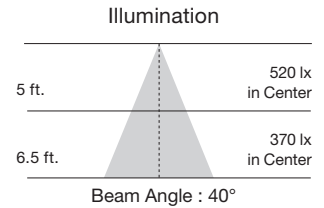

## 13W LED PAR30 short neck lamps

- 50W PAR30 short neck replacement uses only 13 Watts
- Down lighting
- Track lighting
- Dimmable
- IP65 Listed - indoor/outdoor
- Approved for totally enclosed fixtures\*\*
- Long life—25,000 hours
- ENERGY STAR certified\*
- 3 Year warranty