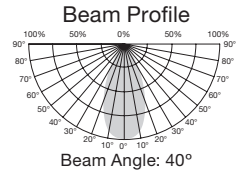

LED PAR16 & MR11 LAMPS

LED PAR16 4.5 & 6.5W lamps

- 45W & 60W Halogen PAR16 lamp replacement uses only 4.5-6.5 Watts
- Indoor residential and commercial lighting
- Down lighting
- Accent lighting
- Pendant lighting
- Dimmable
- Damp location
- Approved for totally enclosed fixtures**
- Long life—25,000 hours
- 3 Year warranty