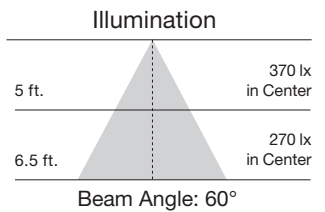

LED PAR LAMPS

13W LED PAR30 long neck lamps

- 75W PAR30 long neck replacement uses only 13 Watts
- Down lighting
- Track lighting
- Dimmable
- IP65 Listed - indoor/outdoor
- Approved for totally enclosed fixtures**
- Long life—25,000 hours
- ENERGY STAR certified*
- 3 Year warranty

LED PAR Lamps

Item Number	Lamp Description	W	V	CRI	CCT	Color Temp.	Lm	Bm	M.O.L. (Inches)	Life/Hrs.	UPC	Pack
LED PAR30 Long Neck - Replaces 75W												
S9425*	13PAR30/LN/LED/25/2700K/120V/SP	13	120	80	2700K	Warm White	1000	25°	4 1/16	25K	045923094255	12/6
S9426*	13PAR30/LN/LED/25/3000K/120V/SP	13	120	80	3000K	Soft White	1000	25°	4 1/16	25K	045923094262	12/6
S9427*	13PAR30/LN/LED/25/3500K/120V/SP	13	120	80	3500K	Neutral White	1000	25°	4 1/16	25K	045923094279	12/6
S9428*	13PAR30/LN/LED/25/4000K/120V/SP	13	120	80	4000K	Cool White	1000	25°	4 1/16	25K	045923094286	12/6
S9429*	13PAR30/LN/LED/25/5000K/120V/SP	13	120	80	5000K	Natural Light	1000	25°	4 1/16	25K	045923094293	12/6
S9430*	13PAR30/LN/LED/40/2700K/120V/FL	13	120	80	2700K	Warm White	1000	40°	4 1/16	25K	045923094309	12/6
S9431*	13PAR30/LN/LED/40/3000K/120V/FL	13	120	80	3000K	Soft White	1000	40°	4 1/16	25K	045923094316	12/6
S9432*	13PAR30/LN/LED/40/3500K/120V/FL	13	120	80	3500K	Neutral White	1000	40°	4 1/16	25K	045923094323	12/6
S9433*	13PAR30/LN/LED/40/4000K/120V/FL	13	120	80	4000K	Cool White	1000	40°	4 1/16	25K	045923094330	12/6
S9434*	13PAR30/LN/LED/40/5000K/120V/FL	13	120	80	5000K	Natural Light	1000	40°	4 1/16	25K	045923094347	12/6
S9435*	13PAR30/LN/LED/60/2700K/120V/WFL	13	120	80	2700K	Warm White	1000	60°	4 1/16	25K	045923094354	12/6
S9436*	13PAR30/LN/LED/60/3000K/120V/WFL	13	120	80	3000K	Soft White	1000	60°	4 1/16	25K	045923094361	12/6
S9437*	13PAR30/LN/LED/60/3500K/120V/WFL	13	120	80	3500K	Neutral White	1000	60°	4 1/16	25K	045923094378	12/6
S9438*	13PAR30/LN/LED/60/4000K/120V/WFL	13	120	80	4000K	Cool White	1000	60°	4 1/16	25K	045923094385	12/6
S9439*	13PAR30/LN/LED/60/5000K/120V/WFL	13	120	80	5000K	Natural Light	1000	60°	4 1/16	25K	045923094392	12/6
90 CRI—CEC/T20												
S9487■	13PAR30/LN/LED/40/27K/90CRI	13	120	90	2700K	Warm White	820	40°	4 19/32	25K	045923094873	12/6
S8583■	13PAR30/LN/LED/40/30K/90CRI	13	120	90	3000K	Soft White	820	40°	4 19/32	25K	045923085833	12/6
S8496*	13PAR30/LN/LED/40/40K/90CRI	13	120	90	4000K	Cool White	820	40°	4 19/32	25K	045923084966	12/6

■ Also T24 compliant.

Product sheet SA1393

**See warranty for details.

SATCO | NUVO

www.satco.com

39