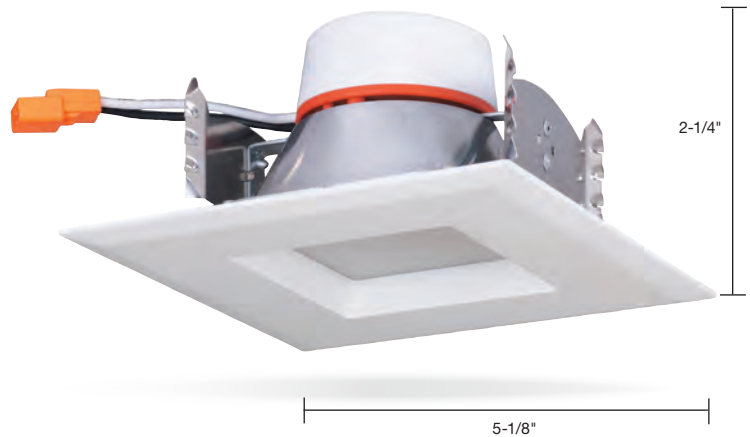

4" LED square trim recessed downlight retrofits

- Residential
- Office
- Retail
- Hospitality
- 45 Watt replacement uses only 9 Watts
- Direct replacement for reflector lamps
- Durable die-cast finish
- Dimmable***
- Wet location
- c-UL-us Classified
- JA8-2016
- CEC/T20 Compliant
- Long life—50,000 hours
- ENERGY STAR® certified*
- 5 Year warranty

E26 Adapter included (S9001)
GU24 Adapter sold separately (S8999)
GU10 Adapter sold separately (S9000)
Fits in round cans

4" LED Square Trim Recessed Downlight Retrofits

Item Number	Lamp Description	W	V	CRI	CCT	Lm	Bm	M.O.L. (Inches)	Life/Hrs.	UPC	Pack
S39756*■	7WLED/4/SQ/27K/120V	7	120	90	2700K	600	90°	4	50K	045923397561	24/1
S39757*■	7WLED/4/SQ/30K/120V	7	120	90	3000K	600	90°	4	50K	045923397578	24/1
S39758*■	7WLED/4/SQ/40K/120V	7	120	90	4000K	600	90°	4	50K	045923397585	24/1
S39759	7WLED/4/SQ/50K/120V	7	120	90	5000K	600	90°	4	50K	045923397592	24/1

*** Consult Satco or visit www.satco.com for an up to date dimmer compatibility list. ■ Also T24 compliant.

Product sheet SA2047

**See warranty for details.