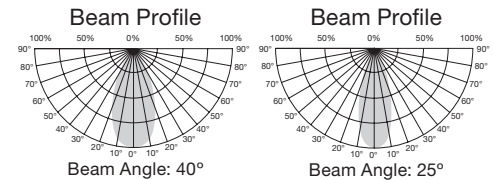

1.6W & 3W, 12V LED MR11 Lamps With GU4 Base

Item Number	Lamp Description	W	V	CRI	CCT	Lm	Bm	M.O.L. (Inches)	Life/Hrs.	UPC	Pack
S9280	3MR11/LED/25°/2700K/12V	3	12	80	2700K	210	25°	1 1/2	25K	045923092800	12/1
S9281	3MR11/LED/25°/3000K/12V	3	12	80	3000K	220	25°	1 1/2	25K	045923092817	12/1
S9282	3MR11/LED/25°/4000K/12V	3	12	80	4000K	230	25°	1 1/2	25K	045923092824	12/1
S9283	3MR11/LED/25°/5000K/12V	3	12	80	5000K	240	25°	1 1/2	25K	045923092831	12/1
S8603	3MR11/LED/25°/3000K/12V	3	12	80	3000K	210	25°	1 1/2	25K	045923086038	12/1
S9550	LED/1.6MR11/40°/3000K/12V/D	1.6	12	80	3000K	200	40°	1 1/2	25K	045923095504	20/1
S9551	LED/1.6MR11/40°/5000K/12V/D	1.6	12	80	5000K	200	40°	1 1/2	25K	045923095511	20/1

Product sheet SA1679

**See warranty for details.