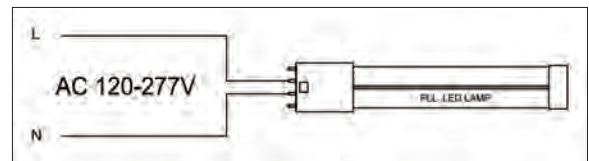

Wiring diagram