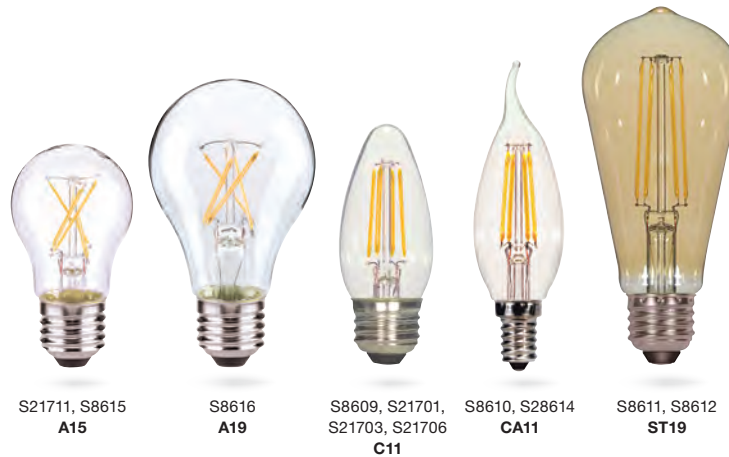

CARDED LED LAMPS

Carded LED filament lamps

- General purpose
- Vintage style
- Miniatures
- Decorative
- Direct replacements for incandescent lamps
- LED replacements use 80% less energy
- Carded for peg board displays
- Tray packs for shelf merchandising
- Approved for totally enclosed fixtures**
- ENERGY STAR certified*
- Long life—15,000 hours
- 3 Year warranty

Blister Carded
For boxed versions of these lamps, see pages 10-14.

Carded LED Lamps

Item Number	Lamp Description	W	Bulb Type	Base	V	Finish	CCT	Lm	Life/Hrs.	UPC	Cards
A15											
S8615*	4.5A15/CL/LED/E26/27K/ES/120V	4.5	A15	E26	120	Clear	2700K	450	15K	045923086151	12/1
S21710*	5.5A15/LED/2700K/E12/120V/2-CD	5.5	A15	E12	120	Clear	2700K	450	15K	045923217104	12-2pks
S21711*	5.5A15/LED/2700K/E26/120V/2-CD	5.5	A15	E26	120	Clear	2700K	450	15K	045923217111	12-2pks
A19											
S8616*	7A19/CL/LED/E26/27K/ES/120V	7	A19	E26	120	Clear	2700K	810	15K	045923086168	12/1
B11											
S21700*	2.5W CTC/LED/27K/CL/120V/2-CD	2.5	B11	E12	120	Clear	2700K	180	15K	045923217005	12-2pks
S21701*	2.5W ETC/LED/27K/CL/120V/2-CD	2.5	B11	E26	120	Clear	2700K	180	15K	045923217012	12-2pks
S21702*	4.5W CTC/LED/27K/CL/120V/2-CD	4.5	B11	E12	120	Clear	2700K	350	15K	045923217029	12-2pks
S21703*	4.5W ETC/LED/27K/CL/120V/2-CD	4.5	B11	E26	120	Clear	2700K	350	15K	045923217036	12-2pks
S21704*	4.5W CTF/LED/27K/CL/120V/2-CD	4.5	B11	E12	120	Frosted	2700K	330	15K	045923217043	12-2pks
S21705*	4.5W ETF/LED/27K/CL/120V/2-CD	4.5	B11	E26	120	Frosted	2700K	330	15K	045923217050	12-2pks
S21706*	5.5W CTC/LED/27K/CL/120V/2-CD	5.5	B11	E12	120	Clear	2700K	500	15K	045923217067	12-2pks
S21707*	5.5W ETC/LED/27K/CL/120V/2-CD	5.5	B11	E26	120	Clear	2700K	500	15K	045923217074	12-2pks
C11											
S28613*	4WCTC/LED/27K/CL/120V	4	C11	E12	120	Clear	2700K	350	15K	045923286131	12/1
S8609*	4.5WETC/LED/27K/120V	4.5	C11	E26	120	Clear	2700K	450	15K	045923086090	12/1
CA11											
S28614*	4WCF/LED/27K/CL/120V	4	CA11	E12	120	Clear	2700K	350	15K	045923286148	12/1
S8610*	4.5WEFC/LED/27K/120V	4.5	CA11	E26	120	Clear	2700K	450	15K	045923086106	12/1
ST19											
S8612	4.5ST19/AMB/LED/E26/2K/120V	4.5	ST19	E26	120	Amber	2000K	380	15K	045923086120	12/1
S8611	6.5ST19/CL/LED/E26/27K/120V	6.5	ST19	E26	120	Clear	2700K	810	15K	045923086113	12/1

Product sheet SA2607

**See warranty for details.

SATCO | NUVO

www.satco.com