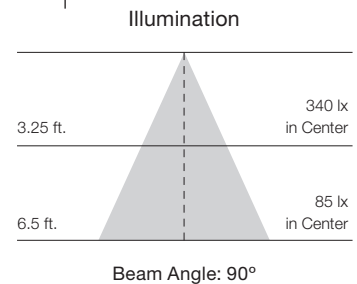

LED DIRECT WIRE BACK LIT DOWNLIGHTS

6" LED direct wire, back-lit, square trim downlights

Applications

- Residential
- Office
- Retail
- Hospitality
- Drop ceilings
- Remodeling

Highlights

- Easy install spring clips
- IC rated
- Low profile
- No recessed can required

Features

- Direct replacement for 65 Watt reflector lamps uses only 9 Watts
- Integrated j-box for direct wire installation saves time and materials
- Dimmable**
- 2700K, 3000K, 4000K and 5000K options
- 120V
- CEC/T20/T24 Compliant
- Long life—40,000 hours
- c-ETL-us listed
- Wet location
- ENERGY STAR® certified*
- 5 Year warranty

6" LED Direct Wire, Square Downlights

Item Number	Lamp Description	W	V	CRI	CCT	Lm	Bm	M.O.L. (Inches)	Life/Hrs.	UPC	Case Qty.
S11704*■	9WLED/DW/SQ/6/27K/120V	9	120	90	2700K	720	90°	3.19	40K	045923117046	12
S11705*■	9WLED/DW/SQ/6/30K/120V	9	120	90	3000K	720	90°	3.19	40K	045923117053	12
S11706*■	9WLED/DW/SQ/6/40K/120V	9	120	90	4000K	720	90°	3.19	40K	045923117060	12
S11707*	9WLED/DW/SQ/6/50K/120V	9	120	90	5000K	720	90°	3.19	40K	045923117077	12

**Consult Satco or visit www.satco.com for an up to date dimmer compatibility list. ■ Also T24 compliant.

**See warranty for details.

www.satco.com

Product sheet SA2605

63