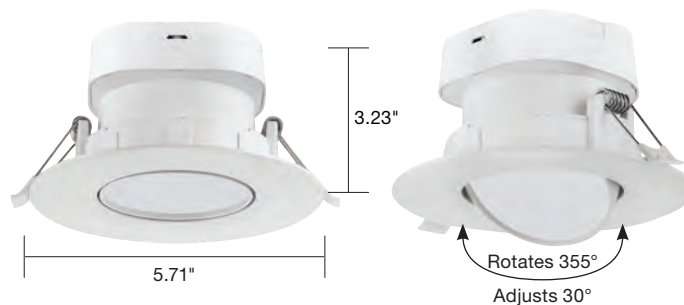

4" LED Direct Wire Gimbal Downlights

Item Number	Lamp Description	W	V	CRI	CCT	Lm	Bm	M.O.L. (Inches)	Life/Hrs.	UPC	Case Qty.
S11708*■	7WLED/DW/GBL/4/27K/120V	7	120	90	2700K	490	90°	3.23	40K	045923117084	12
S11709*■	7WLED/DW/GBL/4/30K/120V	7	120	90	3000K	490	90°	3.23	40K	045923117091	12
S11710*■	7WLED/DW/GBL/4/40K/120V	7	120	90	4000K	490	90°	3.23	40K	045923117107	12
S11711*	7WLED/DW/GBL/4/50K/120V	7	120	90	5000K	490	90°	3.23	40K	045923117114	12

**Consult Satco or visit www.satco.com for an up to date dimmer compatibility list. ■ Also T24 compliant.

Product sheet SA2523