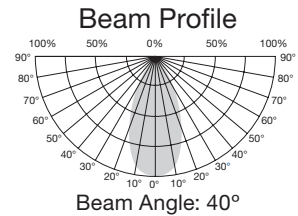

MR16 E26 LED LAMPS

LED MR16 E26 base lamps

Applications

- Indoor residential and commercial lighting
- Downlighting
- Accent lighting
- Pendant lighting

Features

- Direct replacement for 50 Watt Halogen lamps — uses only 6.5 Watts
- Innovative design
- Dimmable
- Damp location
- Approved for enclosed fixtures
- Long life - 25,000 hours
- No UV or IR radiation
- 3 year warranty