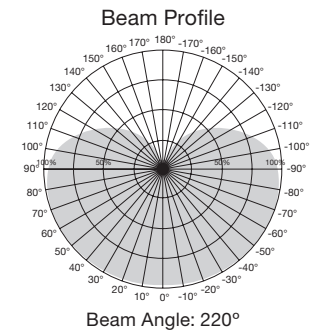

OMNI-DIRECTIONAL LED A19 LAMPS

60W replacement omni-directional LED A19 lamps

- Direct replacement for 60 Watt incandescent lamps, uses only 8.5-10 Watts
- Indoor residential and commercial lighting
- Innovative design—smooth heat sink design to resemble traditional incandescent lamp
- 2700K, 3000K, 3500K, 4000K & 5000K options
- Damp location
- Dimmable and non-dimmable options
- Approved for totally enclosed fixtures**
- E26 & GU24 base options
- CEC/T20 Compliant options available
- Long life—up to 25,000 hours
- ENERGY STAR certified*
- 3 Year warranty—15,000 hours
- 5 Year warranty—25,000 hours

60W Replacement Omni-Directional A19 LED Lamps

Item Number	Lamp Description	W	V	CRI	CCT	Lm	Bm	M.O.L. (Inches)	Life/ Hrs.	UPC	Pack
Dimmable											
S29835*	9.8A19/OMNI/220/LED/27K	9.8	120	80	2700K	800	220°	4 5/16	25K	045923298356	24/6
S29836*	9.8A19/OMNI/220/LED/30K	9.8	120	80	3000K	800	220°	4 5/16	25K	045923298363	24/6
S29837*	9.8A19/OMNI/220/LED/35K	9.8	120	80	3500K	800	220°	4 5/16	25K	045923298370	24/6
S29838*	9.8A19/OMNI/220/LED/40K	9.8	120	80	4000K	800	220°	4 5/16	25K	045923298387	24/6
S29839*	9.8A19/OMNI/220/LED/50K	9.8	120	80	5000K	800	220°	4 5/16	25K	045923298394	24/6
S29840*	9.8A19/OMNI/220/LED/27K/GU24	9.8	120	80	2700K	800	220°	4 5/16	25K	045923298400	24/6
S29844*	9.8A19/OMNI/220/LED/30K/GU24	9.8	120	80	3000K	800	220°	4 5/16	25K	045923298448	24/6
S29841*	9.8A19/OMNI/220/LED/35K/GU24	9.8	120	80	3500K	800	220°	4 5/16	25K	045923298417	24/6
S29842*	9.8A19/OMNI/220/LED/40K/GU24	9.8	120	80	4000K	800	220°	4 5/16	25K	045923298424	24/6
S29843	9.8A19/OMNI/220/LED/50K/GU24	9.8	120	80	5000K	800	220°	4 5/16	25K	045923298431	24/6
90 CRI—CEC/T20—JA8-2016											
S9703*■	10A19/OMNI/LED/27K/90CRI	10	120	90	2700K	800	220°	4 5/16	25K	045923097034	24/6
S9704*■	10A19/OMNI/LED/30K/90CRI	10	120	90	3000K	800	220°	4 5/16	25K	045923097041	24/6
S8480	10A19/OMNI/LED/40K/90CRI	10	120	90	4000K	800	220°	4 5/16	25K	045923084805	24/6
S8481	10A19/OMNI/LED/50K/90CRI	10	120	90	5000K	800	220°	4 5/16	25K	045923084812	24/6
S9707*■	10A19/OMNI/LED/27K/90CRI/GU24	10	120	90	2700K	800	220°	4 5/16	25K	045923097072	24/6
S9708*■	10A19/OMNI/LED/30K/90CRI/GU24	10	120	90	3000K	800	220°	4 5/16	25K	045923097089	24/6
S8482	10A19/OMNI/LED/40K/90CRI/GU24	10	120	90	4000K	800	220°	4 5/16	25K	045923084829	24/6
Non-Dimmable											
S9593*	9.5A19/LED/2700K/120V	9.5	120	80	2700K	800	220°	4 5/16	15K	045923095931	24/6
S9594*	9.5A19/LED/3000K/120V	9.5	120	80	3000K	800	220°	4 5/16	15K	045923095948	24/6
S9595*	9.5A19/LED/5000K/120V	9.5	120	80	5000K	800	220°	4 5/16	15K	045923095955	24/6
120-277V											
S8914*	8.5A19/LED/27K /120-277V	8.5	120-277	80	2700K	800	220°	4 5/16	25K	045923089145	24/6
S8915*	8.5A19/LED/30K /120-277V	8.5	120-277	80	3000K	800	220°	4 5/16	25K	045923089152	24/6
S8916	8.5A19/LED/40K /120-277V	8.5	120-277	80	4000K	800	220°	4 5/16	25K	045923089169	24/6
S8920	8.5A19/LED/50K /120-277V	8.5	120-277	80	5000K	800	220°	4 5/16	25K	045923089206	24/6
■ Also T24 compliant.											

**See warranty for details.