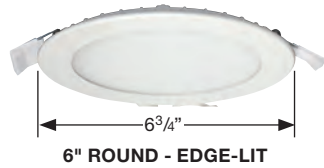

Low profile LED edge-lit downlights

- Slim profile fixture and external, remote driver offer almost limitless installation options
- Perfect for renovations with tight or hard to reach spaces
- Light weight
- No recessed can required
- As little as 1" height clearance required
- Air-tight for safe use with insulated or non-insulated ceilings
- External driver/j box for easy placement
- Easy install spring clips
- >90 CRI
- Dimmable
- Wet location
- c-ETL-us Listed
- Long life—50,000 hours
- ENERGY STAR certified
- 5 Year warranty