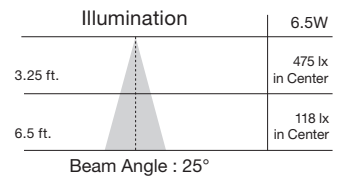

### Features

- Direct replacement for Halogen lamps  
4.5W = 35 Watts  
6.5W = 50 Watts – 25° (new) and 40°
- Dimmable
- Damp location
- Approved for enclosed fixtures\*\*
- Long life - 25,000 hours
- High efficiency / environmentally friendly
- Innovative design
- No UV or IR radiation
- 3 year warranty