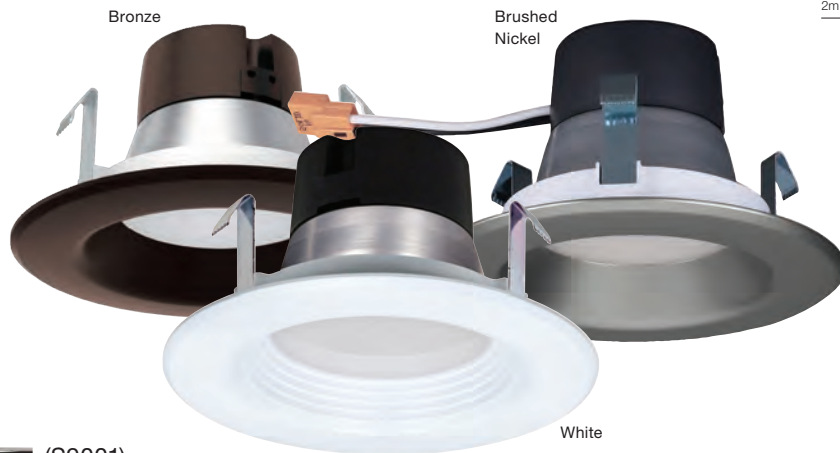

4" Downlight Baffle

4" LED Recessed Downlight Retrofits

Item Number	Lamp Description	Finish	W	V	CRI	CCT	Lm	Bm	M.O.L. (Inches)	Life/Hrs.	UPC	Pack
4" LED Baffle Retrofits												
S39713■	7WLED/RDL/4/27K/120V	White	7	120	90	2700K	600	90°	2 7/8	50K	045923397134	16/1
S39714■	7WLED/RDL/4/30K/120V	White	7	120	90	3000K	600	90°	2 7/8	50K	045923397141	16/1
S39715■	7WLED/RDL/4/40K/120V	White	7	120	90	4000K	600	90°	2 7/8	50K	045923397158	16/1
S39716*	7WLED/RDL/4/50K/120V	White	7	120	90	5000K	600	90°	2 7/8	50K	045923397165	16/1
S39744*	8.5WLED/RDL/4/30K/BN/120V	Brushed Nickel	8.5	120	90	3000K	600	90°	2 7/8	50K	045923397448	16/1
S39847*	8.5WLED/RDL/4/30K/BRZ/120V	Bronze	8.5	120	90	3000K	520	90°	2 7/8	50K	045923398476	16/1
4" LED Gimbal Retrofits												
S39463■	7WLED/DIR/4/40/27K/120V	White	7	120	90	2700K	600	40°	3 5/16	50K	045923294631	8/1
S39464■	7WLED/DIR/4/40/30K/120V	White	7	120	90	3000K	600	40°	3 5/16	50K	045923294648	8/1
S39465■	7WLED/DIR/4/40/40K/120V	White	7	120	90	4000K	600	40°	3 5/16	50K	045923294655	8/1
S39466■	7WLED/DIR/4/90/27K/120V	White	7	120	90	2700K	600	90°	3 5/16	50K	045923294662	8/1
S39467■	7WLED/DIR/4/90/30K/120V	White	7	120	90	3000K	600	90°	3 5/16	50K	045923294679	8/1
S39468■	7WLED/DIR/4/90/40K/120V	White	7	120	90	4000K	600	90°	3 5/16	50K	045923294686	8/1

■ Also T24 compliant.

Product sheet SA2602

**See warranty for details.

www.satco.com