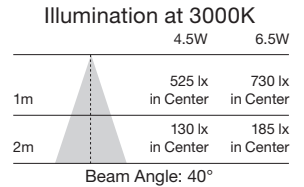

LED PAR16 & MR11 LAMPS

LED PAR16 4.5 & 6.5W lamps

- 45W & 60W Halogen PAR16 lamp replacement uses only 4.5-6.5 Watts
- Indoor residential and commercial lighting
- Down lighting
- Accent lighting
- Pendant lighting
- Dimmable
- Damp location
- Approved for totally enclosed fixtures**
- Long life—25,000 hours
- 3 Year warranty