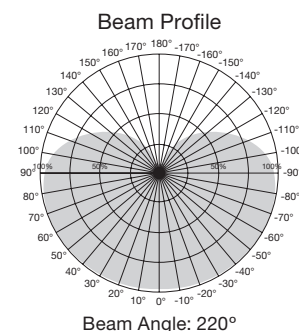

125W replacement omni-directional 120-277V LED A21 lamps

- Direct replacement for 125 Watt incandescent & 25 Watt CFL lamps, uses only 19 Watts
- Indoor residential and commercial lighting
- Down lighting • Display lighting
- Accent lighting
- 2700K, 3000K, 4000K and 5000K options
- Damp location • Approved for totally enclosed fixtures**
- c-UL-us listed • Long life—25,000 hours
- ENERGY STAR certified*
- 5 Year warranty