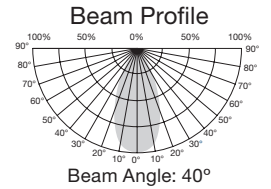

### Features

- Direct replacement for Halogen lamps  
4.5W = 35 Watts  
6.5W = 50 Watts – 25° (new) and 40°
- Dimmable
- Damp location
- Approved for enclosed fixtures\*\*
- Long life - 25,000 hours
- High efficiency / environmentally friendly
- Innovative design
- No UV or IR radiation
- 3 year warranty