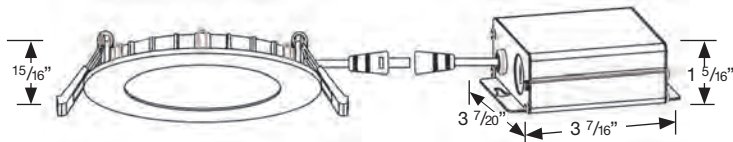

Low profile LED edge-lit downlights

- Slim profile fixture and external, remote driver offer almost limitless installation options
- Perfect for renovations with tight or hard to reach spaces
- Light weight
- No recessed can required
- As little as 1" height clearance required
- Air-tight for safe use with insulated or non-insulated ceilings
- External driver/j box for easy placement
- Easy install spring clips
- >90 CRI
- Dimmable
- Wet location
- c-ETL-us Listed
- Long life—50,000 hours
- ENERGY STAR certified
- 5 Year warranty