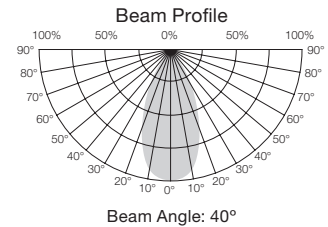

HIGH LUMEN LED PAR LAMPS

High lumen LED PAR lamps

A high lumen, high efficiency option for all PAR38 lamps

Features

- Direct replacement for 250W PAR lamps only 33 Watts
- High ceiling applications
- Saves over 80% on energy costs
- 120V
- High efficiency and beam control
- 2700K, 3000K, 4000K, and 5000K options
- Approved for totally enclosed fixtures**
- Long life—25,000 hours
- 5 Year limited warranty