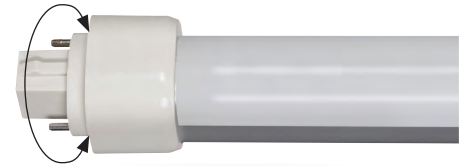

S9854, S9855, S9856, S9857
G24D

LED/CFL Replacement Lamps

Item Number	Lamp Description	W	Base Type	CCT	CRI	M.O.L. (Inches)	Lm	Life/Hrs.	UPC	Pack/Master
4-Pin Horizontal										
S29850*	9WPLH/LED/830/DR/4P	9	G24Q	3000K	82	6 5/8	950	50K	045923298509	50/10
S29851*	9WPLH/LED/835/DR/4P	9	G24Q	3500K	82	6 5/8	950	50K	045923298516	50/10
S29852*	9WPLH/LED/840/DR/4P	9	G24Q	4000K	82	6 5/8	900	50K	045923098529	50/10
S29853*	9WPLH/LED/850/DR/4P	9	G24Q	5000K	82	6 5/8	900	50K	045923298530	50/10
2-Pin Horizontal										
S9854	9WPLH/LED/830/DR/2P	9	G24D	3000K	82	6 5/8	850	50K	045923098543	50/10
S9855	9WPLH/LED/835/DR/2P	9	G24D	3500K	82	6 5/8	850	50K	045923098550	50/10
S9856	9WPLH/LED/840/DR/2P	9	G24D	4000K	82	6 5/8	900	50K	045923098567	50/10
S9857	9WPLH/LED/850/DR/2P	9	G24D	5000K	82	6 5/8	900	50K	045923098574	50/10
4-Pin Vertical										
S29858*	9WPLV/LED/830/DR/4P	9	G24Q	3000K	82	4 11/16	950	50K	045923298585	50/10
S29859*	9WPLV/LED/835/DR/4P	9	G24Q	3500K	82	4 11/16	950	50K	045923298592	50/10
S29860*	9WPLV/LED/840/DR/4P	9	G24Q	4000K	82	4 11/16	900	50K	045923298608	50/10
S29861*	9WPLV/LED/850/DR/4P	9	G24Q	5000K	82	4 11/16	900	50K	045923298615	50/10
2-Pin Vertical										
S9862	9WPLV/LED/830/DR/2P	9	G24D	3000K	82	4 11/16	850	50K	045923098628	50/10
S9863	9WPLV/LED/835/DR/2P	9	G24D	3500K	82	4 11/16	850	50K	045923098635	50/10
S9864	9WPLV/LED/840/DR/2P	9	G24D	4000K	82	4 11/16	900	50K	045923098642	50/10
S9865	9WPLV/LED/850/DR/2P	9	G24D	5000K	82	4 11/16	900	50K	045923098659	50/10