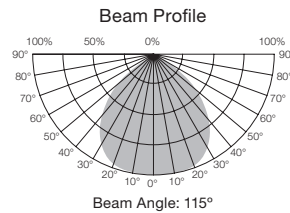

illumination	4"	5"-6"
1m	340 lx in Center	420 lx in Center
2m	85 lx in Center	100 lx in Center

Beam Angle: 115°

Step 1

Screw lamp into  
existing socket.

Step 2

Push into the fixture  
until the trim is flush  
against surface.