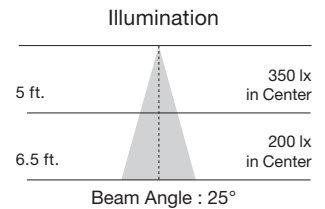

LED PAR LAMPS

Familiar appearance.
High efficiency.
Direct replacements.

Satco LED PAR Lamps.
LED efficiency, indoors or out.

Satco LED PAR lamps have the familiar look of the Halogen PAR lamps they replace, but deliver the high efficiency that only LEDs can. With the silvered reflector, traditional lens pattern, and exact dimensions of older Halogen PARs, Satco LED PARs represent an exact replacement. The only difference will be the greatly reduced energy and maintenance costs!

7W LED PAR20 lamps

- 50W PAR20 replacement uses only 7 Watts
- Down lighting
- Track lighting
- Dimmable
- IP65 Listed - indoor/outdoor
- Approved for totally enclosed fixtures**
- Long life—25,000 hours
- ENERGY STAR certified*
- 3 Year warranty

LED PAR Lamps

Item Number	Lamp Description	W	V	CRI	CCT	Color Temp.	Lm	Bm	M.O.L. (Inches)	Life/Hrs.	UPC	Pack
LED PAR20 - Replaces 50W												
S9400*	7PAR20/LED/25'/2700K/120V/SP	7	120	80	2700K	Warm White	525	25°	3 1/16	25K	045923094002	24/6
S9401*	7PAR20/LED/25'/3000K/120V/SP	7	120	80	3000K	Soft White	525	25°	3 1/16	25K	045923094019	24/6
S9402*	7PAR20/LED/25'/3500K/120V/SP	7	120	80	3500K	Neutral White	525	25°	3 1/16	25K	045923094026	24/6
S9403*	7PAR20/LED/25'/4000K/120V/SP	7	120	80	4000K	Cool White	525	25°	3 1/16	25K	045923094033	24/6
S9404*	7PAR20/LED/25'/5000K/120V/SP	7	120	80	5000K	Natural Light	525	25°	3 1/16	25K	045923094040	24/6
S9405*	7PAR20/LED/40'/2700K/120V/FL	7	120	80	2700K	Warm White	525	40°	3 1/16	25K	045923094057	24/6
S9406*	7PAR20/LED/40'/3000K/120V/FL	7	120	80	3000K	Soft White	525	40°	3 1/16	25K	045923094064	24/6
S9407*	7PAR20/LED/40'/3500K/120V/FL	7	120	80	3500K	Neutral White	525	40°	3 1/16	25K	045923094071	24/6
S9408*	7PAR20/LED/40'/4000K/120V/FL	7	120	80	4000K	Cool White	525	40°	3 1/16	25K	045923094088	24/6
S9409*	7PAR20/LED/40'/5000K/120V/FL	7	120	80	5000K	Natural Light	525	40°	3 1/16	25K	045923094095	24/6
90 CRI—CEC/T20												
S9485*■	7PAR20/LED/40'/27K/90CRI	7	120	90	2700K	Warm White	470	40°	3	25K	045923094859	24/6
S8581*■	7PAR20/LED/40'/30K/90CRI	7	120	90	3000K	Soft White	470	40°	3	25K	045923085819	24/6
S8494*	7PAR20/LED/40'/40K/90CRI	7	120	90	4000K	Cool White	470	40°	3	25K	045923084942	24/6
S8598*	7PAR20/LED/40'/50K/90CRI	7	120	90	5000K	Natural Light	470	40°	3	25K	045923085987	24/6

■ Also T24 compliant.

Product sheet SA1393

**See warranty for details.

www.satco.com