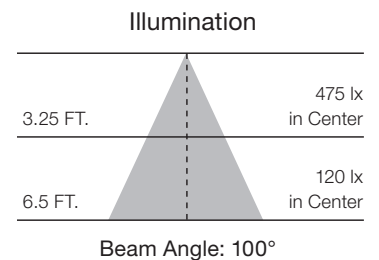

LED DIRECT WIRE EDGE-LIT DOWNLIGHTS

8" LED direct wire, edge-lit, round downlights

Applications

- Residential
- Office
- Retail
- Hospitality
- Drop ceilings
- Remodeling

Highlights

- Easy install spring clips
- IC rated
- Low profile
- No recessed can required

Features

- Direct replacement for 85 Watt reflector lamps uses only 18 Watts
- Integrated j-box for direct wire installation saves time and materials
- Dimmable**
- 2700K, 3000K, 4000K and 5000K options
- 120V
- CEC/T20 Compliant
- Long life—40,000 hours
- c-ETL-us listed
- Damp location
- ENERGY STAR® certified*
- 5 Year warranty

8" LED Direct Wire, Edge-Lit Downlights

Item Number	Lamp Description	W	V	CRI	CCT	Lm	Bm	M.O.L. (Inches)	Life/Hrs.	UPC	Case Qty.
S11716■	18WLED/DW/EL/8/27K/120V	18	120	90	2700K	1300	100°	1.94	40K	045923117169	12
S11717■	18WLED/DW/EL/8/30K/120V	18	120	90	3000K	1300	100°	1.94	40K	045923117176	12
S11718■	18WLED/DW/EL/8/40K/120V	18	120	90	4000K	1300	100°	1.94	40K	045923117183	12
S11719■	18WLED/DW/EL/8/50K/120V	18	120	90	5000K	1300	100°	1.94	40K	045923117190	12

**Consult Satco or visit www.satco.com for an up to date dimmer compatibility list. ■ Also T24 compliant.

Product sheet SA2606

**See warranty for details.

SATCO | NUVO

www.satco.com

57