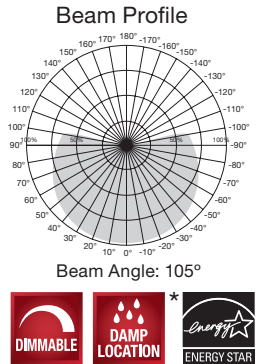

BR30 LED reflectors 80 & 90 CRI

- 65BR30 replacement uses only up to 9.5 Watts
- Indoor residential and commercial lighting
- Display lighting
- New one piece, lighter weight design
- Dimmable
- Long life—25,000 hours
- ENERGY STAR certified*
- 3 Year warranty
- CEC T20/T24