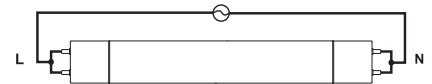

Double Ended Wiring Diagram AC120-277V