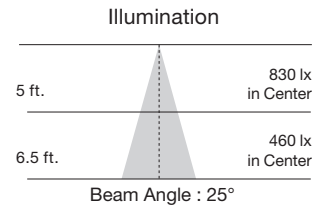

## 13W LED PAR30 short neck lamps

- 50W PAR30 short neck replacement uses only 13 Watts
- Down lighting
- Track lighting
- Dimmable
- IP65 Listed - indoor/outdoor
- Approved for totally enclosed fixtures\*\*
- Long life—25,000 hours
- ENERGY STAR certified\*
- 3 Year warranty