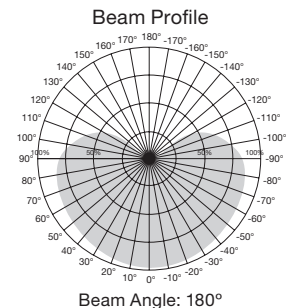

320° Swivel when installed

Beam Angle: 180°