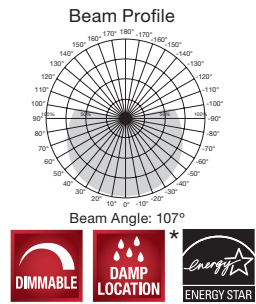

LED REFLECTOR LAMPS

R20 LED reflectors 80 & 90 CRI

- 50R20 replacement uses only up to 6.5 Watts
- Indoor residential and commercial lighting
- Dimmable • Damp location • Long life—25,000 hours
- ENERGY STAR certified*
- 3 Year warranty
- CEC T20/T24