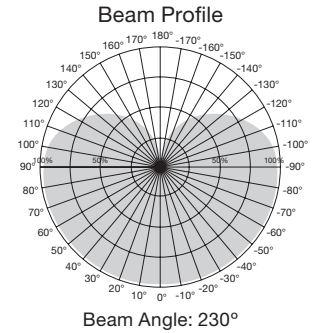

OMNI-DIRECTIONAL A15 & LOW VOLTAGE A19 LED LAMPS

40W replacement omni-directional LED A15 lamps

- Direct replacement for 40 Watt A15 incandescent lamps, uses only 5.5 Watts
- Indoor residential and commercial lighting
- Dimmable
- 2700K, 3000K, 4000K and 5000K options
- Damp location rated
- Approved for totally enclosed fixtures**
- Long life—25,000 hours
- ENERGY STAR certified*
- 3 Year warranty

40W Replacement Omni-Directional LED Lamps

Item Number	Lamp Description	W	V	CRI	CCT	Lm	Bm	M.O.L. (Inches)	Life/Hrs.	UPC	Pack/Master
S9030*	5.5A15/LED/2700K/120V	5.5	120	80	2700K	450	230°	3 7/16	25K	045923090301	24/6
S9031*	5.5A15/LED/3000K/120V	5.5	120	80	3000K	450	230°	3 7/16	25K	045923090318	24/6
S9032	5.5A15/LED/4000K/120V	5.5	120	80	4000K	450	230°	3 7/16	25K	045923090325	24/6
S9033	5.5A15/LED/5000K/120V	5.5	120	80	5000K	450	230°	3 7/16	25K	045923090332	24/6
S9064	5.5A15/LED/2700K/E17/120V	5.5	120	80	2700K	450	230°	3 7/16	25K	045923090646	24/6
S9065	5.5A15/LED/3000K/E17/120V	5.5	120	80	3000K	450	230°	3 1/2	25K	045923090653	24/6
S9067	5.5A15/LED/4000K/E17/120V	5.5	120	80	4000K	450	230°	3 1/2	25K	045923090677	24/6
S9068	5.5A15/LED/5000K/E17/120V	5.5	120	80	5000K	450	230°	3 1/2	25K	045923090684	24/6
90 CRI—CEC/T20											
S8572	5A15/LED/27K/120V	5	120	90	2700K	450	230°	3 15/32	25K	045923085727	24/6
S8573	5A15/LED/30K/120V	5	120	90	3000K	450	230°	3 15/32	25K	045923085734	24/6

Product sheet SA2267

Low voltage 9 Watt LED A19 lamps

- 60 Watt incandescent replacement, uses only 9 Watts
- RVs and campers
- Marine applications
- High efficiency—reduces drain on battery
- 12-34V DC
- 800 Lumens
- Long life—25,000 hours
- 3 Year warranty

Low Voltage 9 Watt LED A19 Lamps