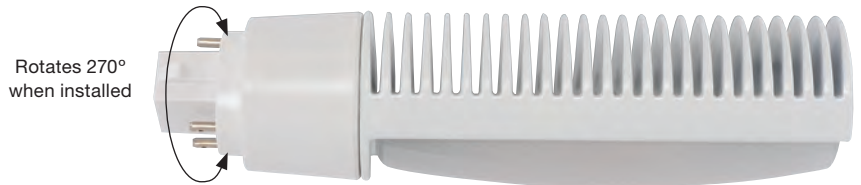

# LED/CFL LAMPS

Rotates 270°  
when installed

S21400, S21401, S21402, S21403

S21404, S21405, S21406, S21407