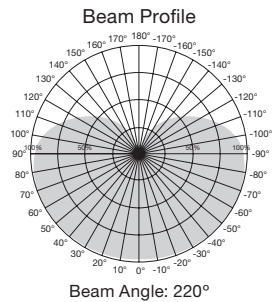

REPLACEMENT LED A19 4-PACKS

75W replacement LED A19 4-packs

Direct replacements for 75W incandescent lamps

- 75 Watt replacement uses only 11.5-12.5 Watts
- Indoor residential and commercial lighting
- Direct replacement for 18 Watt screw-in CFLs
- 2700K, 3000K, 4000K and 5000K options
- Damp location
- Approved for totally enclosed fixtures**
- Long life—15,000 hours
- ENERGY STAR certified*
- 3 Year warranty

75W Replacement A19 LED 4-packs

Item Number	Lamp Description	W	V	CRI	CCT	Lm	Bm	M.O.L. (Inches)	Life/Hrs.	UPC	Pack/Master
Non-Dimmable											
S28769*	11.5A19/LED/27K/ND/120V/4PK	11.5	120	80	2700K	1100	220°	4 5/16	15K	045923287695	12-4pks
S28770*	11.5A19/LED/50K/ND/120V/4PK	11.5	120	80	5000K	1100	220°	4 5/16	15K	045923287701	12-4pks
90 CRI—CEC/T20											
S8564	12.5A19/LED/27K/ND/120V/4PK	12.5	120	90	2700K	1050	220°	4 3/8	15K	045923085642	12-4pks
S8499	12.5A19/LED/30K/ND/120V/4PK	12.5	120	90	3000K	1050	220°	4 3/8	15K	045923084997	12-4pks
S8489	12.5A19/LED/40K/ND/120V/4PK	12.5	120	90	4000K	1050	220°	4 3/8	15K	045923084898	12-4pks
S8565	12.5A19/LED/50K/ND/120V/4PK	12.5	120	90	5000K	1050	220°	4 3/8	15K	045923085659	12-4pks

Must be ordered in full cases only.

Product sheet SA2152

**See warranty for details.