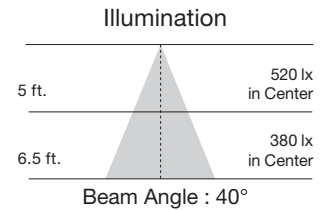

LED PAR LAMPS

13W LED PAR30 long neck lamps

- 75W PAR30 long neck replacement uses only 13 Watts
- Down lighting
- Track lighting
- Dimmable
- IP65 Listed - indoor/outdoor
- Approved for totally enclosed fixtures**
- Long life—25,000 hours
- ENERGY STAR certified*
- 3 Year warranty

LED PAR Lamps

Item Number	Lamp Description	W	V	CRI	CCT	Color Temp.	Lm	Bm	M.O.L. (Inches)	Life/Hrs.	UPC	Pack
LED PAR30 Long Neck - Replaces 75W												
S9425*	13PAR30/LN/LED/25/2700K/120V/SP	13	120	80	2700K	Warm White	1000	25°	4 1/16	25K	045923094255	12/6
S9426*	13PAR30/LN/LED/25/3000K/120V/SP	13	120	80	3000K	Soft White	1000	25°	4 1/16	25K	045923094262	12/6
S9427*	13PAR30/LN/LED/25/3500K/120V/SP	13	120	80	3500K	Neutral White	1000	25°	4 1/16	25K	045923094279	12/6
S9428*	13PAR30/LN/LED/25/4000K/120V/SP	13	120	80	4000K	Cool White	1000	25°	4 1/16	25K	045923094286	12/6
S9429*	13PAR30/LN/LED/25/5000K/120V/SP	13	120	80	5000K	Natural Light	1000	25°	4 1/16	25K	045923094293	12/6
S9430*	13PAR30/LN/LED/40/2700K/120V/FL	13	120	80	2700K	Warm White	1000	40°	4 1/16	25K	045923094309	12/6
S9431*	13PAR30/LN/LED/40/3000K/120V/FL	13	120	80	3000K	Soft White	1000	40°	4 1/16	25K	045923094316	12/6
S9432*	13PAR30/LN/LED/40/3500K/120V/FL	13	120	80	3500K	Neutral White	1000	40°	4 1/16	25K	045923094323	12/6
S9433*	13PAR30/LN/LED/40/4000K/120V/FL	13	120	80	4000K	Cool White	1000	40°	4 1/16	25K	045923094330	12/6
S9434*	13PAR30/LN/LED/40/5000K/120V/FL	13	120	80	5000K	Natural Light	1000	40°	4 1/16	25K	045923094347	12/6
S9435*	13PAR30/LN/LED/60/2700K/120V/WFL	13	120	80	2700K	Warm White	1000	60°	4 1/16	25K	045923094354	12/6
S9436*	13PAR30/LN/LED/60/3000K/120V/WFL	13	120	80	3000K	Soft White	1000	60°	4 1/16	25K	045923094361	12/6
S9437*	13PAR30/LN/LED/60/3500K/120V/WFL	13	120	80	3500K	Neutral White	1000	60°	4 1/16	25K	045923094378	12/6
S9438*	13PAR30/LN/LED/60/4000K/120V/WFL	13	120	80	4000K	Cool White	1000	60°	4 1/16	25K	045923094385	12/6
S9439*	13PAR30/LN/LED/60/5000K/120V/WFL	13	120	80	5000K	Natural Light	1000	60°	4 1/16	25K	045923094392	12/6
90 CRI—CEC/T20												
S9487■	13PAR30/LN/LED/40/27K/90CRI	13	120	90	2700K	Warm White	820	40°	4 19/32	25K	045923094873	12/6
S8583■	13PAR30/LN/LED/40/30K/90CRI	13	120	90	3000K	Soft White	820	40°	4 19/32	25K	045923085833	12/6
S8496*	13PAR30/LN/LED/40/40K/90CRI	13	120	90	4000K	Cool White	820	40°	4 19/32	25K	045923084966	12/6

■ Also T24 compliant.

Product sheet SA1393

**See warranty for details.

SATCO | NUVO

www.satco.com

39