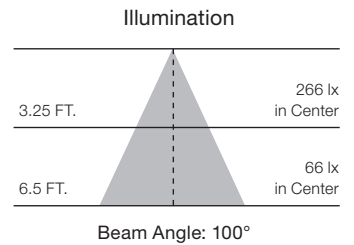

LED DIRECT WIRE BACK LIT DOWNLIGHTS

6" LED direct wire, back lit downlights

- Residential
- Office
- Retail
- Hospitality
- Drop ceilings
- Remodeling
- Direct replacement for 65 Watt reflector lamps uses only 9 Watts
- Integrated j-box for direct wire installation saves time and materials
- Wet location
- Dimmable***
- c-UL-us listed
- Long life—40,000 hours
- ENERGY STAR® certified*
- 5 Year warranty

Highlights

- Easy install spring clips
- IC rated
- Low profile
- No recessed can required

6" LED Direct Wire Downlights

Item Number	Lamp Description	W	V	CRI	CCT	Lm	Bm	M.O.L. (Inches)	Life/Hrs.	UPC	Pack
S29026*	9WLED/DW/RDL/5-6/27K/120V	9	120	83	2700K	700	100°	2 13/16	40K	045923290268	12/1
S29027*	9WLED/DW/RDL/5-6/30K/120V	9	120	83	3000K	700	100°	2 13/16	40K	045923290275	12/1
S29028*	9WLED/DW/RDL/5-6/40K/120V	9	120	83	4000K	700	100°	2 13/16	40K	045923290282	12/1
S29029*	9WLED/DW/RDL/5-6/50K/120V	9	120	83	5000K	700	100°	2 13/16	40K	045923290299	12/1

*** Consult Satco or visit www.satco.com for an up to date dimmer compatibility list.

Product sheet SA2296

**See warranty for details.

SATCO | NUVO

www.satco.com

59