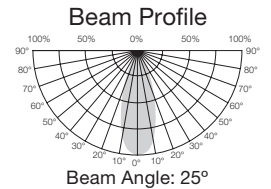

### Features

- Direct replacement for Halogen lamps  
4.5W = 35 Watts  
6.5W = 50 Watts – 25° (new) and 40°
- Dimmable
- Damp location
- Approved for enclosed fixtures\*\*
- Long life - 25,000 hours
- High efficiency / environmentally friendly
- Innovative design
- No UV or IR radiation
- 3 year warranty