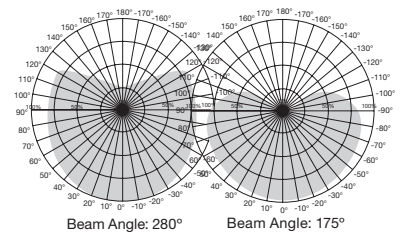

Candle Beam Profile Globe Beam Profile