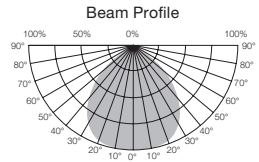

Illumination

Beam Angle: 90°