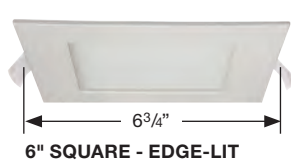

Low profile LED edge-lit downlights

- Slim profile fixture and external, remote driver offer almost limitless installation options
- Perfect for renovations with tight or hard to reach spaces
- Light weight
- No recessed can required
- As little as 1" height clearance required
- Air-tight for safe use with insulated or non-insulated ceilings
- External driver/j box for easy placement
- Easy install spring clips
- >90 CRI
- Dimmable
- Wet location
- c-ETL-us Listed
- Long life—50,000 hours
- ENERGY STAR certified
- 5 Year warranty