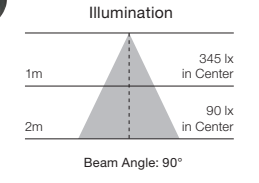

E26 Adapter included  (S9001)  
 GU10 Adapter sold separately (S9000)

4" Downlight Gimbal

4" Downlight Baffle

Beam Angle: 40°

Beam Angle: 90°

Illumination

Beam Angle: 90°

Illumination