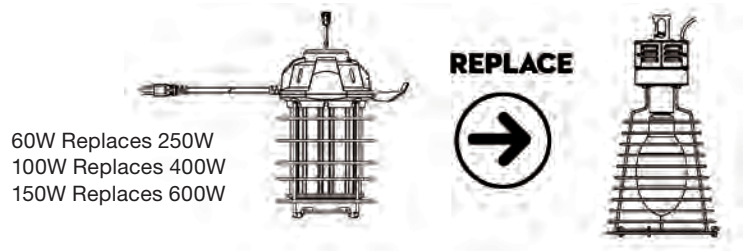

S28939

S28946

S28975

60W Replaces 250W  
100W Replaces 400W  
150W Replaces 600W

Linkable  
60Wx10 pcs. max  
100Wx6 pcs. max  
150Wx4 pcs. max  
600W max