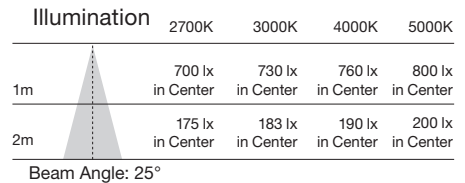

1.6W & 3W, 12V LED MR11 Lamps With GU4 Base

Item Number	Lamp Description	W	V	CRI	CCT	Lm	Bm	M.O.L. (Inches)	Life/Hrs.	UPC	Pack
S9280	3MR11/LED/25°/2700K/12V	3	12	80	2700K	210	25°	1 1/2	25K	045923092800	12/1
S9281	3MR11/LED/25°/3000K/12V	3	12	80	3000K	220	25°	1 1/2	25K	045923092817	12/1
S9282	3MR11/LED/25°/4000K/12V	3	12	80	4000K	230	25°	1 1/2	25K	045923092824	12/1
S9283	3MR11/LED/25°/5000K/12V	3	12	80	5000K	240	25°	1 1/2	25K	045923092831	12/1
S8603	3MR11/LED/25°/3000K/12V	3	12	80	3000K	210	25°	1 1/2	25K	045923086038	12/1
S9550	LED/1.6MR11/40°/3000K/12V/D	1.6	12	80	3000K	200	40°	1 1/2	25K	045923095504	20/1
S9551	LED/1.6MR11/40°/5000K/12V/D	1.6	12	80	5000K	200	40°	1 1/2	25K	045923095511	20/1

Product sheet SA1679

**See warranty for details.