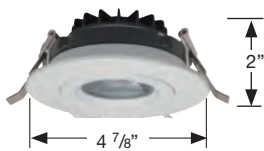

Low profile LED downlights

- Slim profile fixture and external, remote driver offer almost limitless installation options
- Perfect for renovations with tight or hard to reach spaces
- Light weight
- No recessed can required
- Air-tight for safe use with insulated or non-insulated ceilings
- External driver/j box for easy placement
- Easy install spring clips
- >90 CRI
- Dimmable
- Wet location
- c-ETL-us Listed
- Long life—50,000 hours
- ENERGY STAR certified
- 5 Year warranty