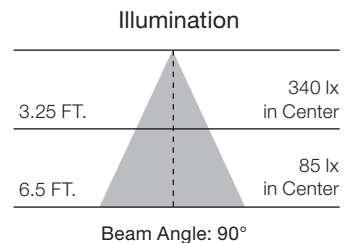

4" LED square trim recessed downlight retrofits

- Residential
- Office
- Retail
- Hospitality
- 45 Watt replacement uses only 9 Watts
- Direct replacement for reflector lamps
- Durable die-cast finish
- Dimmable***
- Wet location
- c-UL-us Classified
- JA8-2016
- CEC/T20 Compliant
- Long life—50,000 hours
- ENERGY STAR® certified*
- 5 Year warranty

E26 Adapter included (S9001)
GU24 Adapter sold separately (S8999)
GU10 Adapter sold separately (S9000)
Fits in round cans

4" LED Square Trim Recessed Downlight Retrofits

Item Number	Lamp Description	W	V	CRI	CCT	Lm	Bm	M.O.L. (Inches)	Life/Hrs.	UPC	Pack
S39756*■	7WLED/4/SQ/27K/120V	7	120	90	2700K	600	90°	4	50K	045923397561	24/1
S39757*■	7WLED/4/SQ/30K/120V	7	120	90	3000K	600	90°	4	50K	045923397578	24/1
S39758*■	7WLED/4/SQ/40K/120V	7	120	90	4000K	600	90°	4	50K	045923397585	24/1
S39759	7WLED/4/SQ/50K/120V	7	120	90	5000K	600	90°	4	50K	045923397592	24/1

*** Consult Satco or visit www.satco.com for an up to date dimmer compatibility list. ■ Also T24 compliant.

Product sheet SA2047

**See warranty for details.