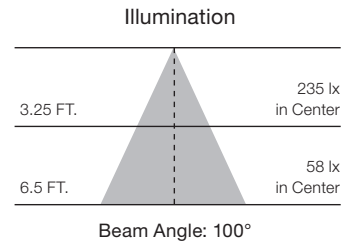

LED DIRECT WIRE BACK LIT DOWNLIGHTS

4" LED direct wire, back lit downlights

- Residential
- Office
- Retail
- Hospitality
- Drop ceilings
- Remodeling
- Direct replacement for 45 Watt reflector lamps uses only 7 Watts
- Integrated j-box for direct wire installation saves time and materials
- Wet location
- Dimmable***
- c-UL-us listed
- Long life—40,000 hours
- ENERGY STAR® certified*
- 5 Year warranty

Highlights

- Easy install spring clips
- IC rated
- Low profile
- No recessed can required

4" LED Direct Wire Downlights

Item Number	Lamp Description	W	V	CRI	CCT	Lm	Bm	M.O.L. (Inches)	Life/Hrs.	UPC	Pack
S29011*	7WLED/DW/RDL/4/27K/120V	7	120	83	2700K	550	100°	2 ¾	40K	045923290114	12/1
S29012*	7WLED/DW/RDL/4/30K/120V	7	120	83	3000K	550	100°	2 ¾	40K	045923290121	12/1
S29013*	7WLED/DW/RDL/4/40K/120V	7	120	83	4000K	550	100°	2 ¾	40K	045923290138	12/1
S29021*	7WLED/DW/RDL/4/50K/120V	7	120	83	5000K	550	100°	2 ¾	40K	045923290213	12/1

*** Consult Satco or visit www.satco.com for an up to date dimmer compatibility list.

Product sheet SA2295