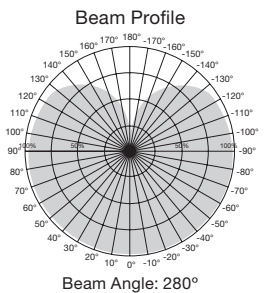

High Lumen A23 & A25 Industrial/Commercial Lamps

Item Number	Lamp Description	W	V	CRI	CCT	Lm	Bm	M.O.L. (Inches)	Life/Hrs.	UPC	Pack/Mstr.
S13100**	25WA23/LED/2700K/120-277V/E26	25	120-277V	80	2700K	3375	280°	6.28	50K	045923131004	24
S13101**	25WA23/LED/4000K/120-277V/E26	25	120-277V	80	4000K	3575	280°	6.28	50K	045923131011	24
S13102**	25WA23/LED/5000K/120-277V/E26	25	120-277V	80	5000K	3625	280°	6.28	50K	045923131028	24
S13103	25WA23/LED/6500K/120-277V/E26	25	120-277V	80	6500K	3625	280°	6.28	50K	045923131035	24
S13104*	25WA23/LED/HID/2700K/120-277V/EX39	25	120-277V	80	2700K	3375	280°	6.66	50K	045923131042	24
S13105*	25WA23/LED/HID/4000K/120-277V/EX39	25	120-277V	80	4000K	3575	280°	6.66	50K	045923131059	24
S13106*	25WA23/LED/HID/5000K/120-277V/EX39	25	120-277V	80	5000K	3625	280°	6.66	50K	045923131066	24
S13107	25WA23/LED/HID/6500K/120-277V/EX39	25	120-277V	80	6500K	3625	280°	6.66	50K	045923131073	24
S13108*	35WA25/LED/HID/2700K/120-277V/EX39	35	120-277V	80	2700K	4480	280°	7.25	50K	045923131080	24
S13109*	35WA25/LED/HID/4000K/120-277V/EX39	35	120-277V	80	4000K	4725	280°	7.25	50K	045923131097	24
S13110*	35WA25/LED/HID/5000K/120-277V/EX39	35	120-277V	80	5000K	4830	280°	7.25	50K	045923131103	24
S13111	35WA25/LED/HID/6500K/120-277V/EX39	35	120-277V	80	6500K	4830	280°	7.25	50K	045923131110	24

**See warranty for details.