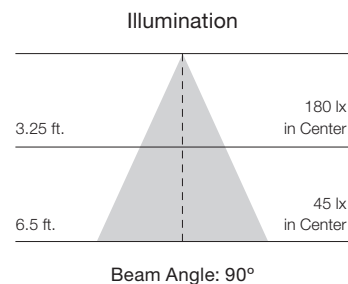

4" LED Direct Wire Gimbal Downlights

Item Number	Lamp Description	W	V	CRI	CCT	Lm	Bm	M.O.L. (Inches)	Life/Hrs.	UPC	Case Qty.
S11708*■	7WLED/DW/GBL/4/27K/120V	7	120	90	2700K	490	90°	3.23	40K	045923117084	12
S11709*■	7WLED/DW/GBL/4/30K/120V	7	120	90	3000K	490	90°	3.23	40K	045923117091	12
S11710*■	7WLED/DW/GBL/4/40K/120V	7	120	90	4000K	490	90°	3.23	40K	045923117107	12
S11711*	7WLED/DW/GBL/4/50K/120V	7	120	90	5000K	490	90°	3.23	40K	045923117114	12

**Consult Satco or visit www.satco.com for an up to date dimmer compatibility list. ■ Also T24 compliant.

Product sheet SA2523