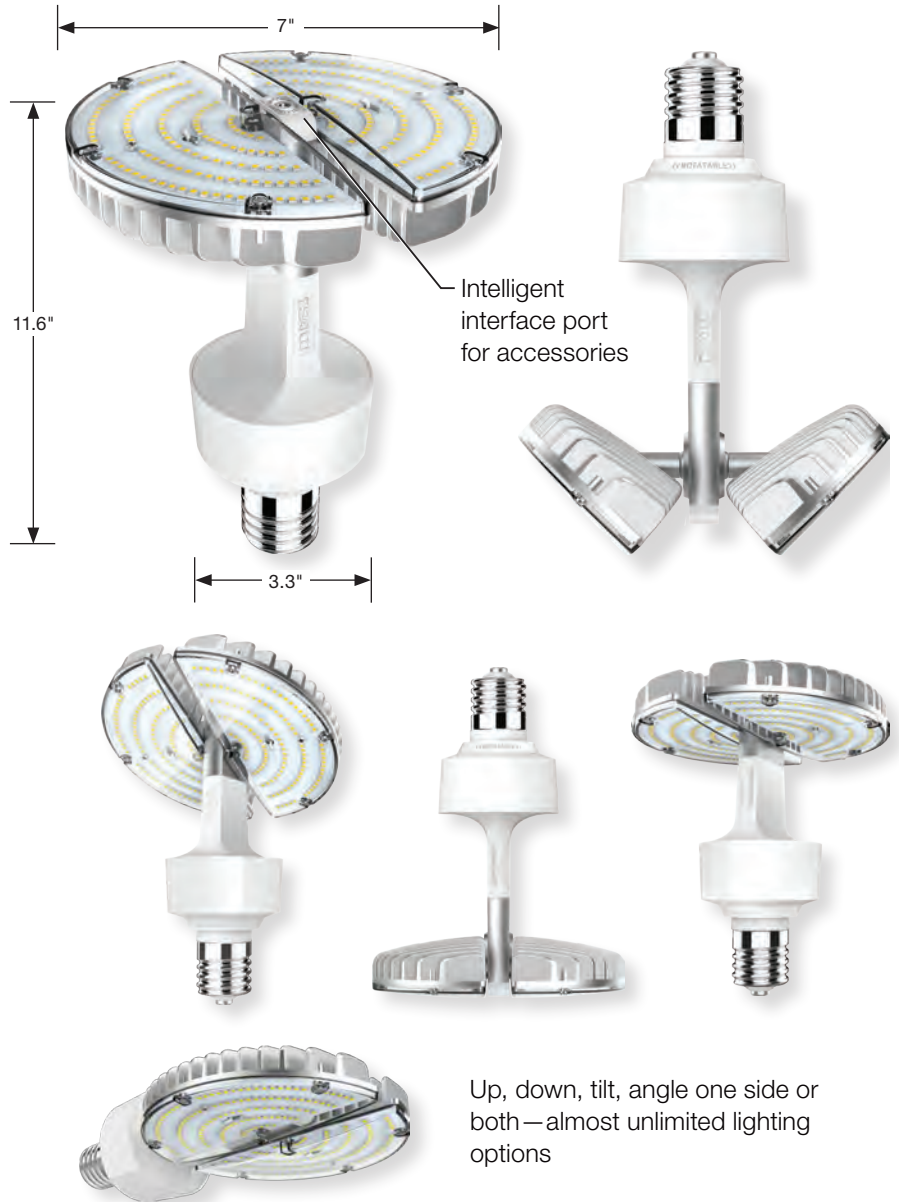

Hi-Pro 360

Innovation in every direction—literally!
Rotating, multi-angle LED lamp.

Applications

- Indoor/outdoor direct replacement
- Street lamps/shoe box
- High bays/low bays
- Parking garages
- Commercial and industrial security
- Gymnasiums and other high ceiling applications
- Outdoor canopies

Features

- Multi-angle rotating LED lamp with folding panel design
- Replaces HID, CFL, and incandescent
- Direct wire range voltage 100-277V
- Approved for totally enclosed fixtures
- 70 Watts
- 2700K 4000K or 5000K options
- Built-in 4K surge protection
- EX39 base
- IP64/Damp location
- Long life—50,000 hours
- 5 Year limited warranty

Accessories

- 80/954 - Hi-Pro WiFi Module
- 80/955 - Hi-Pro Motion Sensor / PIR
- 80/956 - Hi-Pro Photocell
- 80/957 - Hi-Pro Motion Sensor / MW

Hi-Pro 360 Lamps

Item Number	Lamp Description	W	V	Base Type	CRI	CCT	Lm	M.O.L. (Inches)	Life/Hrs.	UPC	Pk./Mstr.
S13120*	70W/LED/HP360/827	70	100-277	EX39	80+	2700	10500	11.58	50K	045923131202	8
S13121*	70W/LED/HP360/840	70	100-277	EX39	80+	4000	10500	11.58	50K	045923131219	8
S13122*	70W/LED/HP360/850	70	100-277	EX39	80+	5000	10500	11.58	50K	045923131226	8

Product sheet SA2579

**See warranty for details.