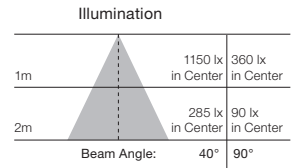

E26 Adapter included  (S9001)  
 GU10 Adapter sold separately (S9000)

4" Downlight Gimbal

4" Downlight Baffle

Beam Angle: 40°

Beam Angle: 90°

Illumination

Beam Angle: 90°

Illumination