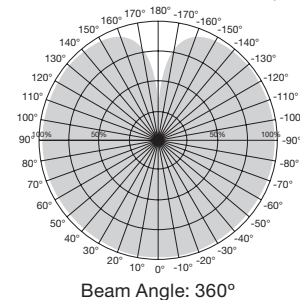

Hi-Pro LED temporary string light series

High lumen, omni-directional string lights for industrial and commercial applications

- For use in any commercial work area
- 5 lamps per string
- 20W / 2000 lumens per lamp (100W)
- 10' between lamps (50' per string)
- Replaces HID, CFL, and Incandescent
- 360° Omni-directional light
- Direct wire 120V
- Wet location
- IP65 - Water and dust proof
- Long life—50,000 hours
- 3 Year limited warranty

High Lumen Industrial/Commercial LED String Light

Item Number	Lamp Description	W	V	CRI	Base Type	CCT	Lm	Bm	M.O.L. (Inches)	Life/Hrs.	UPC	Pack
S8976	100W/LED/5PC/TEMP/STRING/120V	100	120	85	String/Plug	5000K	10000	360°	6 3/4	50K	045923089763	1

Product sheet SA2284

**See warranty for details.