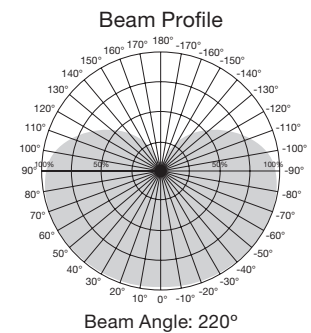

Omni-Directional 3-Way LED Lamps

Item Number	Lamp Description	W	V	CRI	CCT	Lumens	Bm	M.O.L. (Inches)	Life/ Hrs.	UPC	Pack
30/70/100W 3-Way											
S9316*	3/9/12A19/3WAY LED/2700K/120V	3/9/12	120	80	2700K	280/950/1200	220°	4 5/8	25K	045923093166	24/6
S9317*	3/9/12A19/3WAY LED/3000K/120V	3/9/12	120	80	3000K	280/950/1200	220°	4 5/8	25K	045923093173	24/6
S9318	3/9/12A19/3WAY LED/4000K/120V	3/9/12	120	80	4000K	280/950/1200	220°	4 5/8	25K	045923093180	24/6
S9319	3/9/12A19/3WAY LED/5000K/120V	3/9/12	120	80	5000K	280/950/1200	220°	4 5/8	25K	045923093197	24/6
90 CRI—CEC/T20											
S8570*	3/9/12A19/3WAY LED/27K/120V	3/9/12	120	90	2700K	230/850/1050	220°	4 5/8	25K	045923085703	24/6
S8571*	3/9/12A19/3WAY LED/30K/120V	3/9/12	120	90	3000K	230/850/1050	220°	4 5/8	25K	045923085710	24/6
50/100/150W 3-Way											
S8542*	5/15/21A21/3-WAY LED/2700K/120V	5/15/21	120	80	2700K	600/1600/2150	220°	5 5/8	25K	045923085420	24/6
S8543*	5/15/21A21/3-WAY LED/3000K/120V	5/15/21	120	80	3000K	600/1600/2150	220°	5 5/8	25K	045923085437	24/6
S8544	5/15/21A21/3-WAY LED/4000K/120V	5/15/21	120	80	4000K	600/1600/2150	220°	5 5/8	25K	045923085444	24/6
S8545	5/15/21A21/3-WAY LED/5000K/120V	5/15/21	120	80	5000K	600/1600/2150	220°	5 5/8	25K	045923085451	24/6

Product sheet SA2608