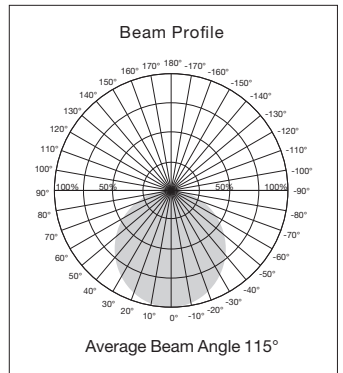

High Lumen Industrial/Commercial LED Lamps

Item Number	Lamp Description	W	V	Base Type	CRI	CCT	Lm	Bm	M.O.L. (Inches)	Life/Hrs.	UPC	Pk./Mstr.
S13112*	80W/LED/HID-HB/4K/120-277V	80	120-277	EX39	80+	4000	9300	115	10.12	50K	045923131127	4
S13113*	80W/LED/HID-HB/5K/120-277V	80	120-277	EX39	80+	5000	9700	115	10.12	50K	045923131134	4
S13114*	130W/LED/HID-HB/4K/120-277V	130	120-277	EX39	80+	4000	15500	115	12.40	50K	045923131141	4
S13115*	130W/LED/HID-HB/5K/120-277V	130	120-277	EX39	80+	5000	16100	115	12.40	50K	045923131158	4

Accessories

80-929 HARD WIRE SURGE PROTECTOR

045923809293

Product sheet SA2530

**See warranty for details.

SATCO | NUVO

www.satco.com

81