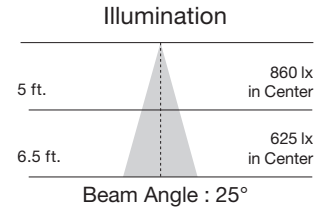

LED PAR LAMPS

13W LED PAR30 long neck lamps

- 75W PAR30 long neck replacement uses only 13 Watts
- Down lighting
- Track lighting
- Dimmable
- IP65 Listed - indoor/outdoor
- Approved for totally enclosed fixtures**
- Long life—25,000 hours
- ENERGY STAR certified*
- 3 Year warranty

LED PAR Lamps

Item Number	Lamp Description	W	V	CRI	CCT	Color Temp.	Lm	Bm	M.O.L. (Inches)	Life/Hrs.	UPC	Pack
LED PAR30 Long Neck - Replaces 75W												
S9425*	13PAR30/LN/LED/25/2700K/120V/SP	13	120	80	2700K	Warm White	1000	25°	4 1/16	25K	045923094255	12/6
S9426*	13PAR30/LN/LED/25/3000K/120V/SP	13	120	80	3000K	Soft White	1000	25°	4 1/16	25K	045923094262	12/6
S9427*	13PAR30/LN/LED/25/3500K/120V/SP	13	120	80	3500K	Neutral White	1000	25°	4 1/16	25K	045923094279	12/6
S9428*	13PAR30/LN/LED/25/4000K/120V/SP	13	120	80	4000K	Cool White	1000	25°	4 1/16	25K	045923094286	12/6
S9429*	13PAR30/LN/LED/25/5000K/120V/SP	13	120	80	5000K	Natural Light	1000	25°	4 1/16	25K	045923094293	12/6
S9430*	13PAR30/LN/LED/40/2700K/120V/FL	13	120	80	2700K	Warm White	1000	40°	4 1/16	25K	045923094309	12/6
S9431*	13PAR30/LN/LED/40/3000K/120V/FL	13	120	80	3000K	Soft White	1000	40°	4 1/16	25K	045923094316	12/6
S9432*	13PAR30/LN/LED/40/3500K/120V/FL	13	120	80	3500K	Neutral White	1000	40°	4 1/16	25K	045923094323	12/6
S9433*	13PAR30/LN/LED/40/4000K/120V/FL	13	120	80	4000K	Cool White	1000	40°	4 1/16	25K	045923094330	12/6
S9434*	13PAR30/LN/LED/40/5000K/120V/FL	13	120	80	5000K	Natural Light	1000	40°	4 1/16	25K	045923094347	12/6
S9435*	13PAR30/LN/LED/60/2700K/120V/WFL	13	120	80	2700K	Warm White	1000	60°	4 1/16	25K	045923094354	12/6
S9436*	13PAR30/LN/LED/60/3000K/120V/WFL	13	120	80	3000K	Soft White	1000	60°	4 1/16	25K	045923094361	12/6
S9437*	13PAR30/LN/LED/60/3500K/120V/WFL	13	120	80	3500K	Neutral White	1000	60°	4 1/16	25K	045923094378	12/6
S9438*	13PAR30/LN/LED/60/4000K/120V/WFL	13	120	80	4000K	Cool White	1000	60°	4 1/16	25K	045923094385	12/6
S9439*	13PAR30/LN/LED/60/5000K/120V/WFL	13	120	80	5000K	Natural Light	1000	60°	4 1/16	25K	045923094392	12/6
90 CRI—CEC/T20												
S9487■	13PAR30/LN/LED/40/27K/90CRI	13	120	90	2700K	Warm White	820	40°	4 19/32	25K	045923094873	12/6
S8583■	13PAR30/LN/LED/40/30K/90CRI	13	120	90	3000K	Soft White	820	40°	4 19/32	25K	045923085833	12/6
S8496*	13PAR30/LN/LED/40/40K/90CRI	13	120	90	4000K	Cool White	820	40°	4 19/32	25K	045923084966	12/6

■ Also T24 compliant.

Product sheet SA1393

**See warranty for details.

SATCO | NUVO

www.satco.com

39