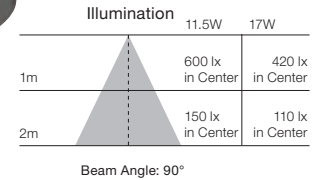

5"/6" Downlight Gimbal

Rotates 355°

30°  
 Directional gimbal

5"/6" Downlight Baffle