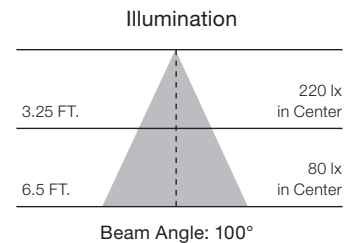

Highlights

- Easy install spring clips
- IC rated
- Low profile
- No recessed can required

6" LED Direct Wire Edge-Lit Downlights

Item Number	Lamp Description	W	V	CRI	CCT	Lm	Bm	M.O.L. (Inches)	Life/Hrs.	UPC	Pack
S29061*	11.6WLED/DW/EL/5-6/27K/120V	11.6	120	83	2700K	800	100°	1 15/16	40K	045923290619	12/1
S29062*	11.6WLED/DW/EL/5-6/30K/120V	11.6	120	83	3000K	800	100°	1 15/16	40K	045923290626	12/1
S29063*	11.6WLED/DW/EL/5-6/40K/120V	11.6	120	83	4000K	800	100°	1 15/16	40K	045923290633	12/1
S29059*	11.6WLED/DW/EL/5-6/50K/120V	11.6	120	83	5000K	800	100°	1 15/16	40K	045923290596	12/1

*** Consult Satco or visit www.satco.com for an up to date dimmer compatibility list.

Product sheet SA2294