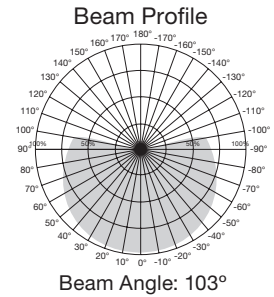

LED REFLECTOR LAMPS

11.5W & 16.5W BR40 LED reflectors 80 & 90 CRI

- 65W BR40 replacement uses only up to 13 Watts
- 85W BR40 replacement uses only 16.5 Watts
- Indoor residential and commercial lighting
- Dimmable
- Damp location
- Long life—25,000 hours
- ENERGY STAR certified*
- 3 Year warranty