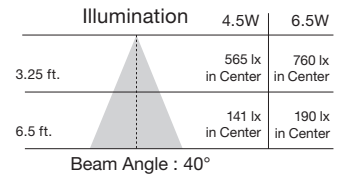

### Features

- Direct replacement for Halogen lamps  
4.5W = 35 Watts  
6.5W = 50 Watts – 25° (new) and 40°
- Dimmable
- Damp location
- Approved for enclosed fixtures\*\*
- Long life - 25,000 hours
- High efficiency / environmentally friendly
- Innovative design
- No UV or IR radiation
- 3 year warranty