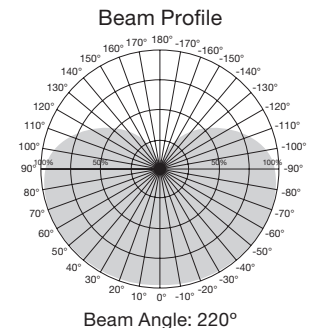

Low voltage 9 Watt LED A19 lamps

- 60 Watt incandescent replacement, uses only 9 Watts
- RVs and campers
- Marine applications
- High efficiency—reduces drain on battery
- 12-34V DC
- 800 Lumens
- Long life—25,000 hours
- 3 Year warranty