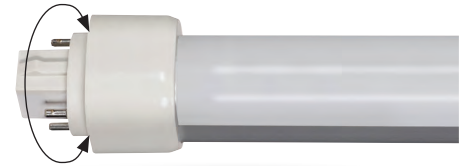

S29850, S29851, S29852, S29853
G24Q