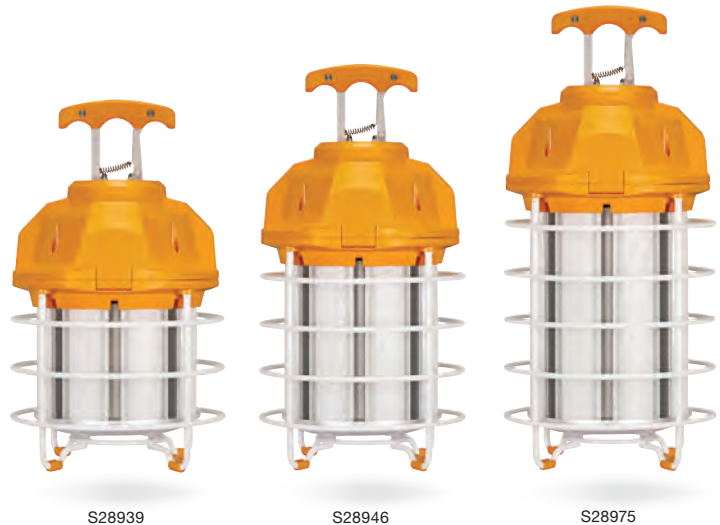

HIGH LUMEN LED LAMPS

Hi-Pro LED temporary hi-bay caged lamp series

High lumen, omni-directional lamps for industrial and commercial applications

- For use in any commercial work area replacing HID, CFL and Incandescent
- 60/100/150 Watt options (up to 15,000 lm)
- Includes 3' power cord/plug
- Portable
- Outlet for connecting multiple lamps
- Remote control "on/off"
- Cage is redesigned to be free standing with additional support
- IP64, higher efficiency, improved heat dissipation
- 360° Omni-directional light
- Damp location
- Long life—50,000 hours
- 5 Year limited warranty