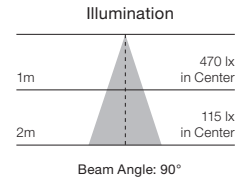

5"/6" Downlight Gimbal

Rotates 355°

30°  
 Directional gimbal

5"/6" Downlight Baffle