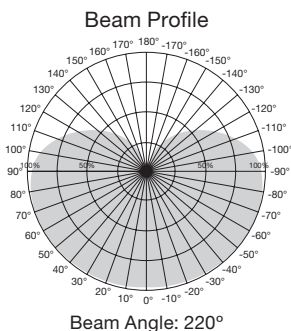

OMNI-DIRECTIONAL LED A19 LAMPS

40W replacement omni-directional LED A19 lamps

- Direct replacement for 40 Watt incandescent lamps, uses only 5.5-6 Watts
- Indoor residential and commercial lighting
- Innovative design—smooth heat sink design to resemble traditional incandescent lamp
- 2700K, 3000K, 3500K, 4000K & 5000K options
- Damp location
- Dimmable and non-dimmable options
- Approved for totally enclosed fixtures**
- Long life—up to 25,000 hours
- ENERGY STAR certified*
- 3 Year warranty—15,000 hours
- 5 Year warranty—25,000 hours

40W Replacement Omni-Directional A19 LED Lamps

Item Number	Lamp Description	W	V	CRI	CCT	Lm	Bm	M.O.L. (Inches)	Life/Hrs.	UPC	Pack
Dimmable											
S29830*	6A19/OMNI/220/LED/27K	6	120	80	2700K	480	220°	4 5/16	25K	045923298301	24/6
S29831*	6A19/OMNI/220/LED/30K	6	120	80	3000K	480	220°	4 5/16	25K	045923298318	24/6
S29832*	6A19/OMNI/220/LED/35K	6	120	80	3500K	480	220°	4 5/16	25K	045923298325	24/6
S29833*	6A19/OMNI/220/LED/40K	6	120	80	4000K	480	220°	4 5/16	25K	045923298332	24/6
S29834*	6A19/OMNI/220/LED/50K	6	120	80	5000K	480	220°	4 5/16	25K	045923298349	24/6
Non-Dimmable											
S9590*	6A19/LED/2700K/120V	6	120	80	2700K	480	220°	4 5/16	15K	045923095900	24/6
S9591*	6A19/LED/3000K/120V	6	120	80	3000K	480	220°	4 5/16	15K	045923095917	24/6
S9592*	6A19/LED/5000K/120V	6	120	80	5000K	480	220°	4 5/16	15K	045923095924	24/6
90 CRI—CEC/T20 - Non-Dimmable											
S28557	5.5A19/LED/927/120V/ND/4PK	5.5	120	90	2700K	450	220°	4 3/16	15K	045923285578	12-4pks
S28558	5.5A19/LED/930/120V/ND/4PK	5.5	120	90	3000K	450	220°	4 3/16	15K	045923285585	12-4pks
S28593	5.5A19/LED/940/120V/ND/4PK	5.5	120	90	4000K	450	220°	4 3/16	15K	045923285936	12-4pks
S28594	5.5A19/LED/950/120V/ND/4PK	5.5	120	90	5000K	450	220°	4 3/16	15K	045923285943	12-4pks

4-pks Must be ordered in full cases only.

Product sheet SA2630