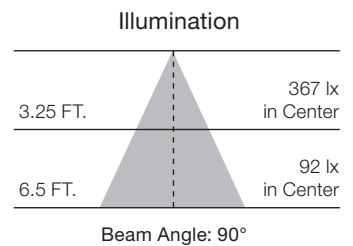

LED RECESSED DOWNLIGHT RETROFITS

5"/6" LED recessed downlight retrofits

- Residential
- Office
- Retail
- Hospitality
- Direct replacement for reflector lamps
- High efficiency/environmentally friendly
- Dimmable***
- Wet location
- c-UL-us Classified
- Long life—35,000 hours
- ENERGY STAR® certified*
- 5 Year warranty

E26 Adapter included

This retrofit is for use with recessed housings with an E26 socket only.

5"/6" LED Recessed Downlight Retrofits

Item Number	Lamp Description	W	V	CRI	CCT	Lm	Bm	M.O.L. (Inches)	Life/Hrs.	UPC	Pack/Master
S29312*	9.8WLED/RDL/5-6/27K/120V	9.8	120	90	2700K	650	90°	2 5/16	35K	045923293122	12/1
S29313*	9.8WLED/RDL/5-6/30K/120V	9.8	120	90	3000K	650	90°	2 5/16	35K	045923293139	12/1
S29314*	9.8WLED/RDL/5-6/40K/120V	9.8	120	90	4000K	650	90°	2 5/16	35K	045923293146	12/1
S29315*	9.8WLED/RDL/5-6/50K/120V	9.8	120	90	5000K	650	90°	2 5/16	35K	045923293153	12/1

*** Consult Satco or visit www.satco.com for an up to date dimmer compatibility list.

Product sheet SA2013

**See warranty for details.

www.satco.com