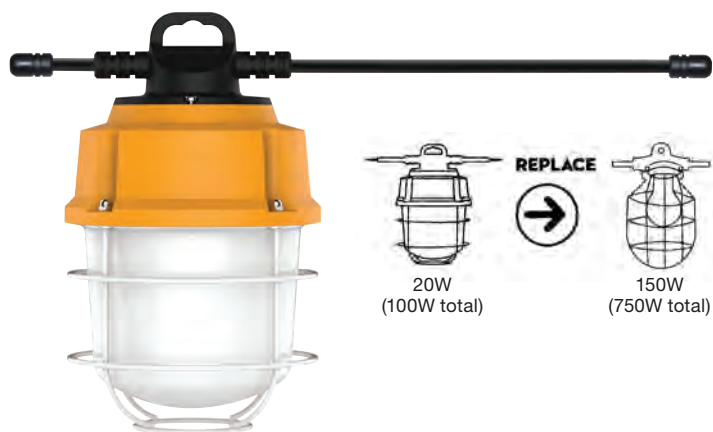

Beam Profile - Each Lamp

Hi-Pro LED temporary string light series

High lumen, omni-directional string lights for industrial and commercial applications

- For use in any commercial work area
- 5 lamps per string
- 20W / 2000 lumens per lamp (100W)
- 10' between lamps (50' per string)
- Replaces HID, CFL, and Incandescent
- 360° Omni-directional light
- Direct wire 120V
- Wet location
- IP65 - Water and dust proof
- Long life—50,000 hours
- 3 Year limited warranty