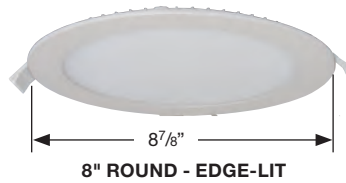

Low profile LED edge-lit downlights

- Slim profile fixture and external, remote driver offer almost limitless installation options
- Perfect for renovations with tight or hard to reach spaces
- Light weight
- No recessed can required
- As little as 1" height clearance required
- Air-tight for safe use with insulated or non-insulated ceilings
- External driver/j box for easy placement
- Easy install spring clips
- >90 CRI
- Dimmable
- Wet location
- c-ETL-us Listed
- Long life—50,000 hours
- ENERGY STAR certified
- 5 Year warranty