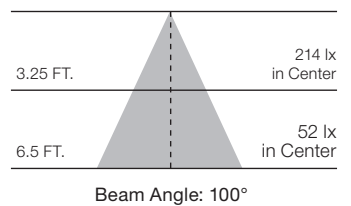

Illumination

4" LED Direct Wire Edge-Lit Downlights

Item Number	Lamp Description	W	V	CRI	CCT	Lm	Bm	M.O.L. (Inches)	Life/Hrs.	UPC	Pack
S29055*	8.5WLED/DW/EL/4/27K/120V	8.5	120	83	2700K	500	100°	1 15/16	40K	045923200014	12/1
S29056*	8.5WLED/DW/EL/4/30K/120V	8.5	120	83	3000K	500	100°	1 15/16	40K	045923290565	12/1
S29057*	8.5WLED/DW/EL/4/40K/120V	8.5	120	83	4000K	500	100°	1 15/16	40K	045923290572	12/1
S29058*	8.5WLED/DW/EL/4/50K/120V	8.5	120	83	5000K	500	100°	1 15/16	40K	045923290589	12/1

*** Consult Satco or visit www.satco.com for an up to date dimmer compatibility list.

Product sheet SA2293

**See warranty for details.

SATCO | NUVO

www.satco.com

55