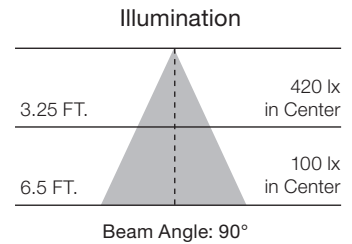

LED RECESSED DOWNLIGHT RETROFITS

5"/6" LED square trim recessed downlight retrofits

- Residential
- Office
- Retail
- Hospitality
- Up to 85 Watt replacement uses only 15 Watts
- Direct replacement for reflector lamps
- Durable die-cast finish
- Dimmable***
- Wet location
- c-UL-us Classified
- JA8-2016
- CEC/T20 Compliant
- Long life—50,000 hours
- ENERGY STAR® certified*
- 5 Year warranty

E26 Adapter included (S9001)
GU24 Adapter sold separately (S8999)
GU10 Adapter sold separately (S9000)
Fits in round cans

5"/6" LED Square Trim Recessed Downlight Retrofits

Item Number	Lamp Description	W	V	CRI	CCT	Lm	Bm	M.O.L. (Inches)	Life/Hrs.	UPC	Pack
S39770* ■	11.5WLED/5-6/SQ/27K/120V	11.5	120	90	2700K	1000	90°	5-6	50K	045923397707	12/1
S39771* ■	11.5WLED/5-6/SQ/30K/120V	11.5	120	90	3000K	1000	90°	5-6	50K	045923397714	12/1
S39772* ■	11.5WLED/5-6/SQ/40K/120V	11.5	120	90	4000K	1000	90°	5-6	50K	045923397721	12/1
S39773*	11.5WLED/5-6/SQ/50K/120V	11.5	120	90	5000K	1000	90°	5-6	50K	045923397738	12/1

*** Consult Satco or visit www.satco.com for an up to date dimmer compatibility list. ■ Also T24 compliant.