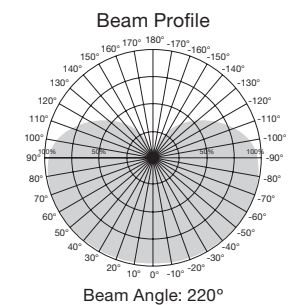

OMNI-DIRECTIONAL LED A19 & A21 LAMPS

100W replacement omni-directional LED A19, A21 lamps

- Direct replacement for 100 Watt incandescent lamps, uses only 15-18 Watts
- Indoor residential and commercial lighting
- Damp location
- Dimmable and non-dimmable options
- Approved for totally enclosed fixtures**
- CEC/T20 Compliant options available
- Long life—up to 25,000 hours
- ENERGY STAR certified*
- 3 Year warranty—15,000 hours
- 5 Year warranty—25,000 hours

100W Replacement Omni-Directional LED A19 Lamps

Item Number	Lamp Description	W	V	CRI	CCT	Lm	Bm	M.O.L. (Inches)	Life/ Hrs.	UPC	Pack
Dimmable											
S29815*	15A19/LED/2700K/1600L/120V/D	15	120	80	2700K	1600	220°	4 5/8	25K	045923298158	24/6
S29816*	15A19/LED/3000K/1600L/120V/D	15	120	80	3000K	1600	220°	4 5/8	25K	045923298165	24/6
S29817*	15A19/LED/4000K/1600L/120V/D	15	120	80	4000K	1600	220°	4 5/8	25K	045923298172	24/6
S29818*	15A19/LED/5000K/1600L/120V/D	15	120	80	5000K	1600	220°	4 5/8	25K	045923298189	24/6
S29819*	15A19/LED/27K/1600/120V/GU24	15	120	80	2700K	1600	220°	4 1/2	25K	045923298196	24/6
S29805*	15A19/LED/40K/1600/120V/GU24	15	120	80	4000K	1600	220°	4 1/2	25K	045923298059	24/6
90 CRI—CEC/T20											
S8652*■	18A21/LED/27K/90CRI	18	120	90	2700K	1600	220°	5 5/8	25K	045923086526	24/6
S8653*■	18A21/LED/30K/90CRI	18	120	90	3000K	1600	220°	5 5/8	25K	045923086533	24/6
S8486	18A21/LED/40K/90CRI	18	120	90	4000K	1600	220°	5 5/8	25K	045923084867	24/6
S8487	18A21/LED/50K/90CRI	18	120	90	5000K	1600	220°	5 5/8	25K	045923084874	24/6
S8488	18A21/LED/40K/90CRI/GU24	18	120	90	4000K	1600	220°	5 5/8	25K	045923084881	24/6
Non-Dimmable											
S28785*	15.5A19/LED/27K/ND/120V	15.5	120	80	2700K	1600	220°	4 5/8	15K	045923287855	24/6
S28786*	15.5A19/LED/30K/ND/120V	15.5	120	80	3000K	1600	220°	4 5/8	15K	045923287862	24/6
S28787*	15.5A19/LED/40K/ND/120V	15.5	120	80	4000K	1600	220°	4 5/8	15K	045923287879	24/6
S28788*	15.5A19/LED/50K/ND/120V	15.5	120	80	5000K	1600	220°	4 5/8	15K	045923287886	24/6

■ Also T24 compliant.

Product sheet SA2255