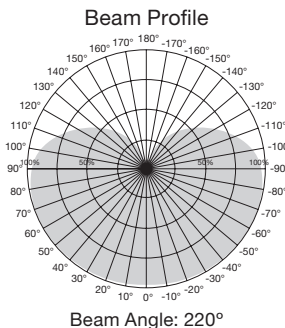

OMNI-DIRECTIONAL LED A19 LAMPS

75W replacement omni-directional LED A19 lamps

- Direct replacement for 75 Watt incandescent lamps, uses only 11-13 Watts
- Indoor residential and commercial lighting
- Damp Location
- Approved for totally enclosed fixtures**
- E26 & GU24 base options
- Dimmable and non-dimmable options
- CEC/T20 Compliant options available
- Long life—25,000 hours
- ENERGY STAR certified*
- 3 Year warranty—15,000 hours
- 5 Year warranty—25,000 hours

75W Replacement Omni-Directional LED A19 Lamps

Item Number	Lamp Description	W	V	CRI	CCT	Lm	Bm	M.O.L. (Inches)	Life/Hrs.	UPC	Pack
Dimmable											
S29810*	11A19/LED/2700K/1100L/120V/D	11	120	80	2700K	1100	220°	4 5/16	25K	045923298103	24/6
S29811*	11A19/LED/3000K/1100L/120V/D	11	120	80	3000K	1100	220°	4 5/16	25K	045923298110	24/6
S29812*	11A19/LED/4000K/1100L/120V/D	11	120	80	4000K	1100	220°	4 5/16	25K	045923298127	24/6
S29813*	11A19/LED/5000K/1100L/120V/D	11	120	80	5000K	1100	220°	4 5/16	25K	045923298134	24/6
S29814*	11A19/LED/2700K/120V/D/GU24	11	120	80	2700K	1100	220°	4 5/16	25K	045923298141	24/6
S29804*	11A19/LED/4000K/120V/D/GU24	11	120	80	4000K	1100	220°	4 5/16	25K	45923298042	24/6
90 CRI—CEC/T20											
S8650*■	13A19/LED/27K/90CRI	13	120	90	2700K	1100	220°	4 5/8	25K	045923086502	24/6
S8651*■	13A19/LED/30K/90CRI	13	120	90	3000K	1100	220°	4 5/8	25K	045923086519	24/6
S8484	13A19/LED/50K/90CRI	13	120	90	5000K	1100	220°	4 5/8	25K	045923084843	24/6
S8483	13A19/LED/40K/90CRI	13	120	90	4000K	1100	220°	4 5/8	25K	045923084836	24/6
S8485	13A19/LED/40K/90CRI/GU24	13	120	90	4000K	1100	220°	4 5/8	25K	045923084850	24/6
Non-Dimmable											
S28765*	11.5A19/LED/27K/ND/120V	11.5	120	80	2700K	1100	220°	4 5/16	15K	045923287657	24/6
S28766*	11.5A19/LED/30K/ND/120V	11.5	120	80	3000K	1100	220°	4 5/16	15K	045923287664	24/6
S28767*	11.5A19/LED/40K/ND/120V	11.5	120	80	4000K	1100	220°	4 5/16	15K	045923287671	24/6
S28768*	11.5A19/LED/50K/ND/120V	11.5	120	80	5000K	1100	220°	4 5/16	15K	045923287688	24/6

■ Also T24 compliant.

Product sheet SA2254