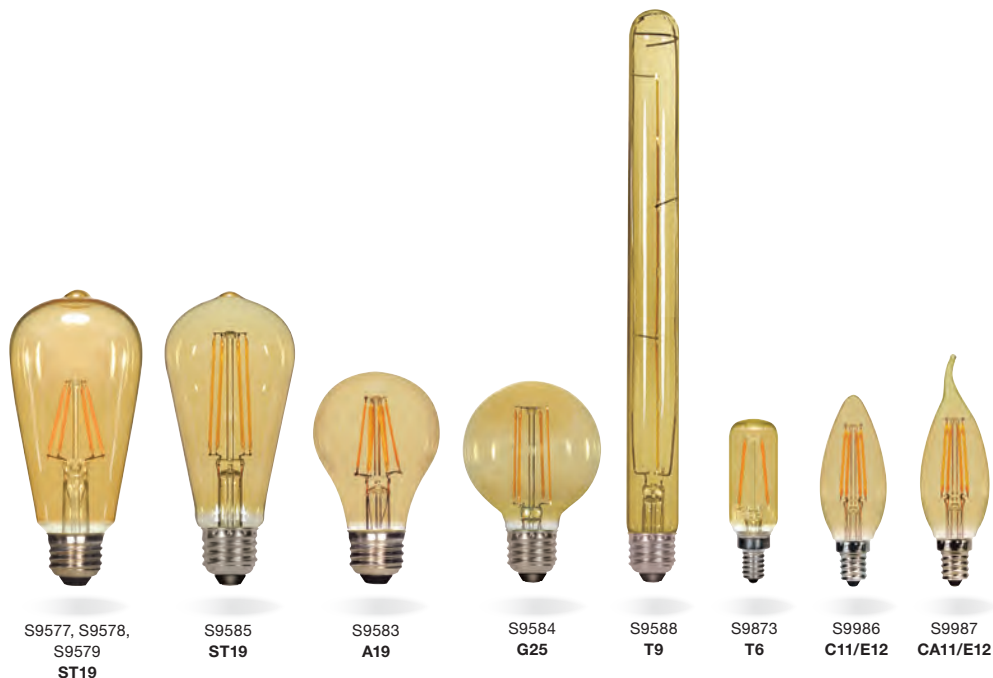

## Vintage style LED filament lamps

- LED with a traditional vintage look and feel
- Amber finish
- Omni-directional light source
- Dimmable
- 2000K - warm tone color temperature
- Replaces up to 60 Watt lamps
- Damp location
- Approved for totally enclosed fixtures\*\*
- c-UL-us listed
- Long life—15,000 hours
- 3 Year warranty