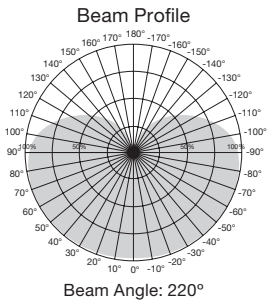

REPLACEMENT LED A19 4-PACKS

60W replacement LED A19 4-packs

Direct replacements for 60W incandescent lamps

- 60 Watt replacement uses only 9.5-10 Watts
- Indoor residential and commercial lighting
- Direct replacement for 13 Watt screw-in CFLs
- 2700K, 3000K, 4000K and 5000K options
- Damp location
- Approved for totally enclosed fixtures**
- Long life—15,000 hours
- ENERGY STAR certified*
- 3 Year warranty

60W Replacement Multi-Directional A19 LED Lamps 4-packs

Item Number	Lamp Description	W	V	CRI	CCT	Lm	Bm	M.O.L. (Inches)	Life/ Hrs.	UPC	Pack/ Master
Non-Dimmable											
S29596*	9.5A19/LED/27K/ND/120V/4PK	9.5	120	80	2700K	800	220°	4 3/16	15K	045923295966	12 - 4pks
S29589*	9.5A19/LED/30K/ND/120V/4PK	9.5	120	80	3000K	800	220°	4 3/16	15K	045923295898	12 - 4pks
S29558*	9.5A19/LED/40K/ND/120V/4PK	9.5	120	80	4000K	800	220°	4 3/16	15K	045923295584	12 - 4pks
S29597*	9.5A19/LED/50K/ND/120V/4PK	9.5	120	80	5000K	800	220°	4 3/16	15K	045923295973	12 - 4pks
90 CRI—CEC/T20											
S28560	10A19/LED/927/120V/ND/4PK	10	120	90	2700K	750	220°	4 3/16	15K	045923285608	12-4pks
S28561	10A19/LED/930/120V/ND/4PK	10	120	90	3000K	750	220°	4 3/16	15K	045923285615	12-4pks
S28562	10A19/LED/940/120V/ND/4PK	10	120	90	4000K	750	220°	4 3/16	15K	045923285622	12-4pks
S28563	10A19/LED/950/120V/ND/4PK	10	120	90	5000K	750	220°	4 3/16	15K	045923285639	12-4pks

Must be ordered in full cases only.

Product sheet SA2215