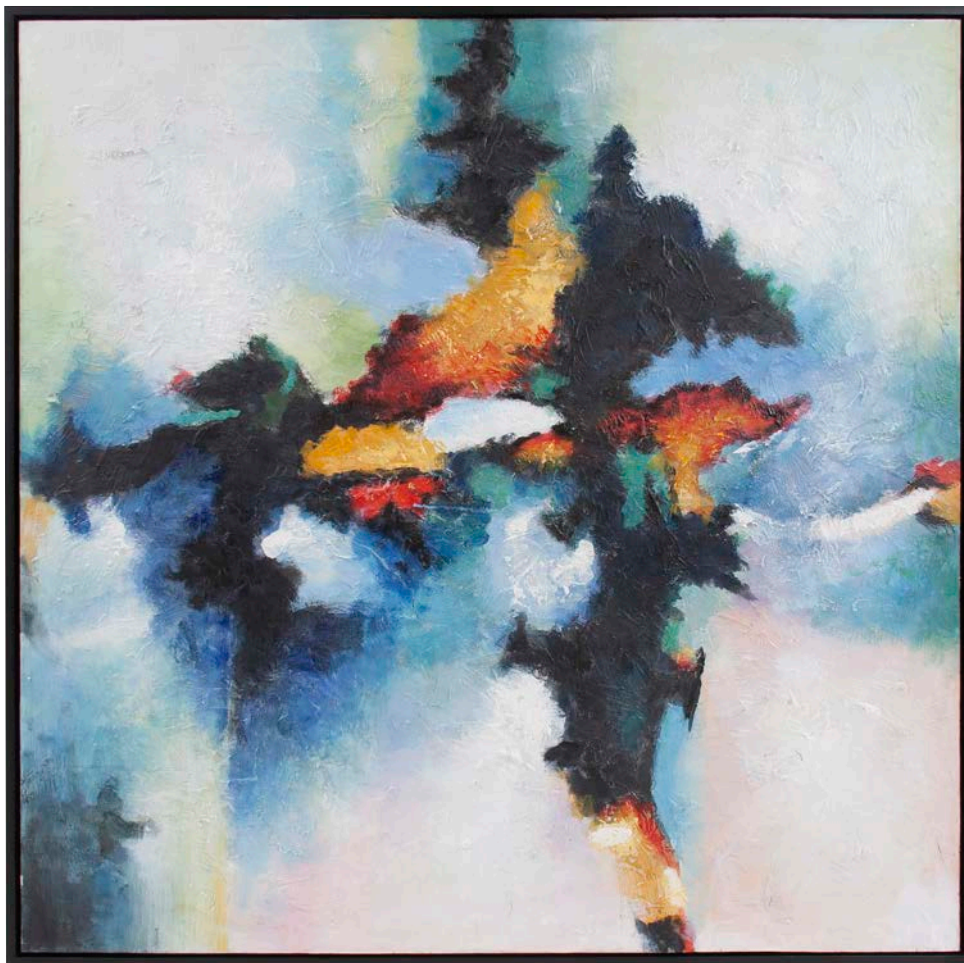

*Grace and elegance are personified in this striking abstract sketch of the feminine form using soft colors and light brush strokes.*

Glamour Pose Canvas Wall Art #92255  
41½" w x 61¾" h x 1¾" d  
Gallery Wrapped Hand Painted Textured Canvas  
Black Wood Floating Frame

*The ability to let your mind open, while keeping all distractions out, creates the flow; memories of favorite locations and moments creates the color.*

Confusion Hand Painted Original Art  
#92283  
41<sup>3</sup>/<sub>4</sub>" x 61<sup>3</sup>/<sub>4</sub>" x 1<sup>3</sup>/<sub>4</sub>"  
Gallery Wrapped Hand Painted Canvas  
Black Wood Floating Frame

All finishes are hand applied making each product unique. Actual finish may vary from photo.

*Mesmerized by two dancers performing the tango, deep hues of red, blue, yellows, and golds came to mind.*

Flamenco Dancer Hand Painted Original Art  
#92322  
51½" x 51½" x 1¾"  
Gallery Wrapped Hand Painted Canvas  
Black Wood Floating Frame