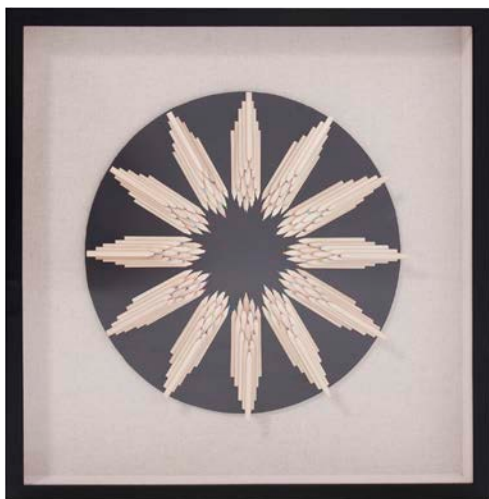

Colored Pencil Shadowbox Art #64094
23¾" w x 23¾" h x 2½" d
Colored Pencils in Starburst on Canvas
Black Wood Frame
Glass Case
Wood