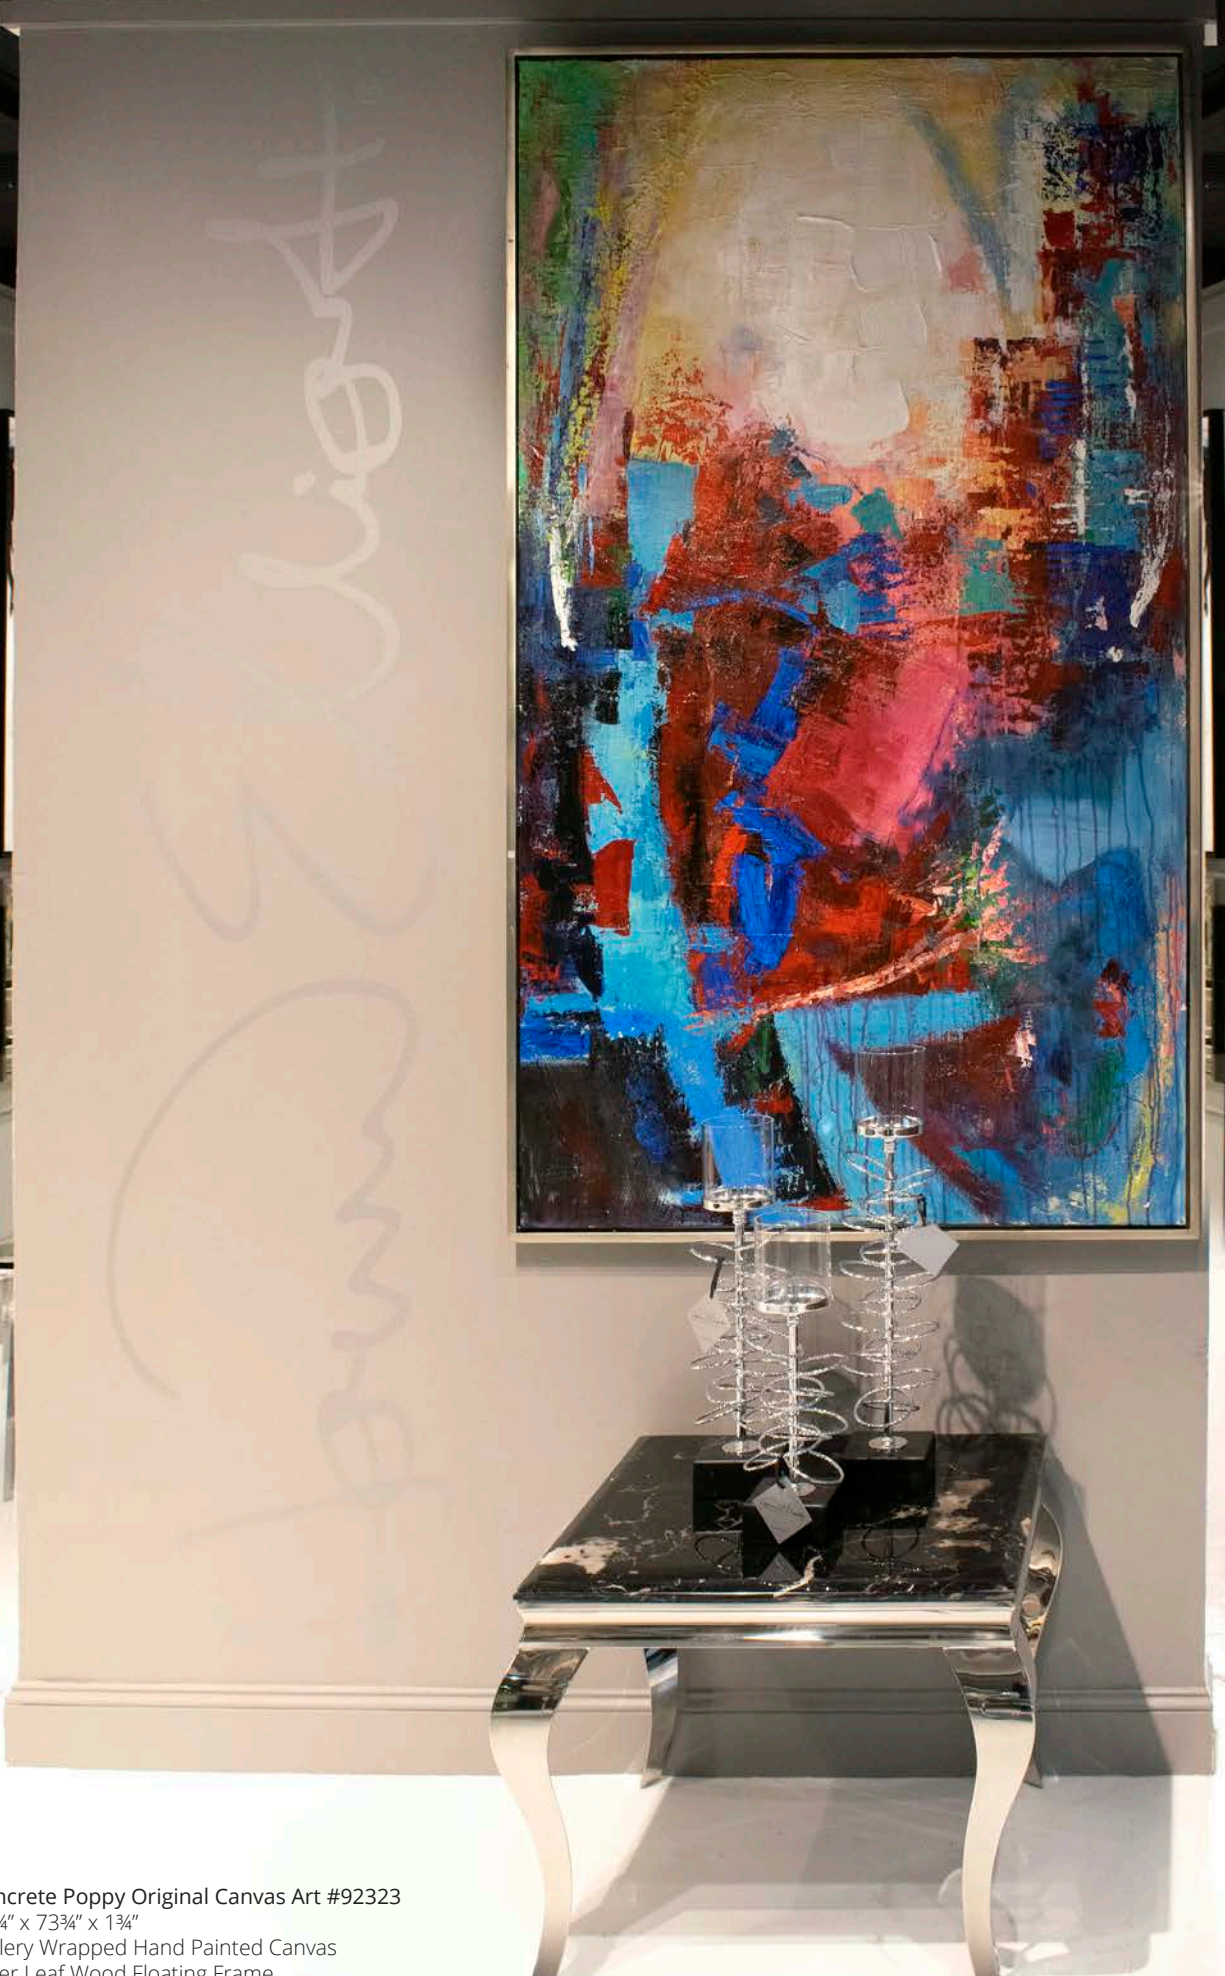

Concrete Poppy Original Canvas Art #92323
41³/₄" x 73³/₄" x 1³/₄"
Gallery Wrapped Hand Painted Canvas
Silver Leaf Wood Floating Frame

All finishes are hand applied making each product unique. Actual finish may vary from photo.