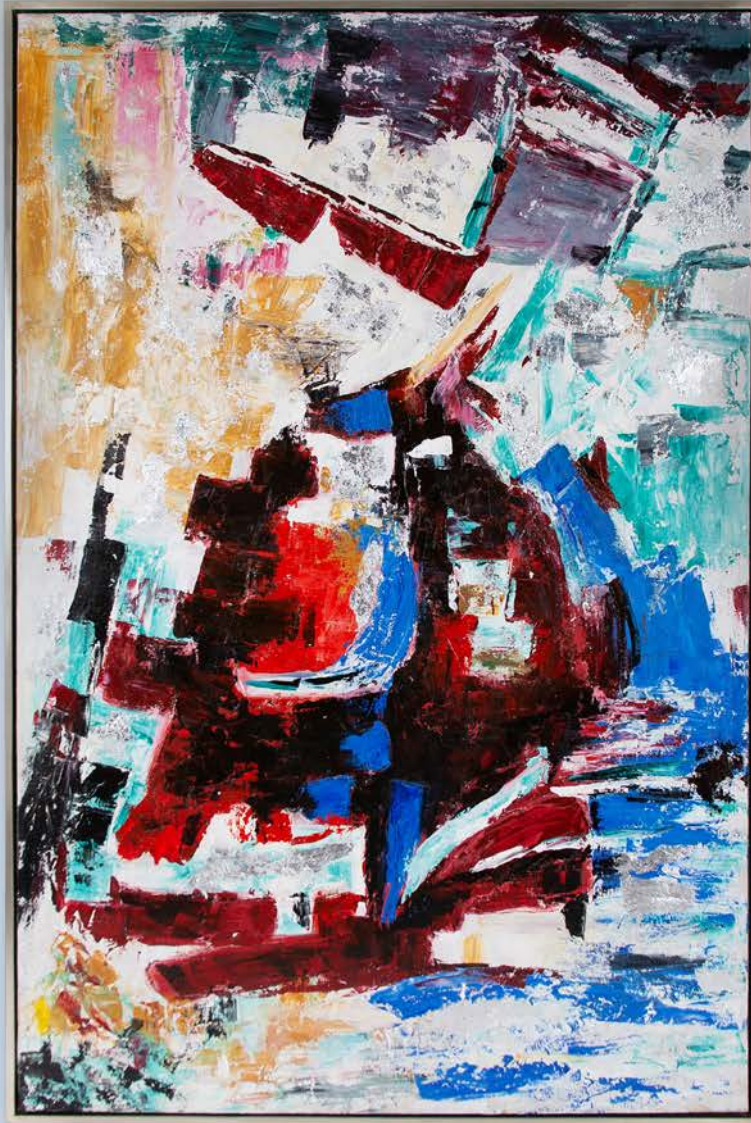

All finishes are hand applied making each product unique. Actual finish may vary from photo.

*Mesmerized by two dancers performing the tango, deep hues of red, blue, yellows, and golds came to mind.*

Flamenco Dancer Hand Painted Original Art  
#92322  
51½" x 51½" x 1¾"  
Gallery Wrapped Hand Painted Canvas  
Black Wood Floating Frame

The Tango Canvas Art #92308  
61½" w x 61½" h x 1¾" d  
Gallery Wrapped Hand Painted Canvas  
Black Wood Floating Frame

All finishes are hand applied making each product unique. Actual finish may vary from photo.

Abstract For Far Hand Painted Original Art  
#92311  
49½" x 73½" x 1¾"  
Gallery Wrapped Hand Painted Canvas  
Champagne Silver Wood Floating Frame

*A ticker tape parade in New York was the inspiration for this "POP" of colour. I was standing alongside a white brick building and watching the colors of the ticker tapes as they stuck to the damp wall creating their own work of art.*