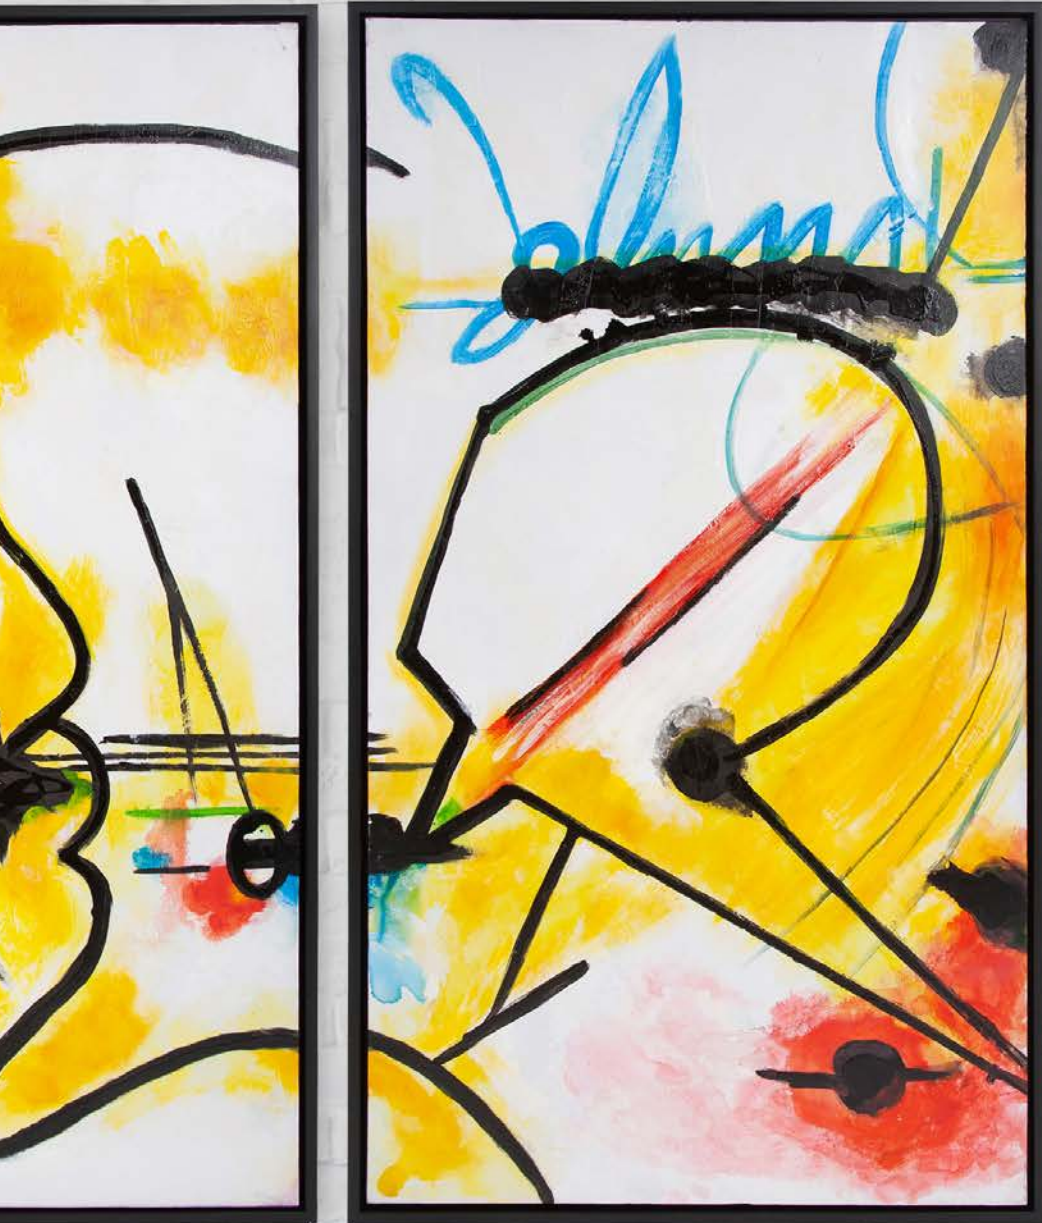

The Sword of Avignon Original Canvas Art #92319  
41½" w x 49¾" h x 1¾" d  
Gallery Wrapped Hand Painted Canvas  
Black Wood Floating Frame

*I was always mesmerized by watching my grandmother prepare to go to meet her lady friends for their famous luncheons donned in their finest hats.*

Lady Marta Canvas Wall Art #92334  
49½" w x 71¾" h x 1¾" d  
Gallery Wrapped Hand Painted Canvas  
Silver Leaf Wood Floating Frame

Building Art One Wall At A Time  
Original Canvas Art #1 #92338  
31¾" x 55¾" x 1¾"  
Gallery Wrapped Hand Painted Canvas  
Black Wood Floating Frame

Building Art One Wall At A Time  
Original Canvas Art #2 #92339  
31¾" x 55¾" x 1¾"  
Gallery Wrapped Hand Painted Canvas  
Black Wood Floating Frame

Building Art One Wall At A Time  
Original Canvas Art #3 #92340  
31¾" x 55¾" x 1¾"  
Gallery Wrapped Hand Painted Canvas  
Black Wood Floating Frame

*Our States of Color Hand Painted Art is urban graffiti art translated for today's emerging contemporary artists.*

*Using vivid colors & aggressive brush strokes, the artist captures their inner self doubt in our MOI! canvas art.*