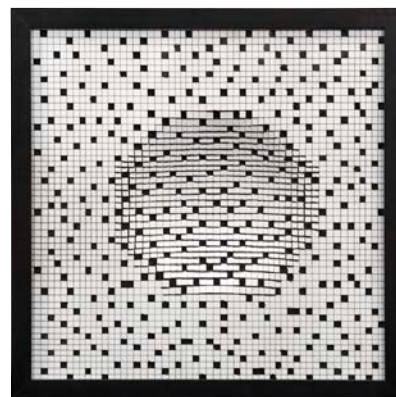

Magnolia Flower Wall Art #60043  
26" x 26" x 3"  
Gray Dimensional Flower  
Black Wood Frame

All finishes are hand applied making each product unique. Actual finish may vary from photo.

Arbol Wall Art #64119  
23¾" x 23¾" x 2½"  
White Metal Tree  
Black Wood Frame

*The great thing about art is that inspiration can be found everywhere. In a recent visit to London, the beautiful tile work in the Hyde Park tube station caught my eye. I brought that vision back and created Topstitch Tiled Wall Art.*