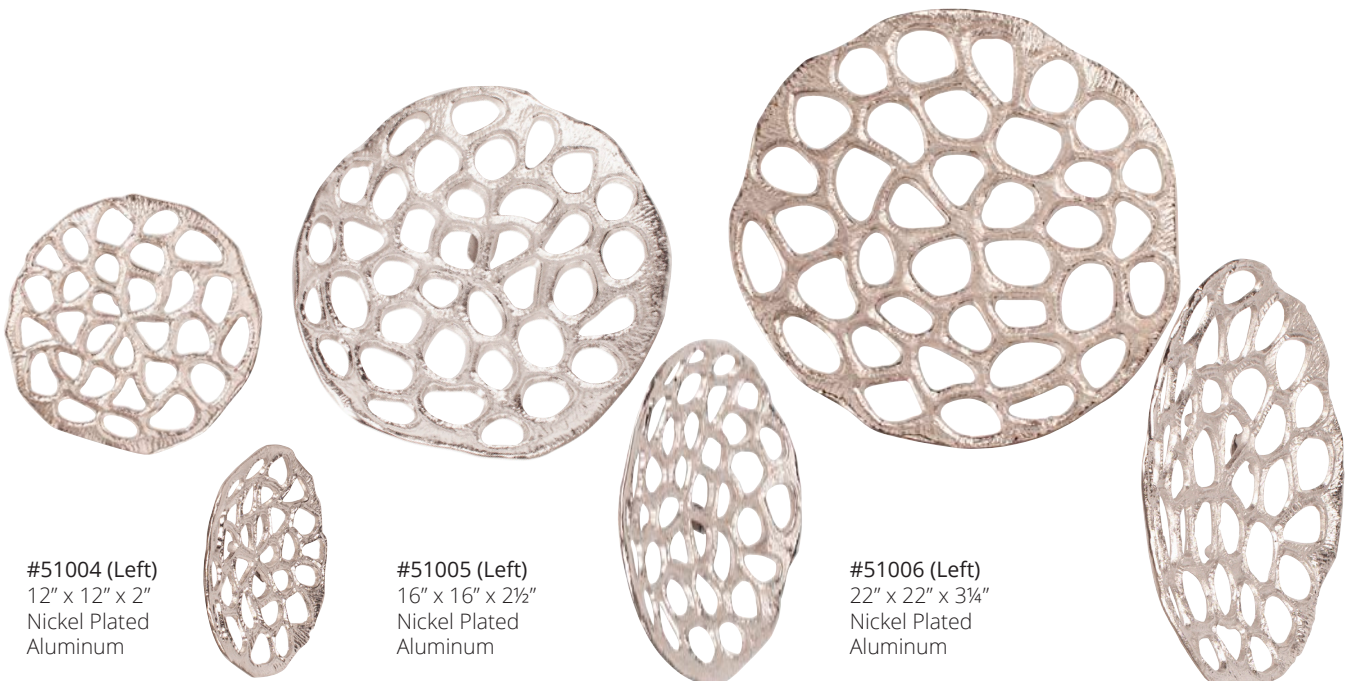

#51004 (Left)
12" x 12" x 2"
Nickel Plated
Aluminum

#51005 (Left)
16" x 16" x 2½"
Nickel Plated
Aluminum

#51006 (Left)
22" x 22" x 3¼"
Nickel Plated
Aluminum

All finishes are hand applied making each product unique. Actual finish may vary from photo.