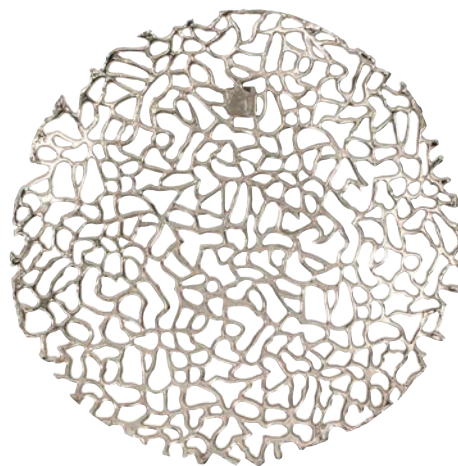

#35090
20" Diameter x 3"
Silver
Metal