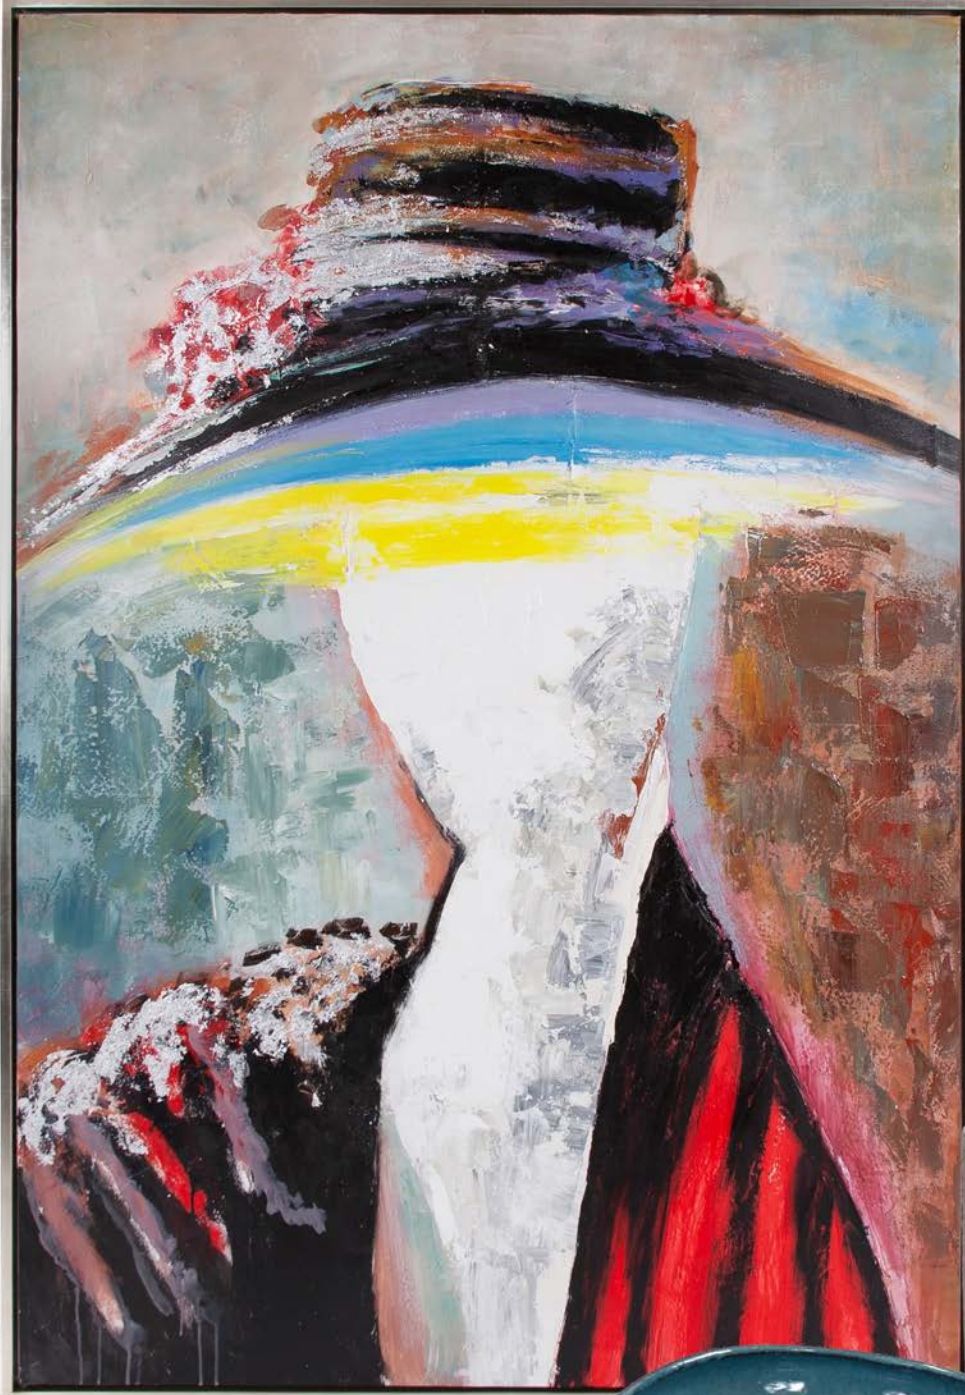

I was always mesmerized by watching my grandmother prepare to go to meet her lady friends for their famous luncheons donned in their finest hats.

Lady Marta Canvas Wall Art #92334
49½" w x 71¾" h x 1¾" d
Gallery Wrapped Hand Painted Canvas
Silver Leaf Wood Floating Frame