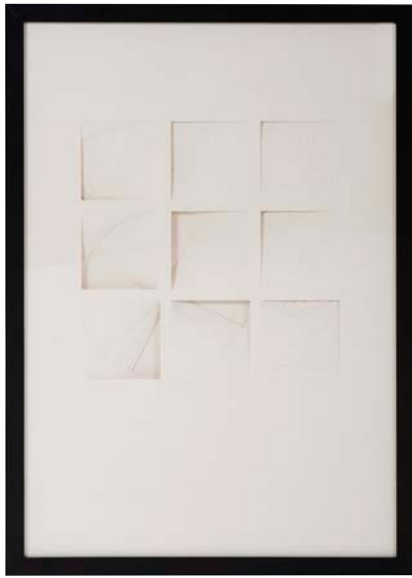

Dimensional Paper Squares Art #64097
19¾" w x 27½" h x 2¼" d
Dimensional Cream Carved Paper Art
Black Wood Frame
Glass Case
Wood & Paper