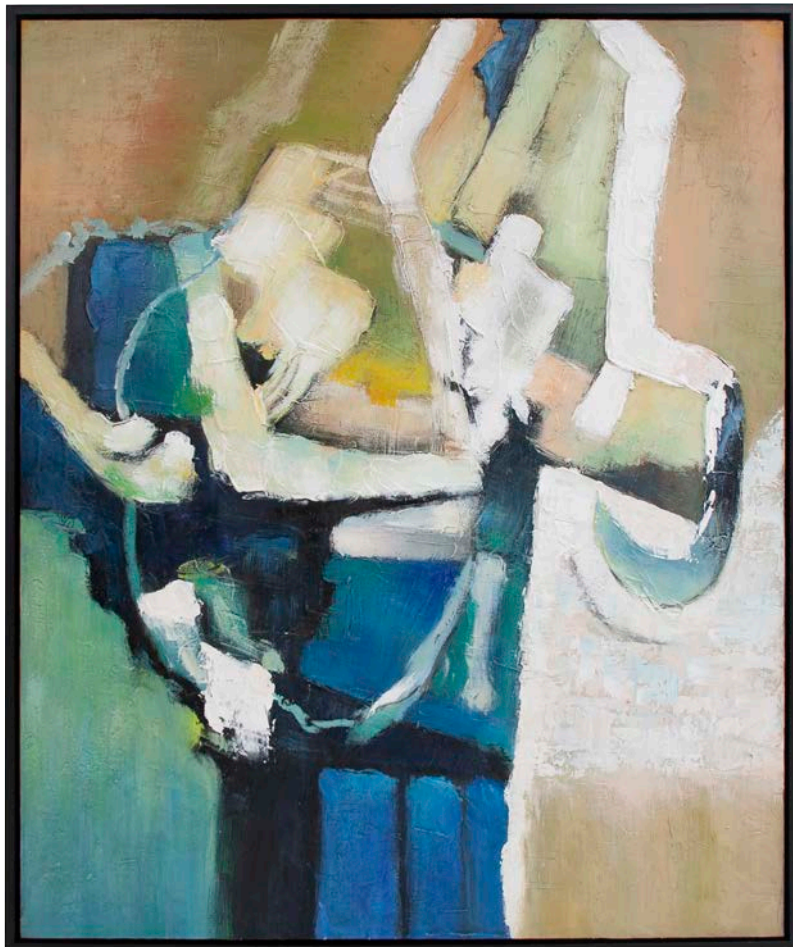

While standing in front of a 16th century castle in Avignon, France, a sword like object embedded in stone caught my eye. From this, my imagination went wild and I created an abstract view of the sword and its tragic medieval tale.

The Sword of Avignon Original Canvas Art #92319
41½" w x 49¾" h x 1¾" d
Gallery Wrapped Hand Painted Canvas
Black Wood Floating Frame