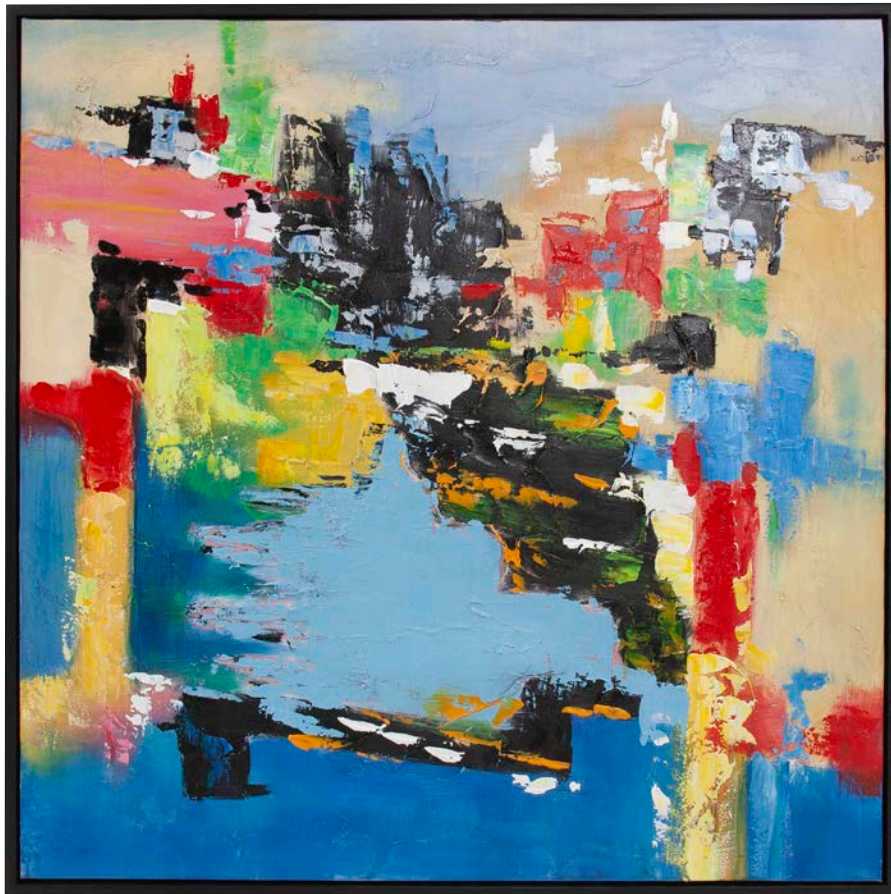

The Tango Canvas Art #92308  
61½" w x 61½" h x 1¾" d  
Gallery Wrapped Hand Painted Canvas  
Black Wood Floating Frame

All finishes are hand applied making each product unique. Actual finish may vary from photo.

Abstract For Far Hand Painted Original Art  
#92311  
49½" x 73½" x 1¾"  
Gallery Wrapped Hand Painted Canvas  
Champagne Silver Wood Floating Frame

*A ticker tape parade in New York was the inspiration for this "POP" of colour. I was standing alongside a white brick building and watching the colors of the ticker tapes as they stuck to the damp wall creating their own work of art.*